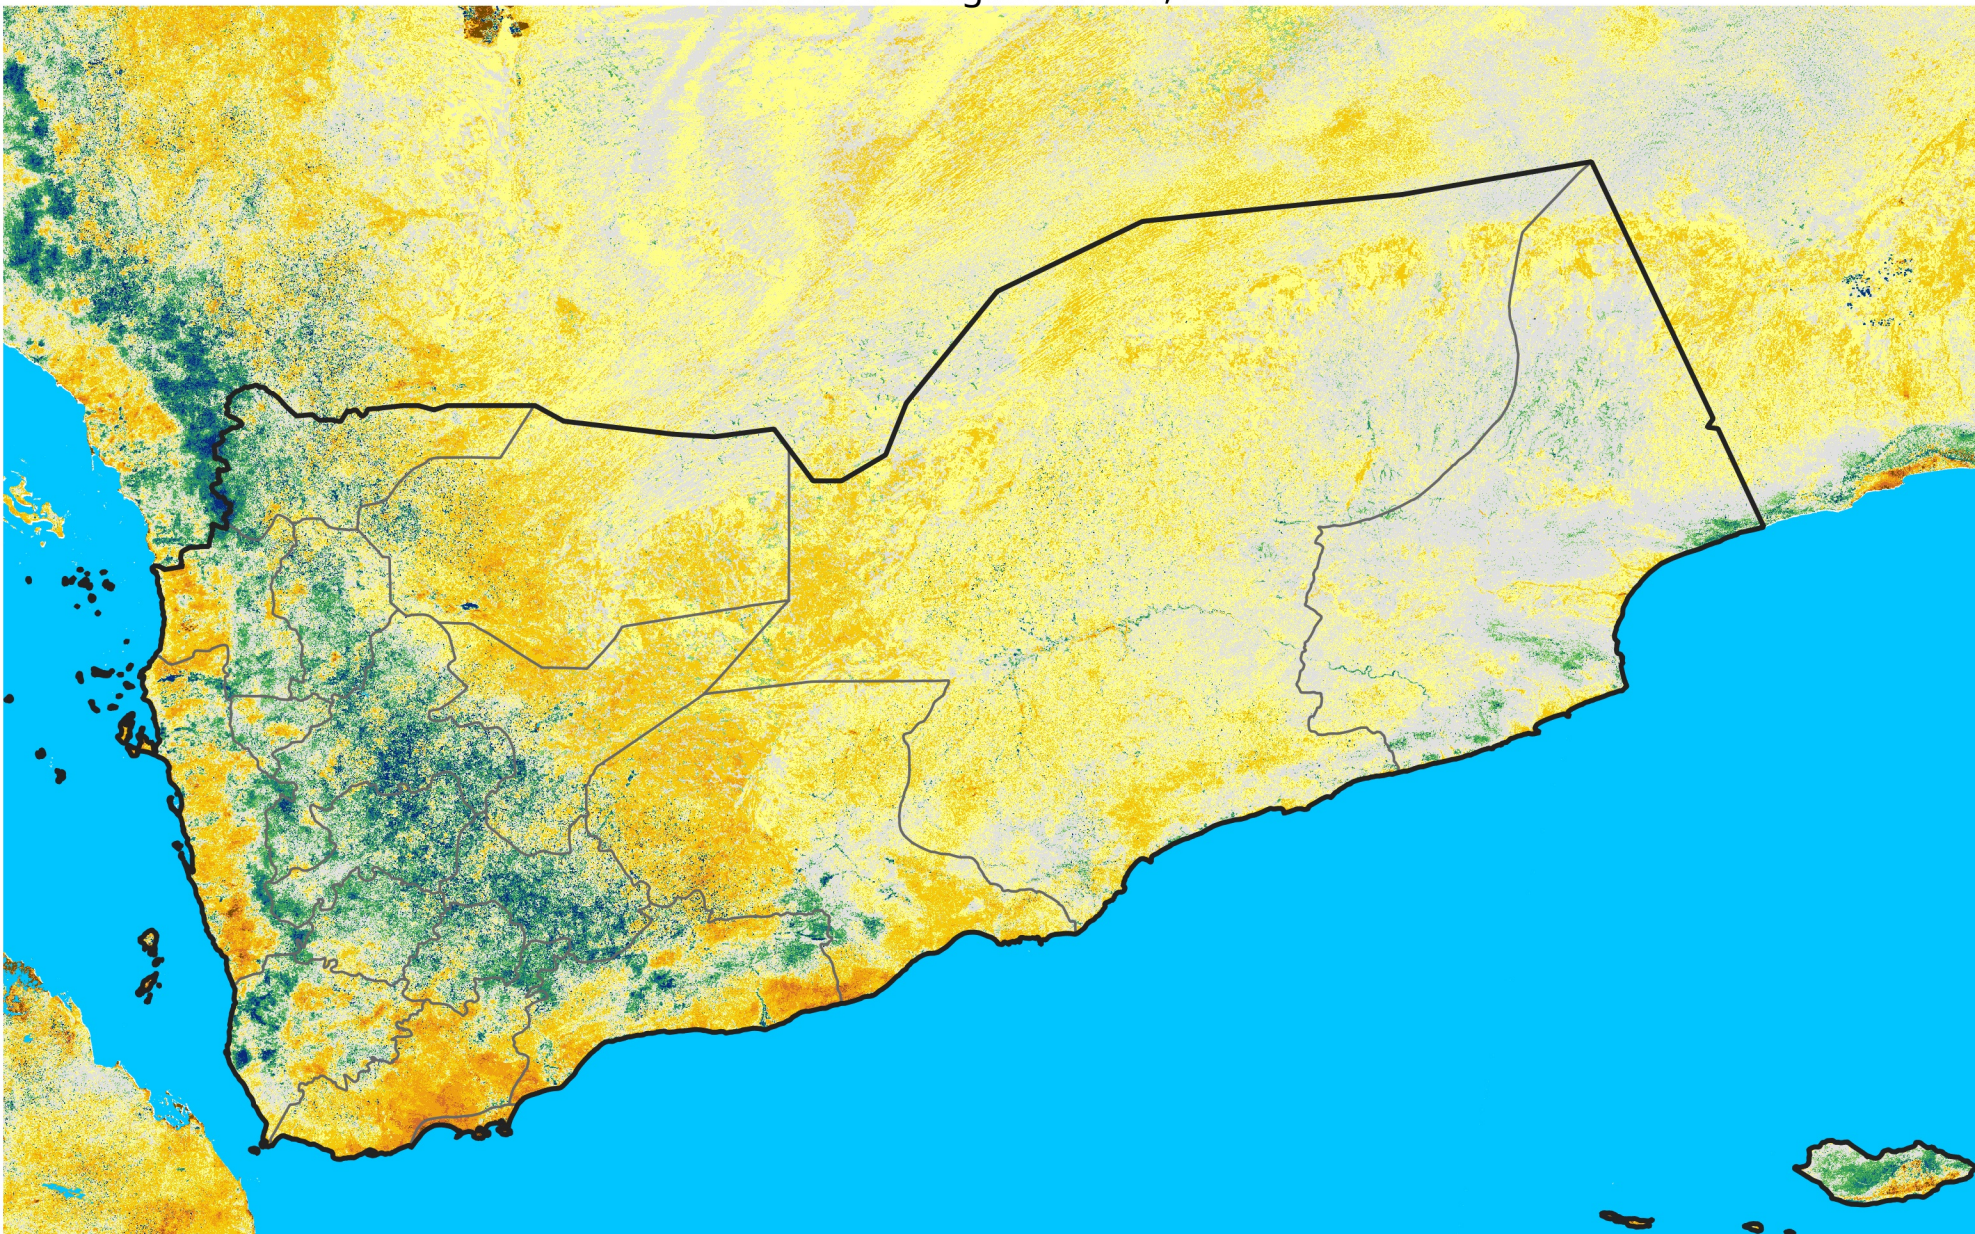

Yemen

Percent of Mean NDVI

2019 / mean (2003 - 2022)

Period 24 / August 21 - 31, 2019

Percent of Normal