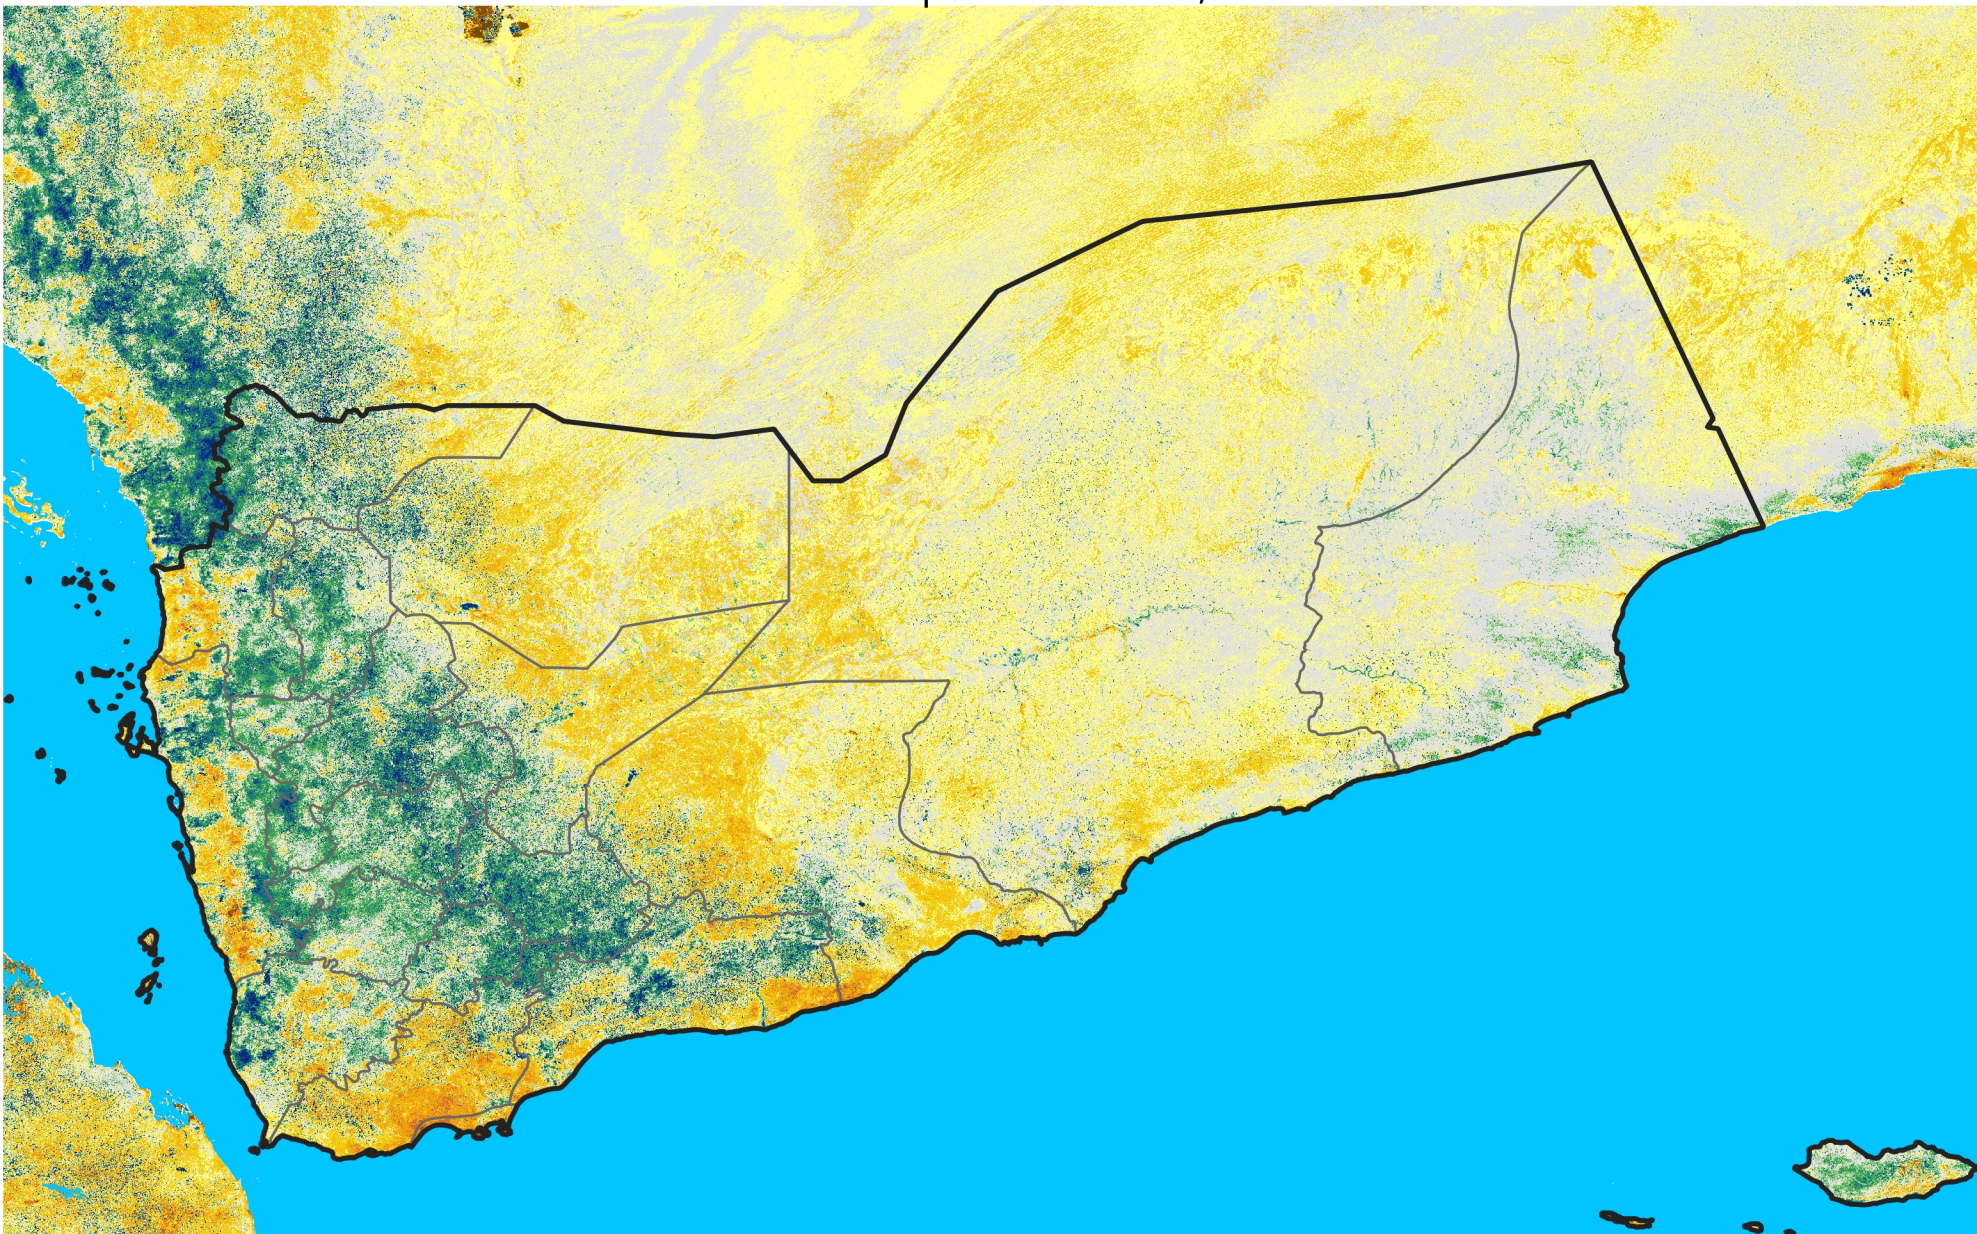

Yemen

Percent of Mean NDVI

2019 / mean (2003 - 2022)

Period 26 / September 11 - 20, 2019

Percent of Normal