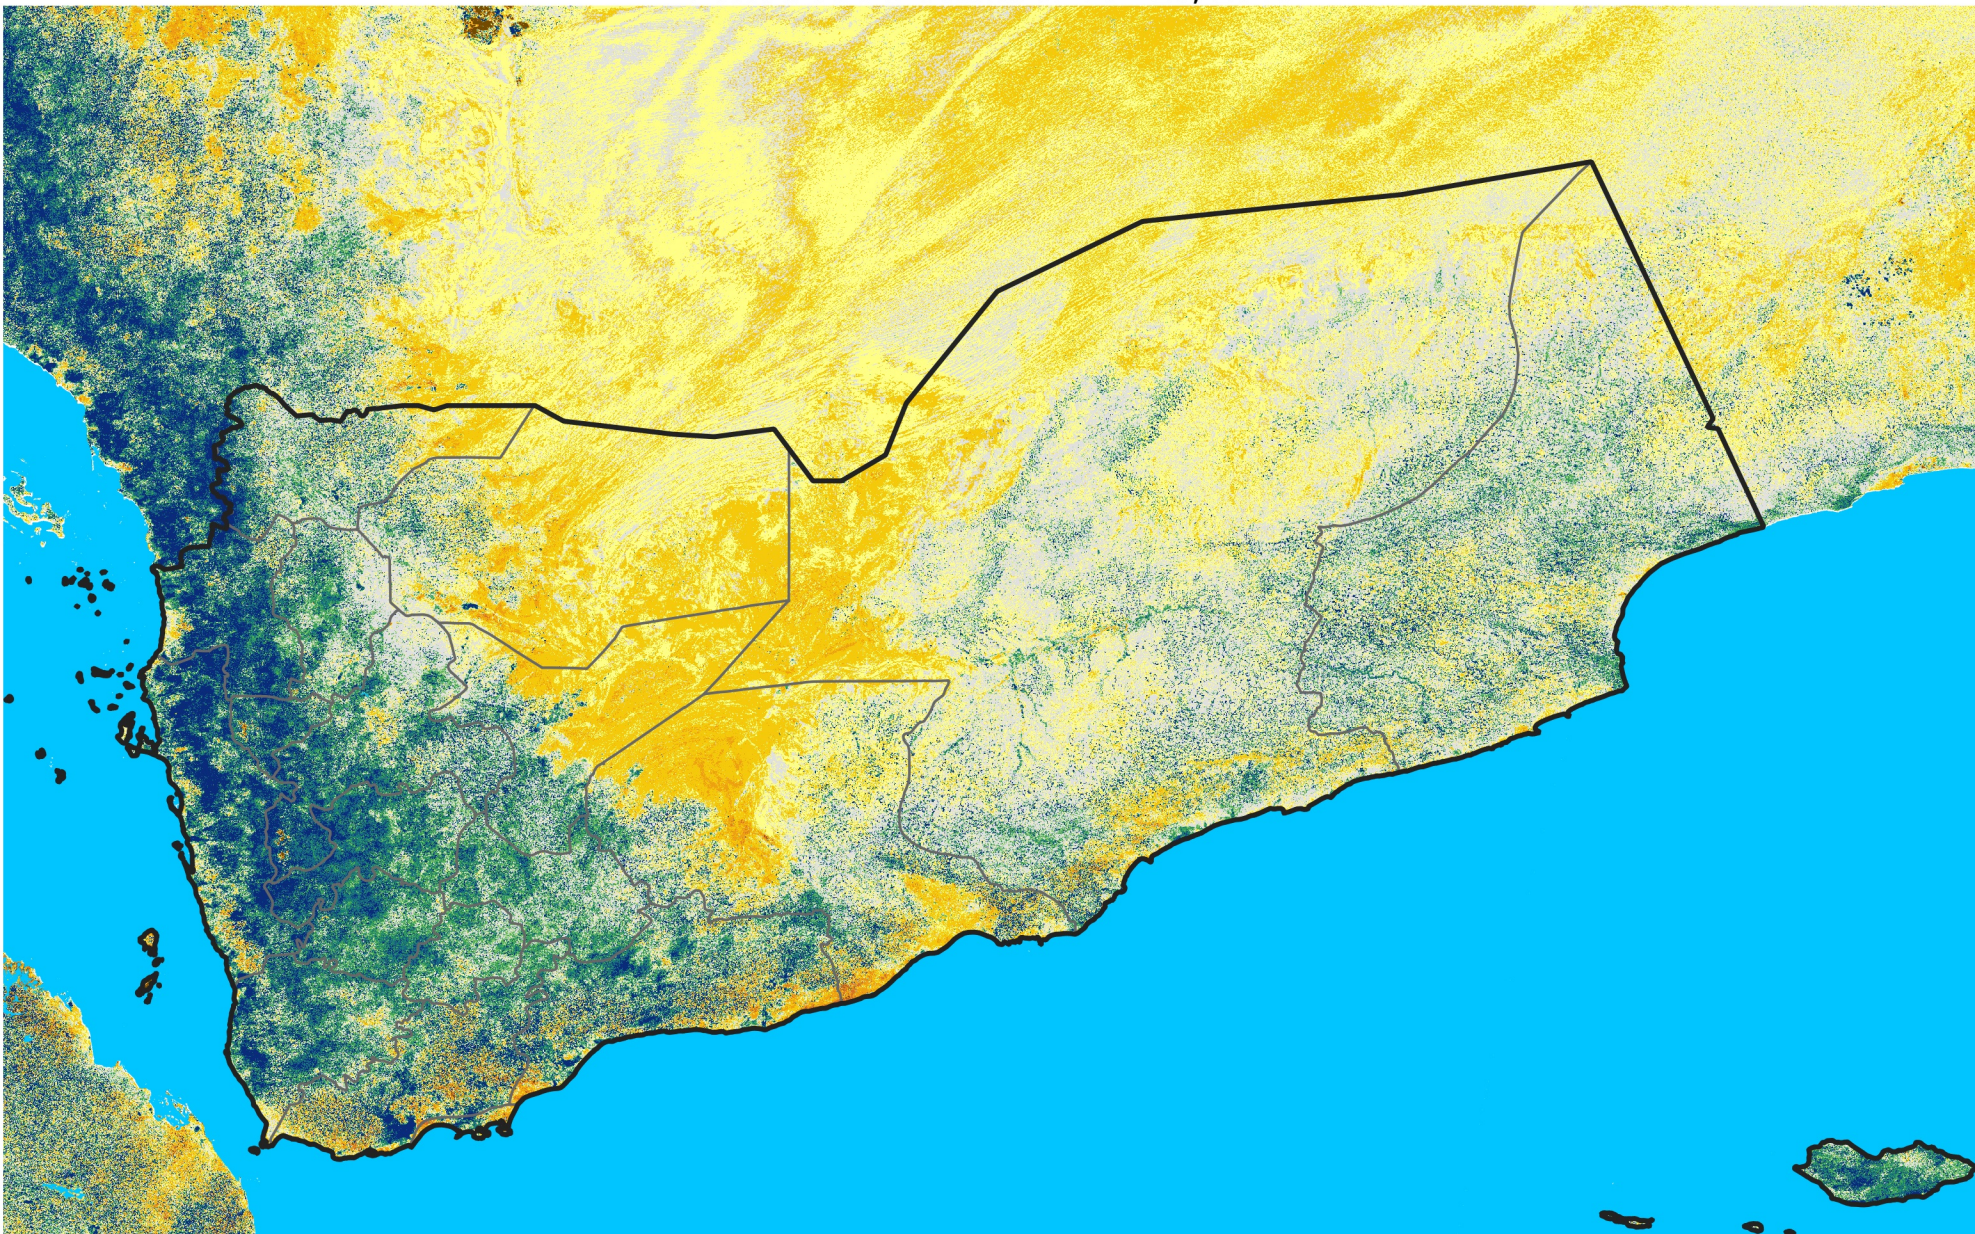

Yemen

Percent of Mean NDVI

2019 / mean (2003 - 2022)

Period 35 / December 11 - 20, 2019

Percent of Normal