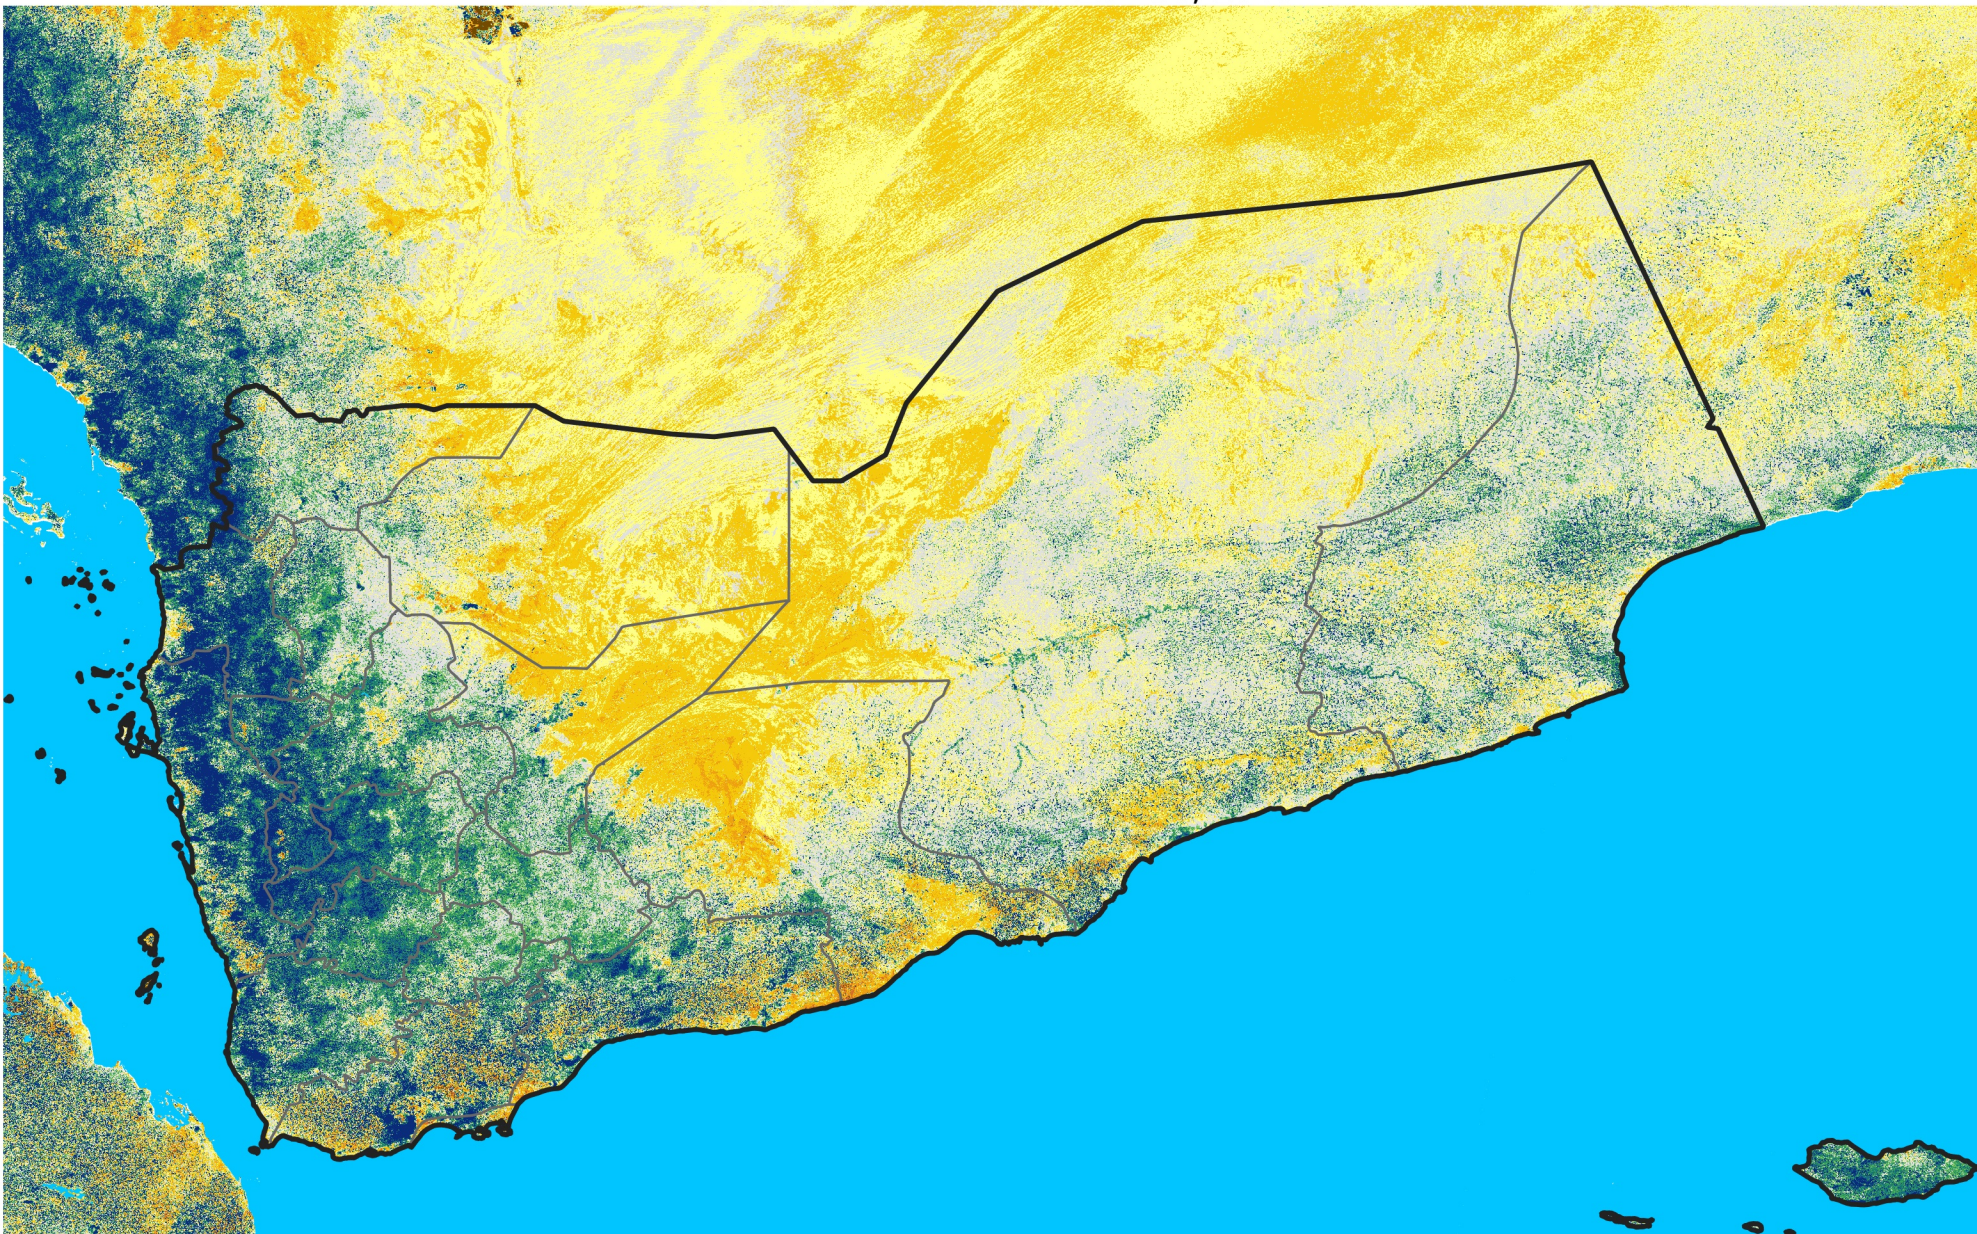

Yemen

Percent of Mean NDVI

2019 / mean (2003 - 2022)

Period 36 / December 21 - 31, 2019

Percent of Normal