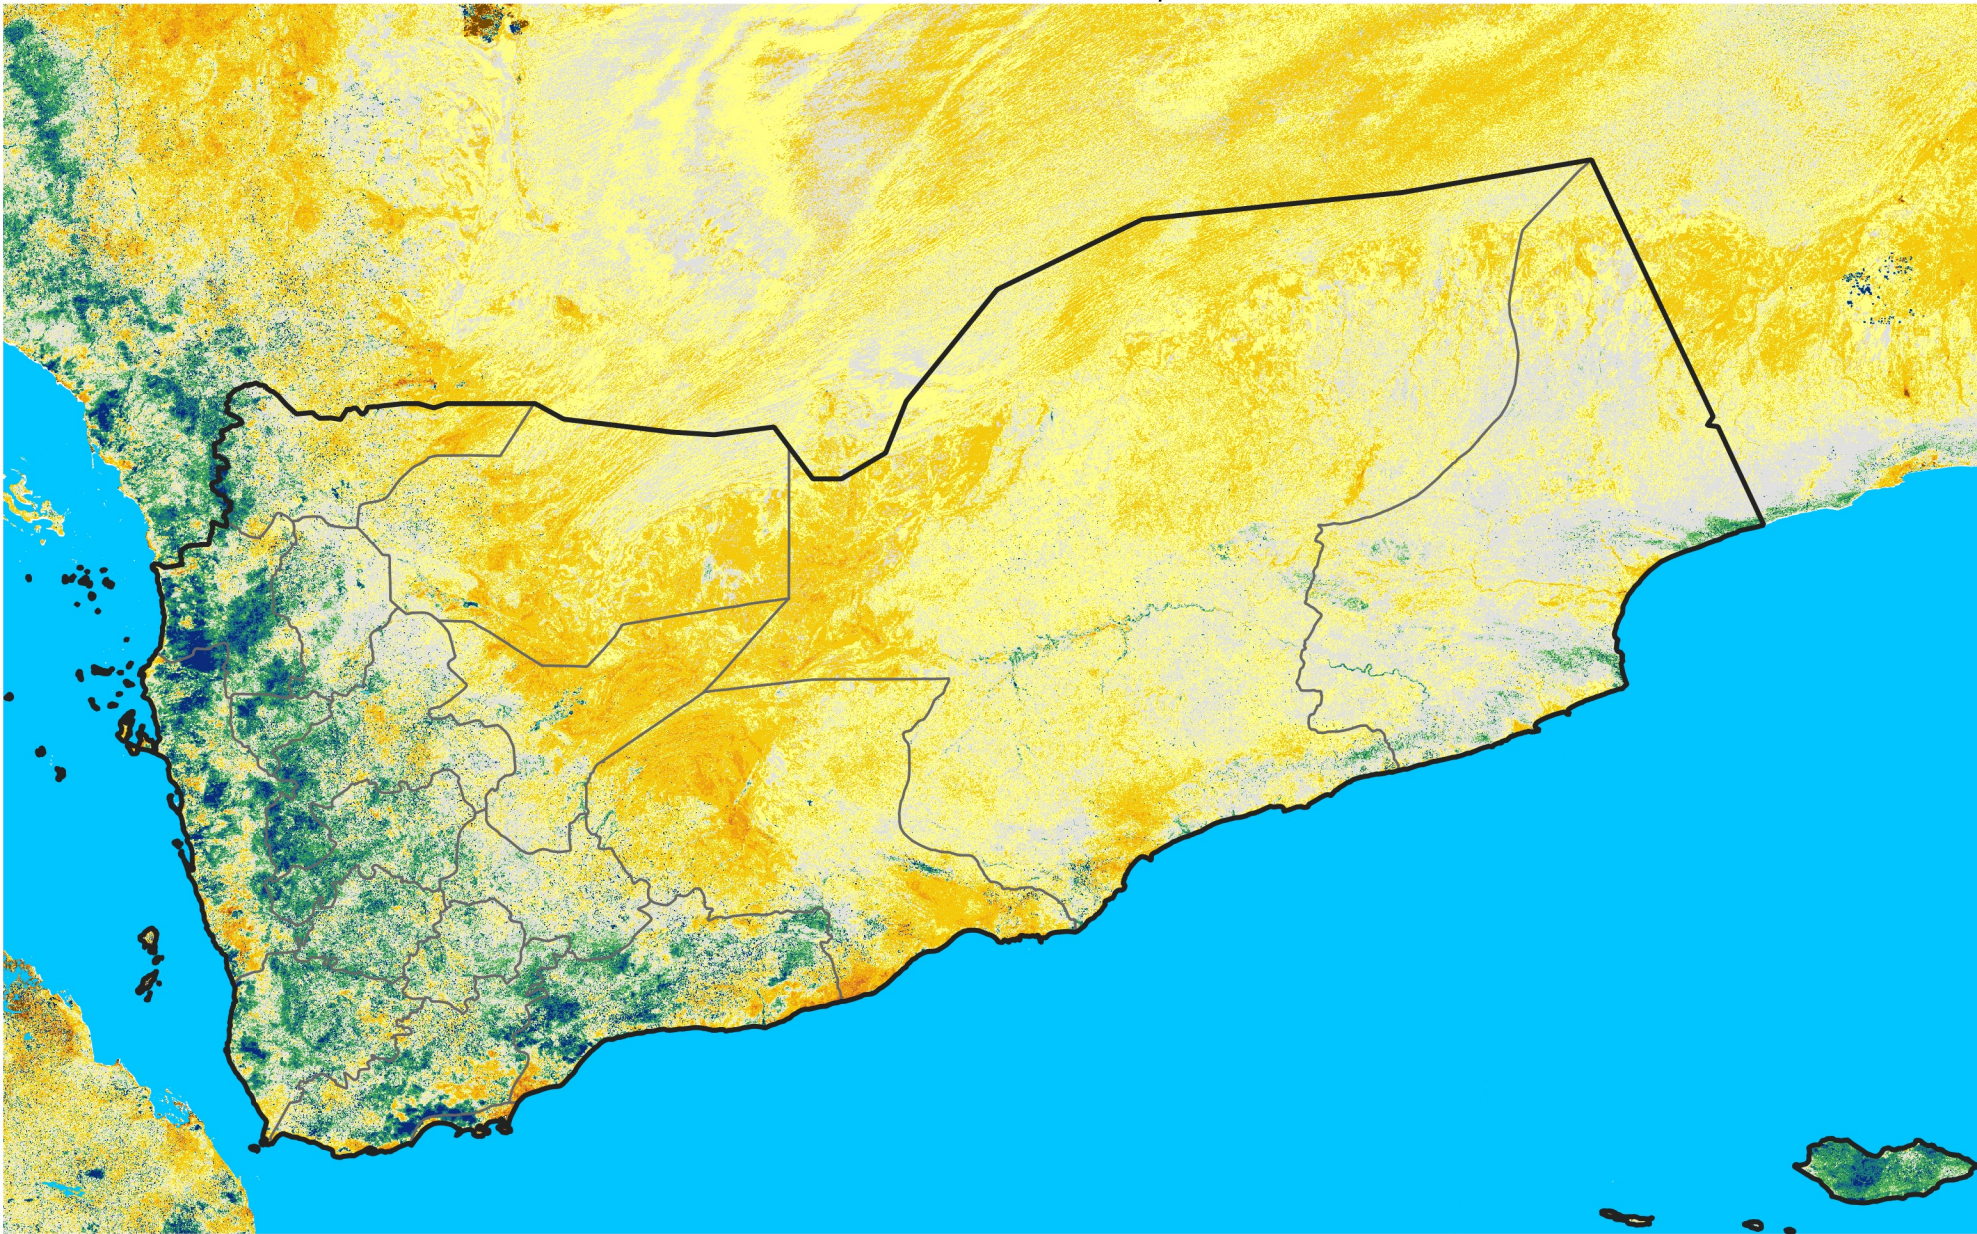

Yemen

Percent of Mean NDVI

2020 / mean (2003 - 2022)

Period 08 / March 11 - 20, 2020

Percent of Normal