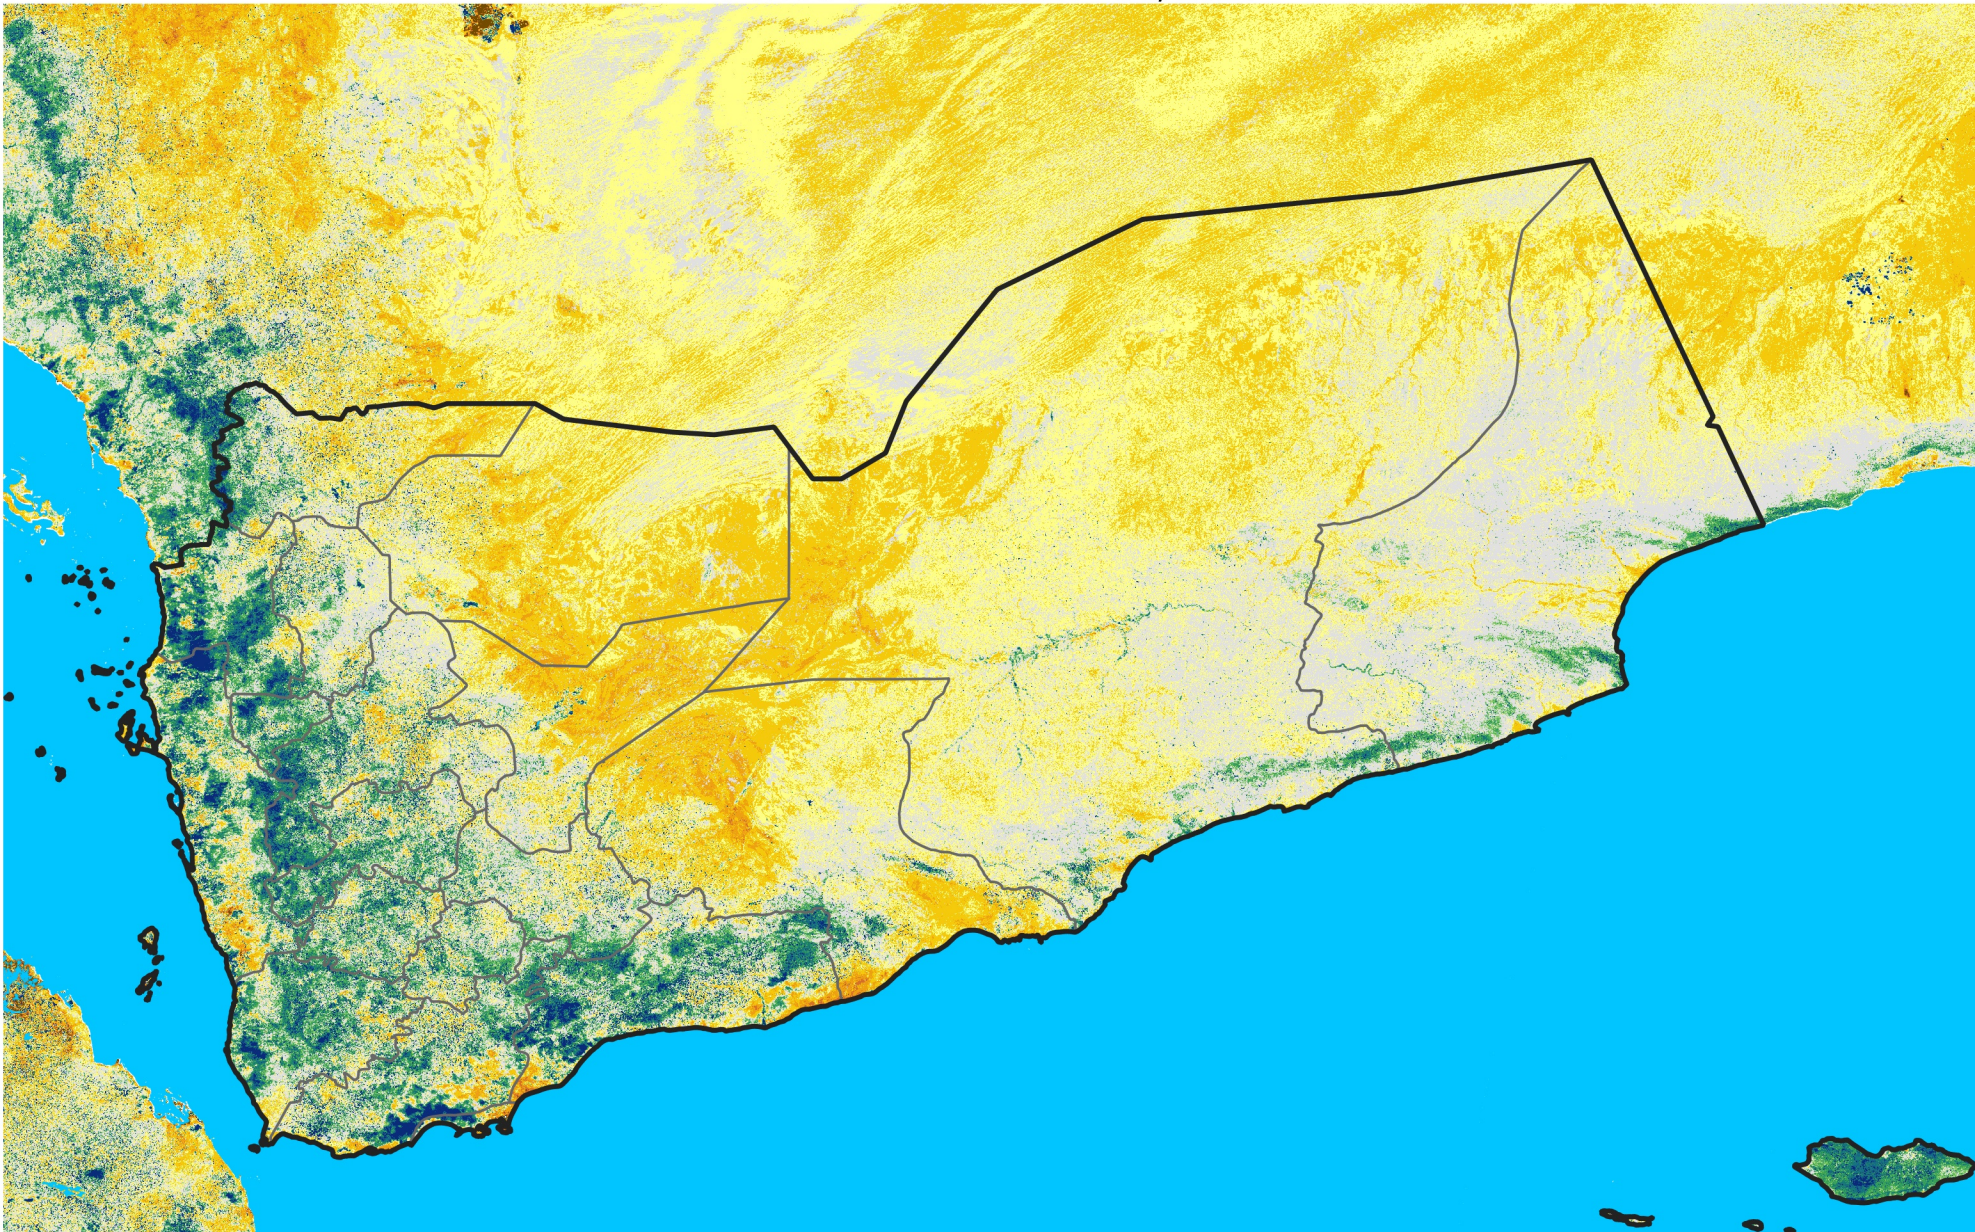

Yemen

Percent of Mean NDVI

2020 / mean (2003 - 2022)

Period 09 / March 21 - 31, 2020

Percent of Normal