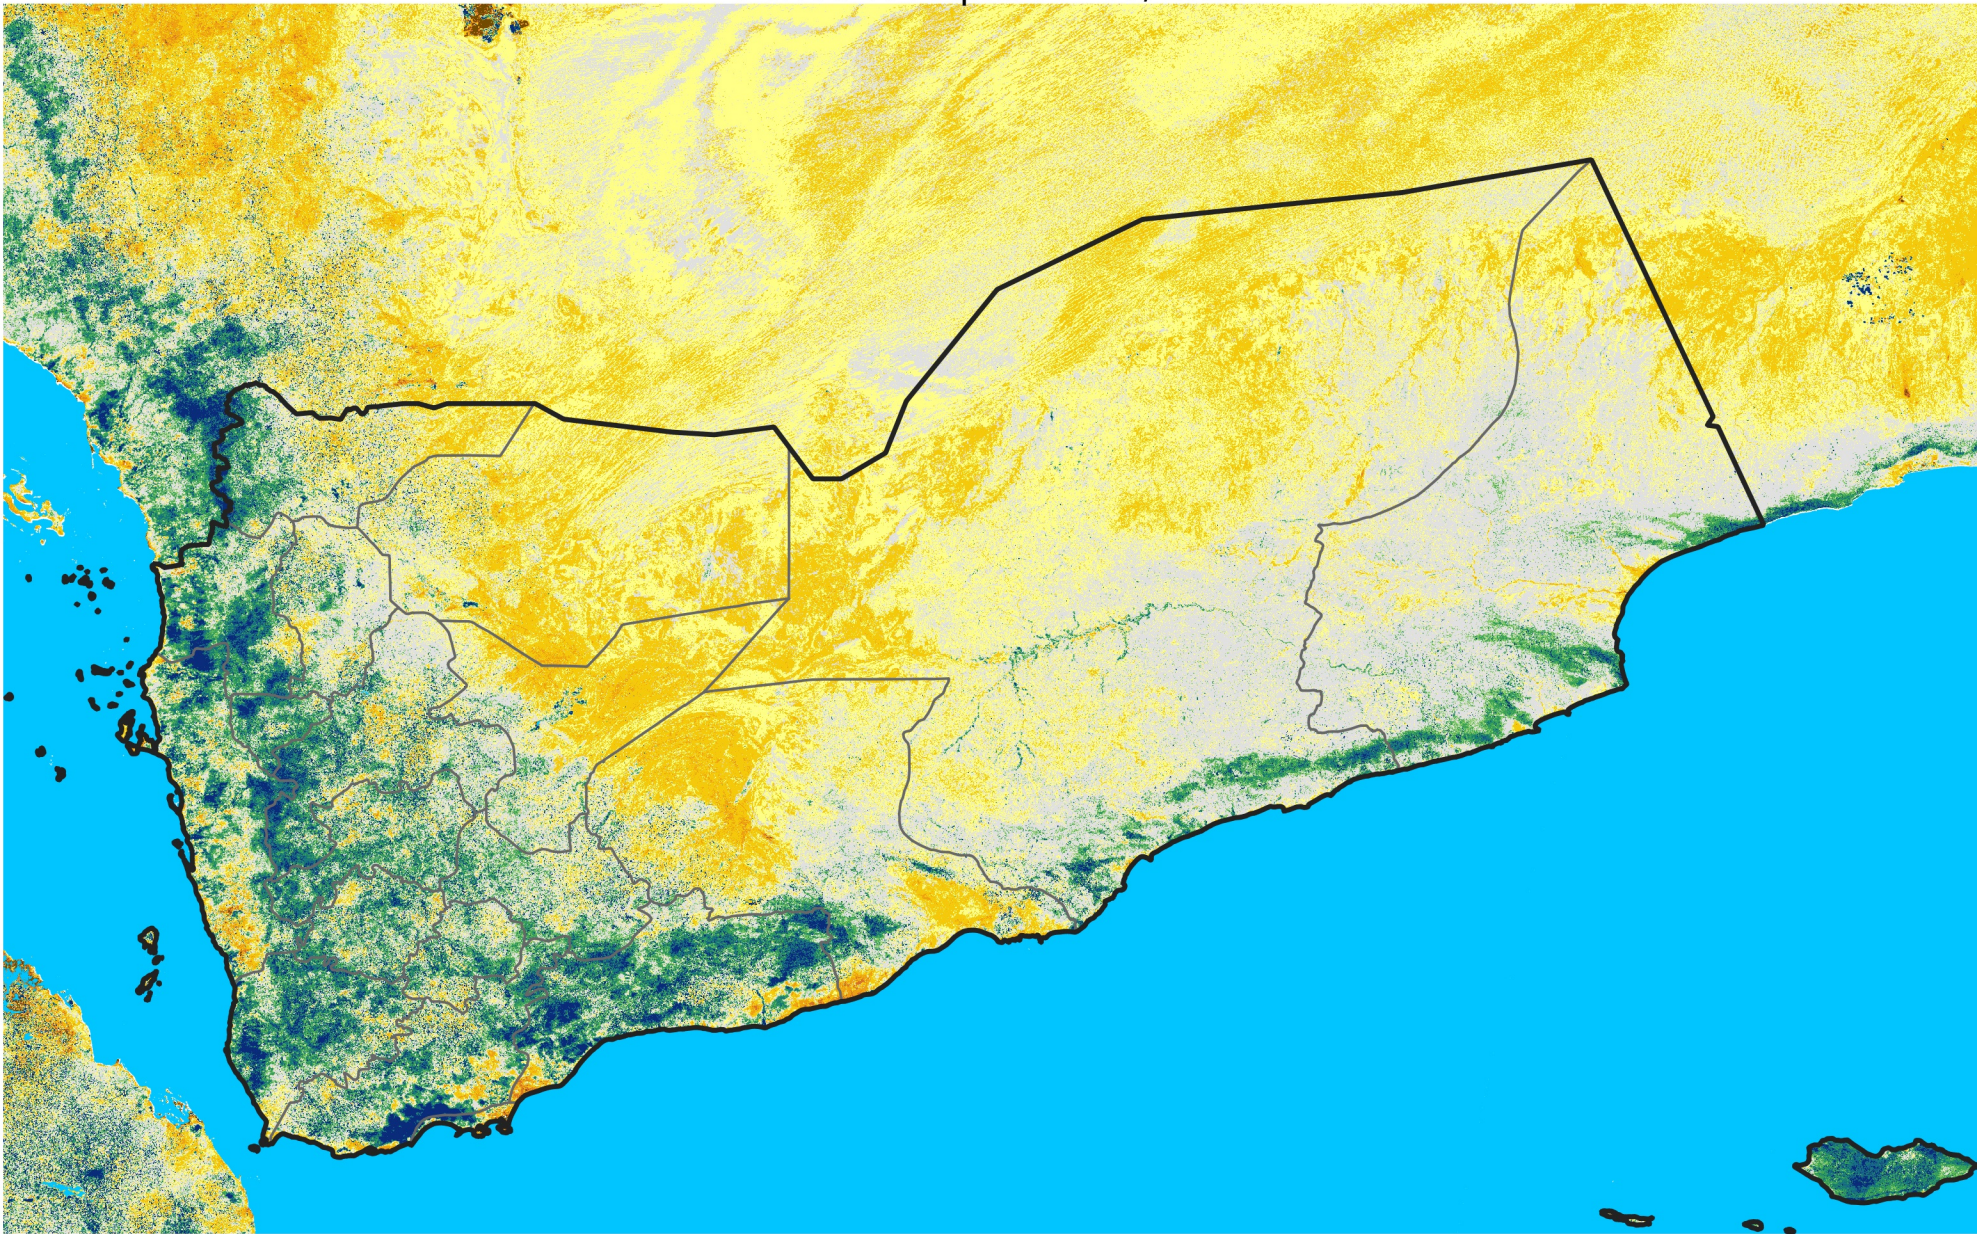

Yemen

Percent of Mean NDVI

2020 / mean (2003 - 2022)

Period 10 / April 01 - 10, 2020

Percent of Normal