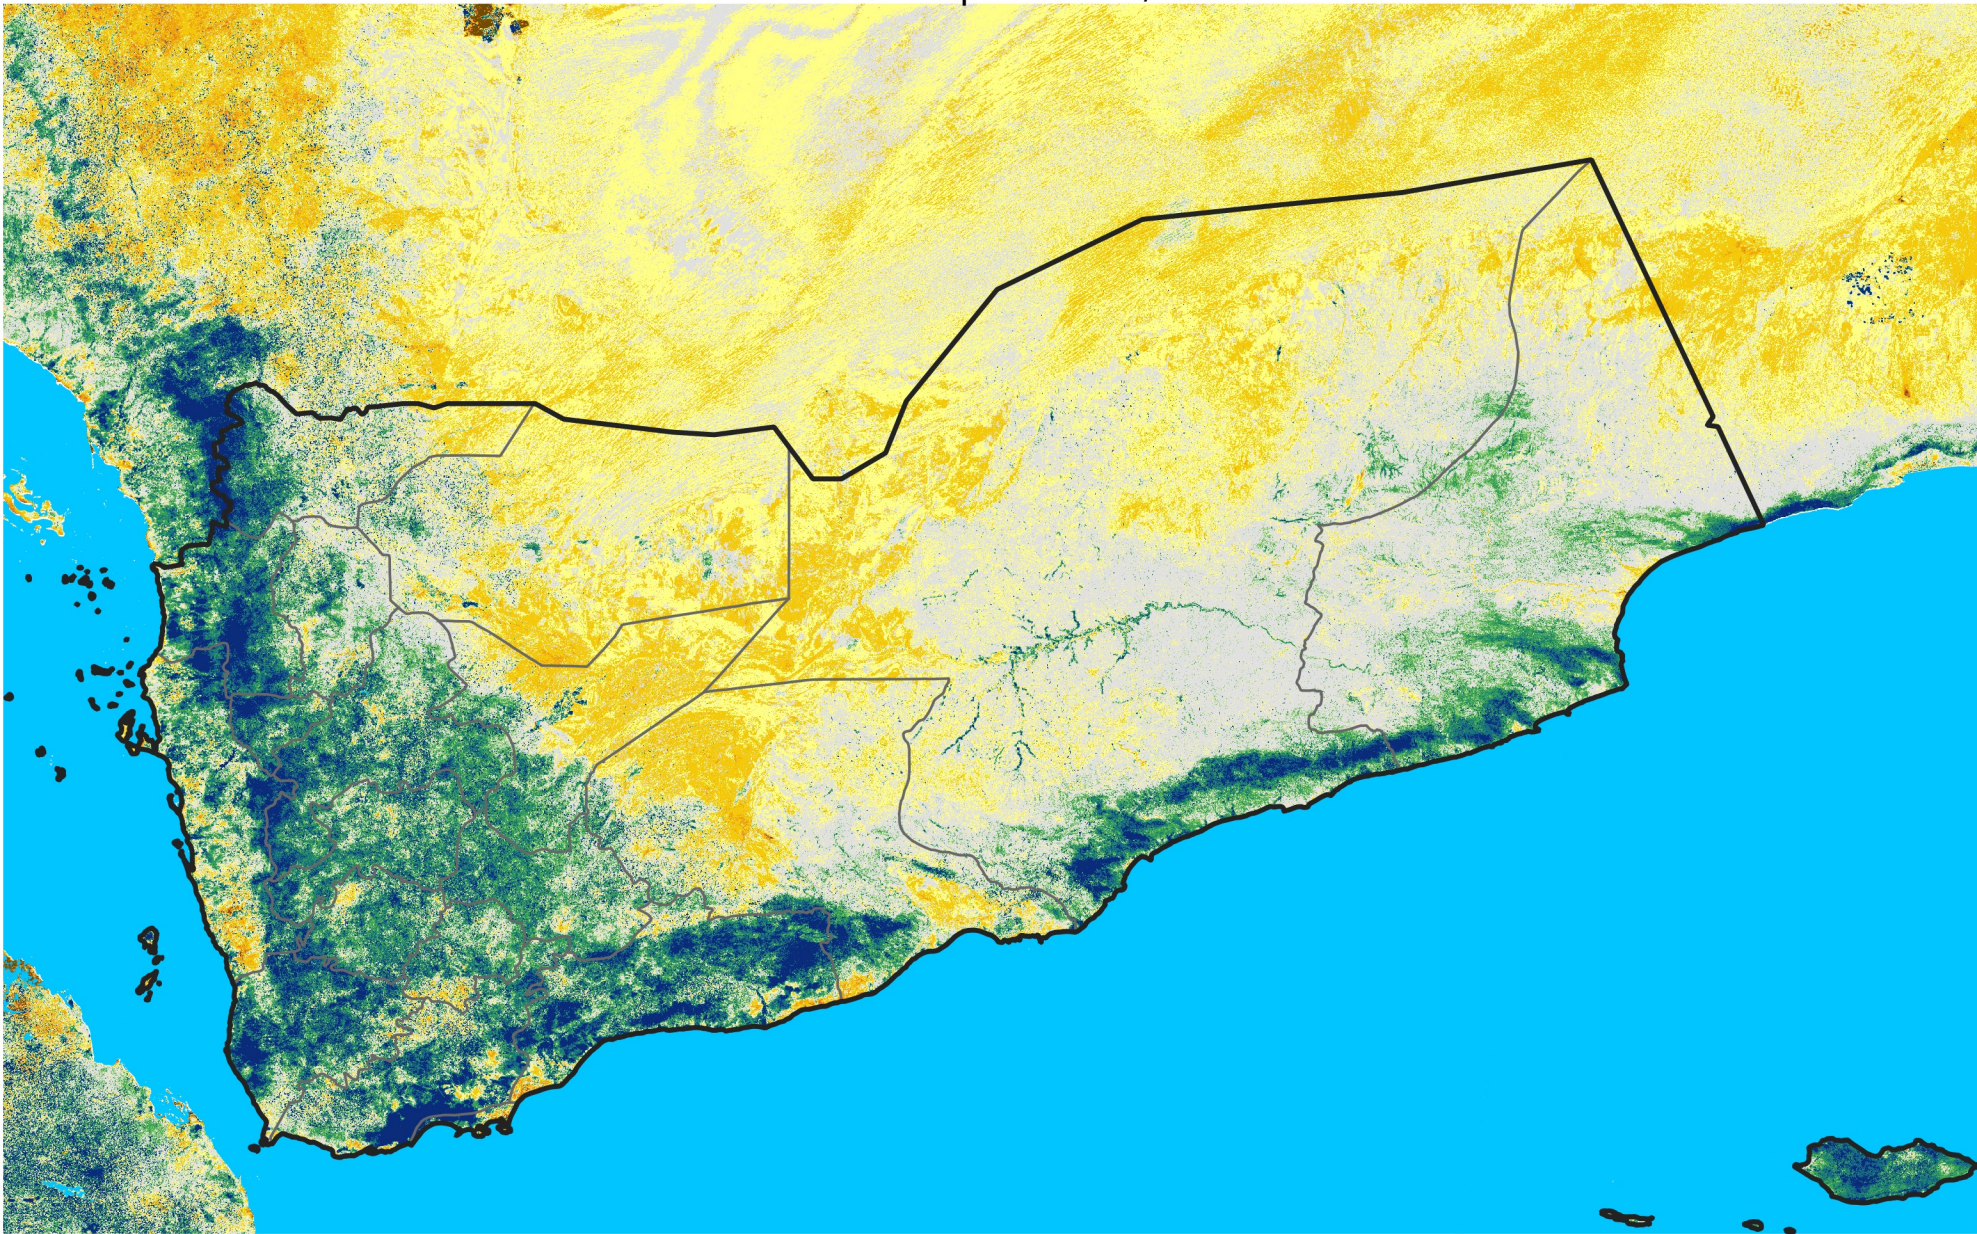

Yemen

Percent of Mean NDVI

2020 / mean (2003 - 2022)

Period 12 / April 21 - 30, 2020

Percent of Normal