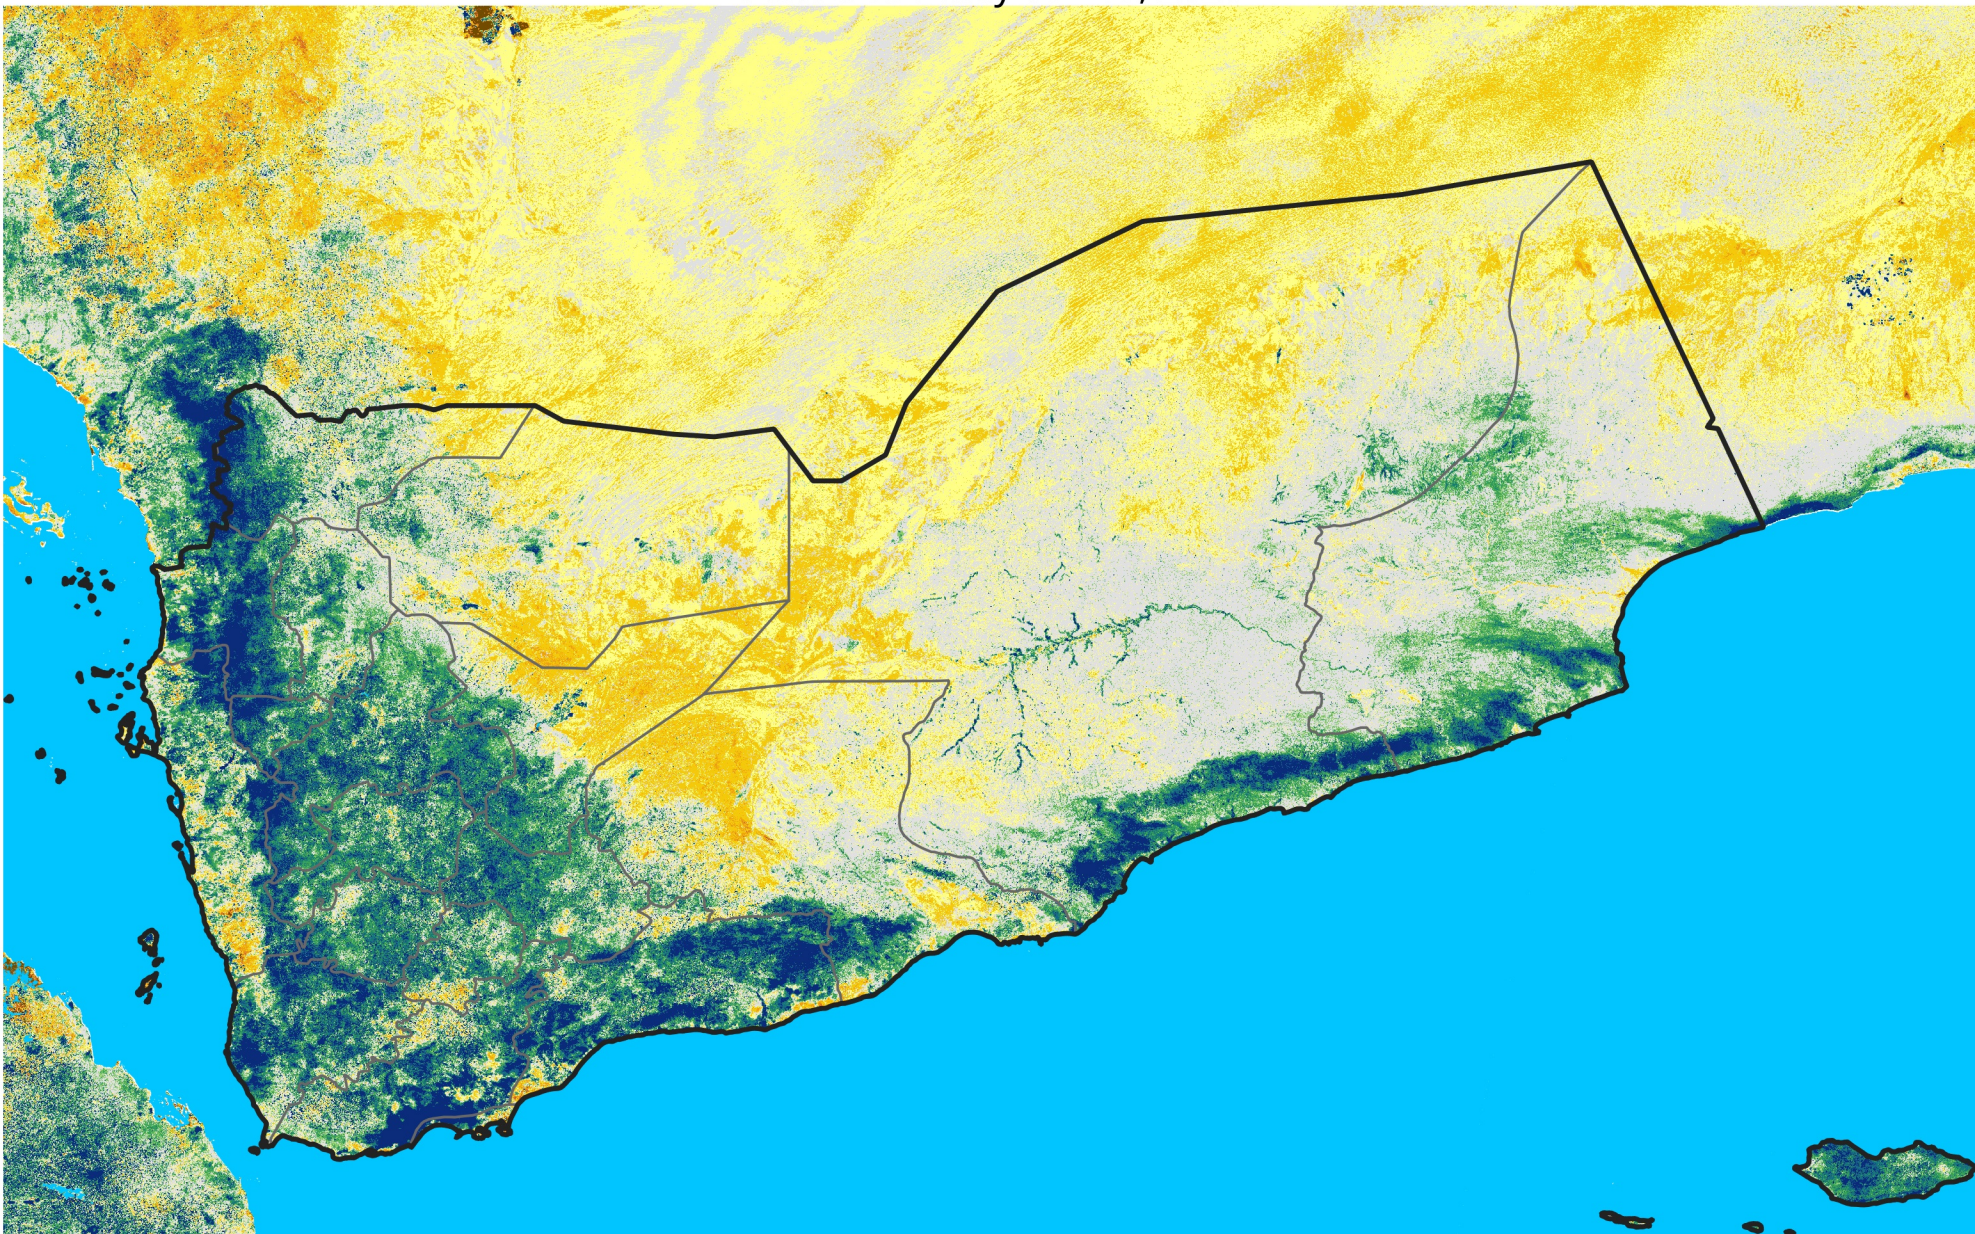

Yemen

Percent of Mean NDVI

2020 / mean (2003 - 2022)

Period 13 / May 01 - 10, 2020

Percent of Normal