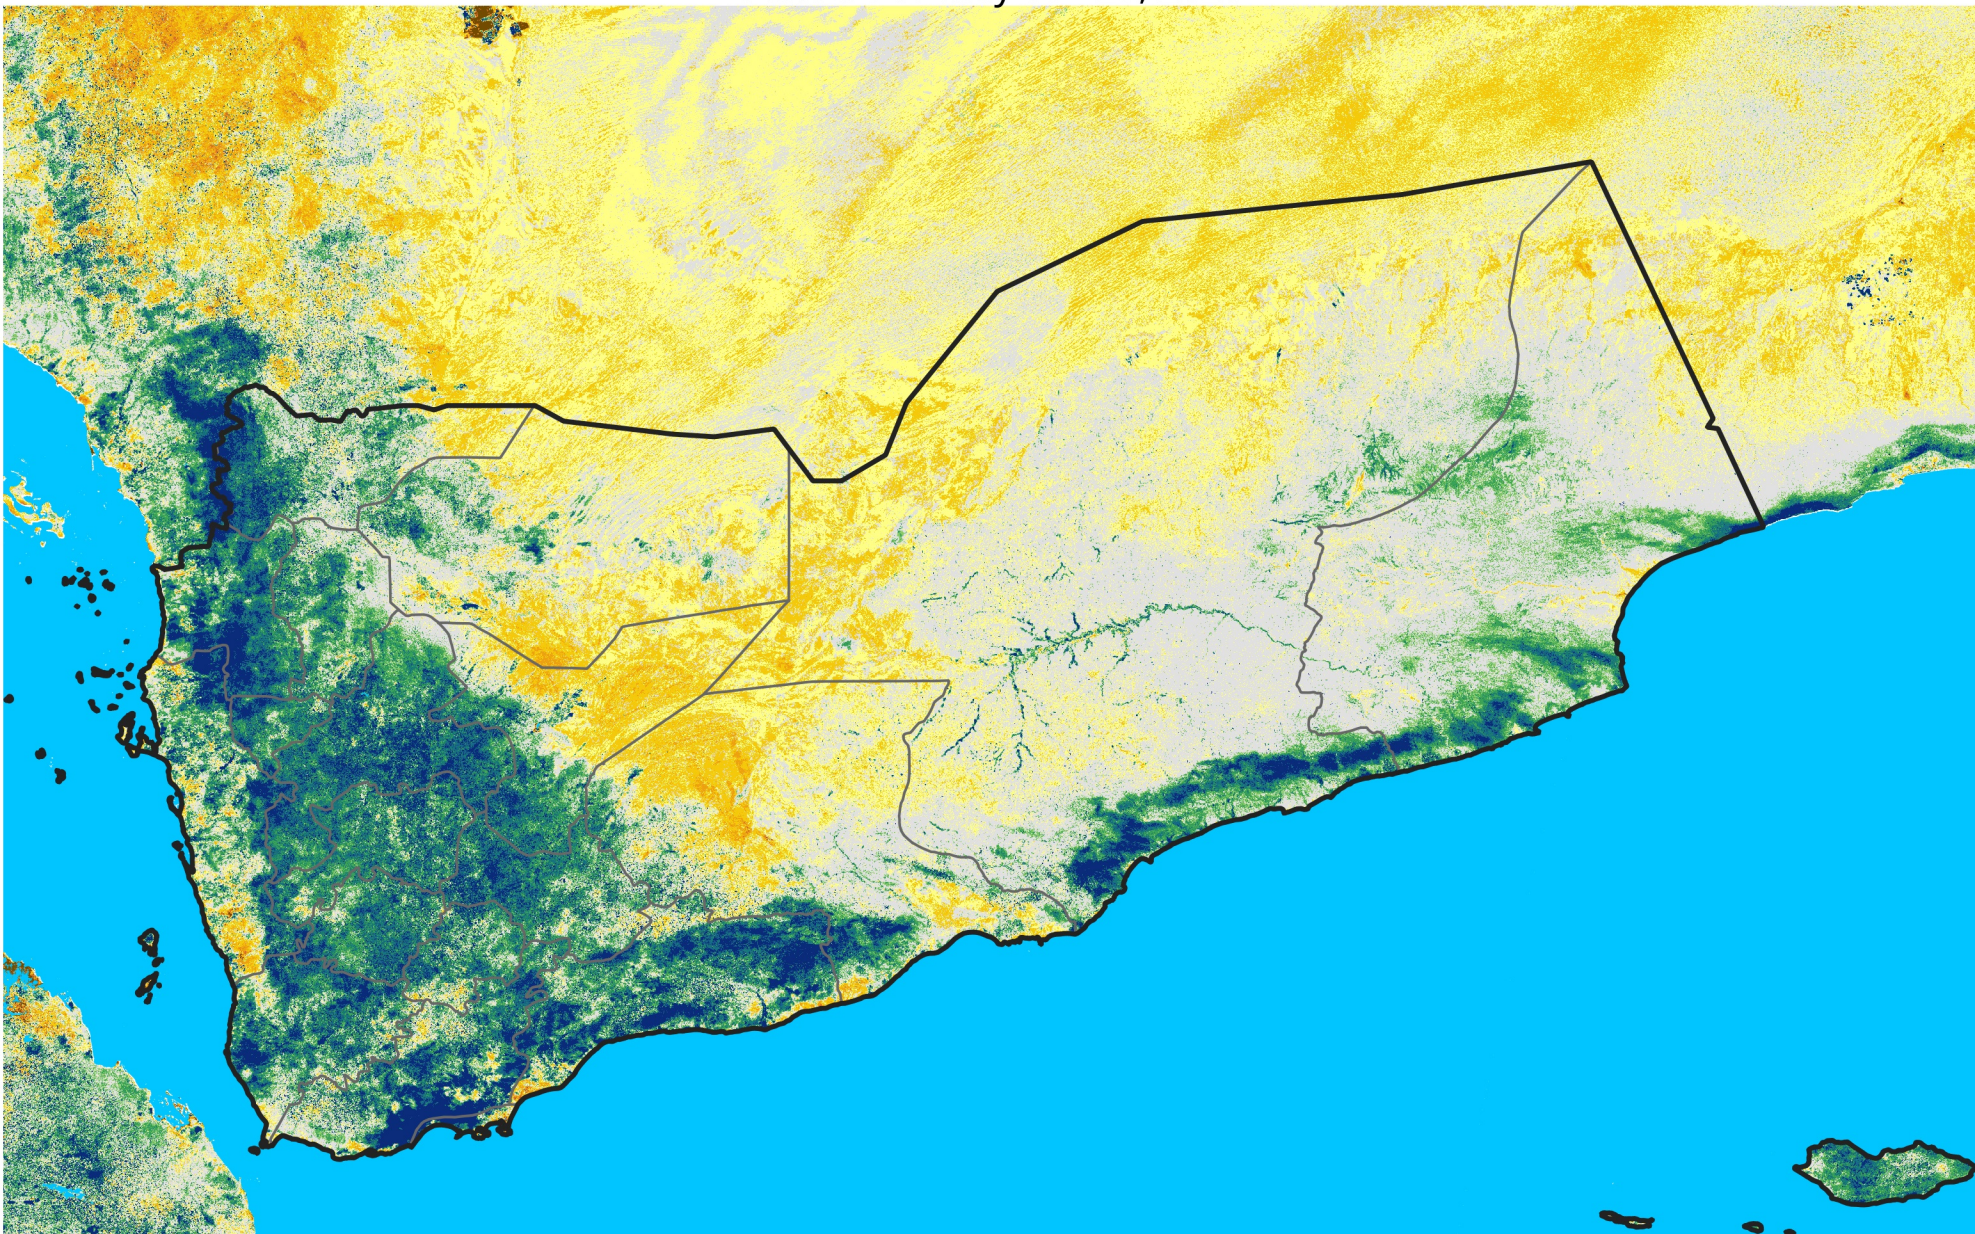

Yemen

Percent of Mean NDVI

2020 / mean (2003 - 2022)

Period 14 / May 11 - 20, 2020

Percent of Normal