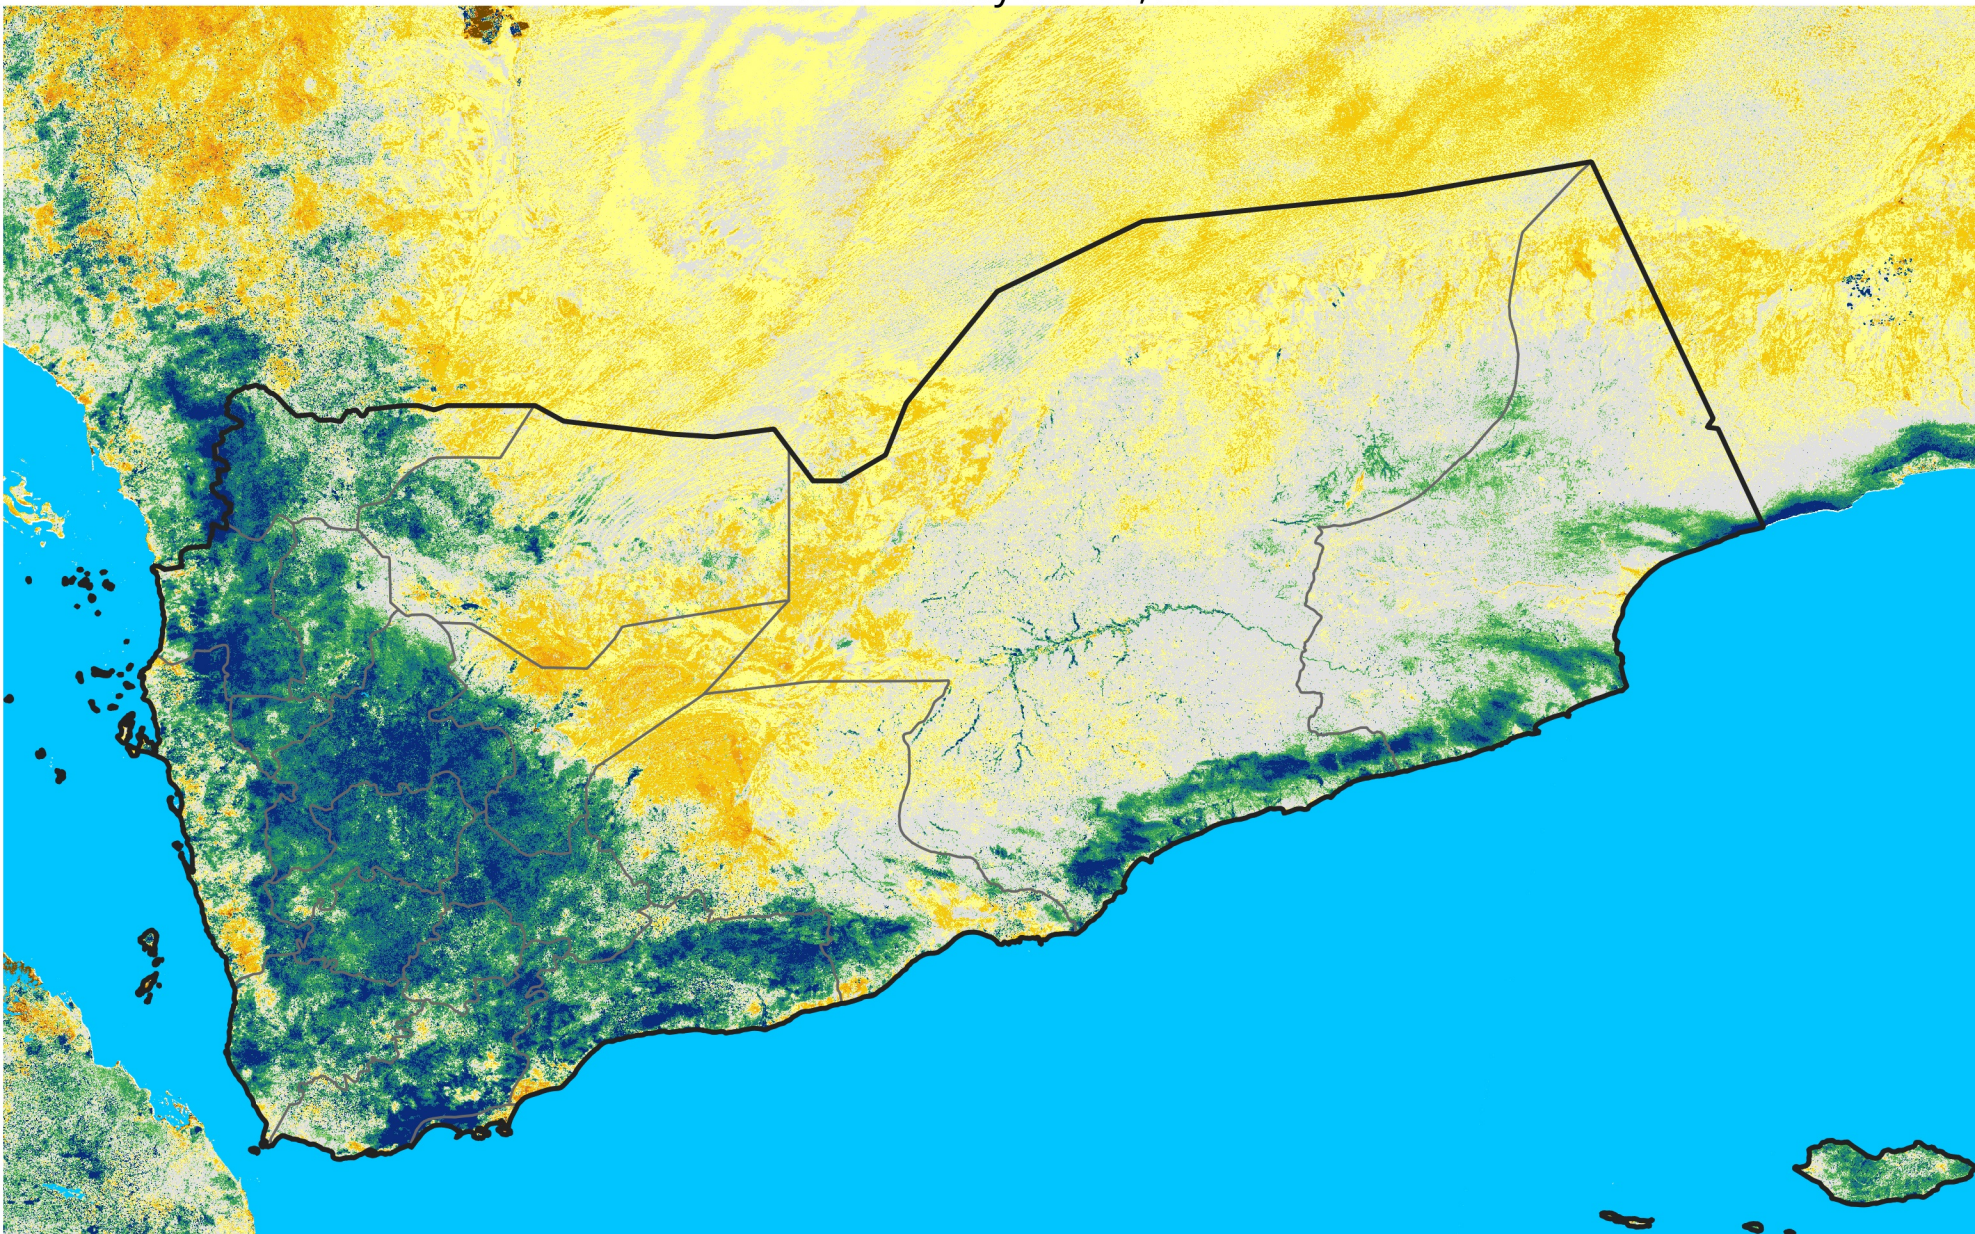

Yemen

Percent of Mean NDVI

2020 / mean (2003 - 2022)

Period 15 / May 21 - 31, 2020

Percent of Normal