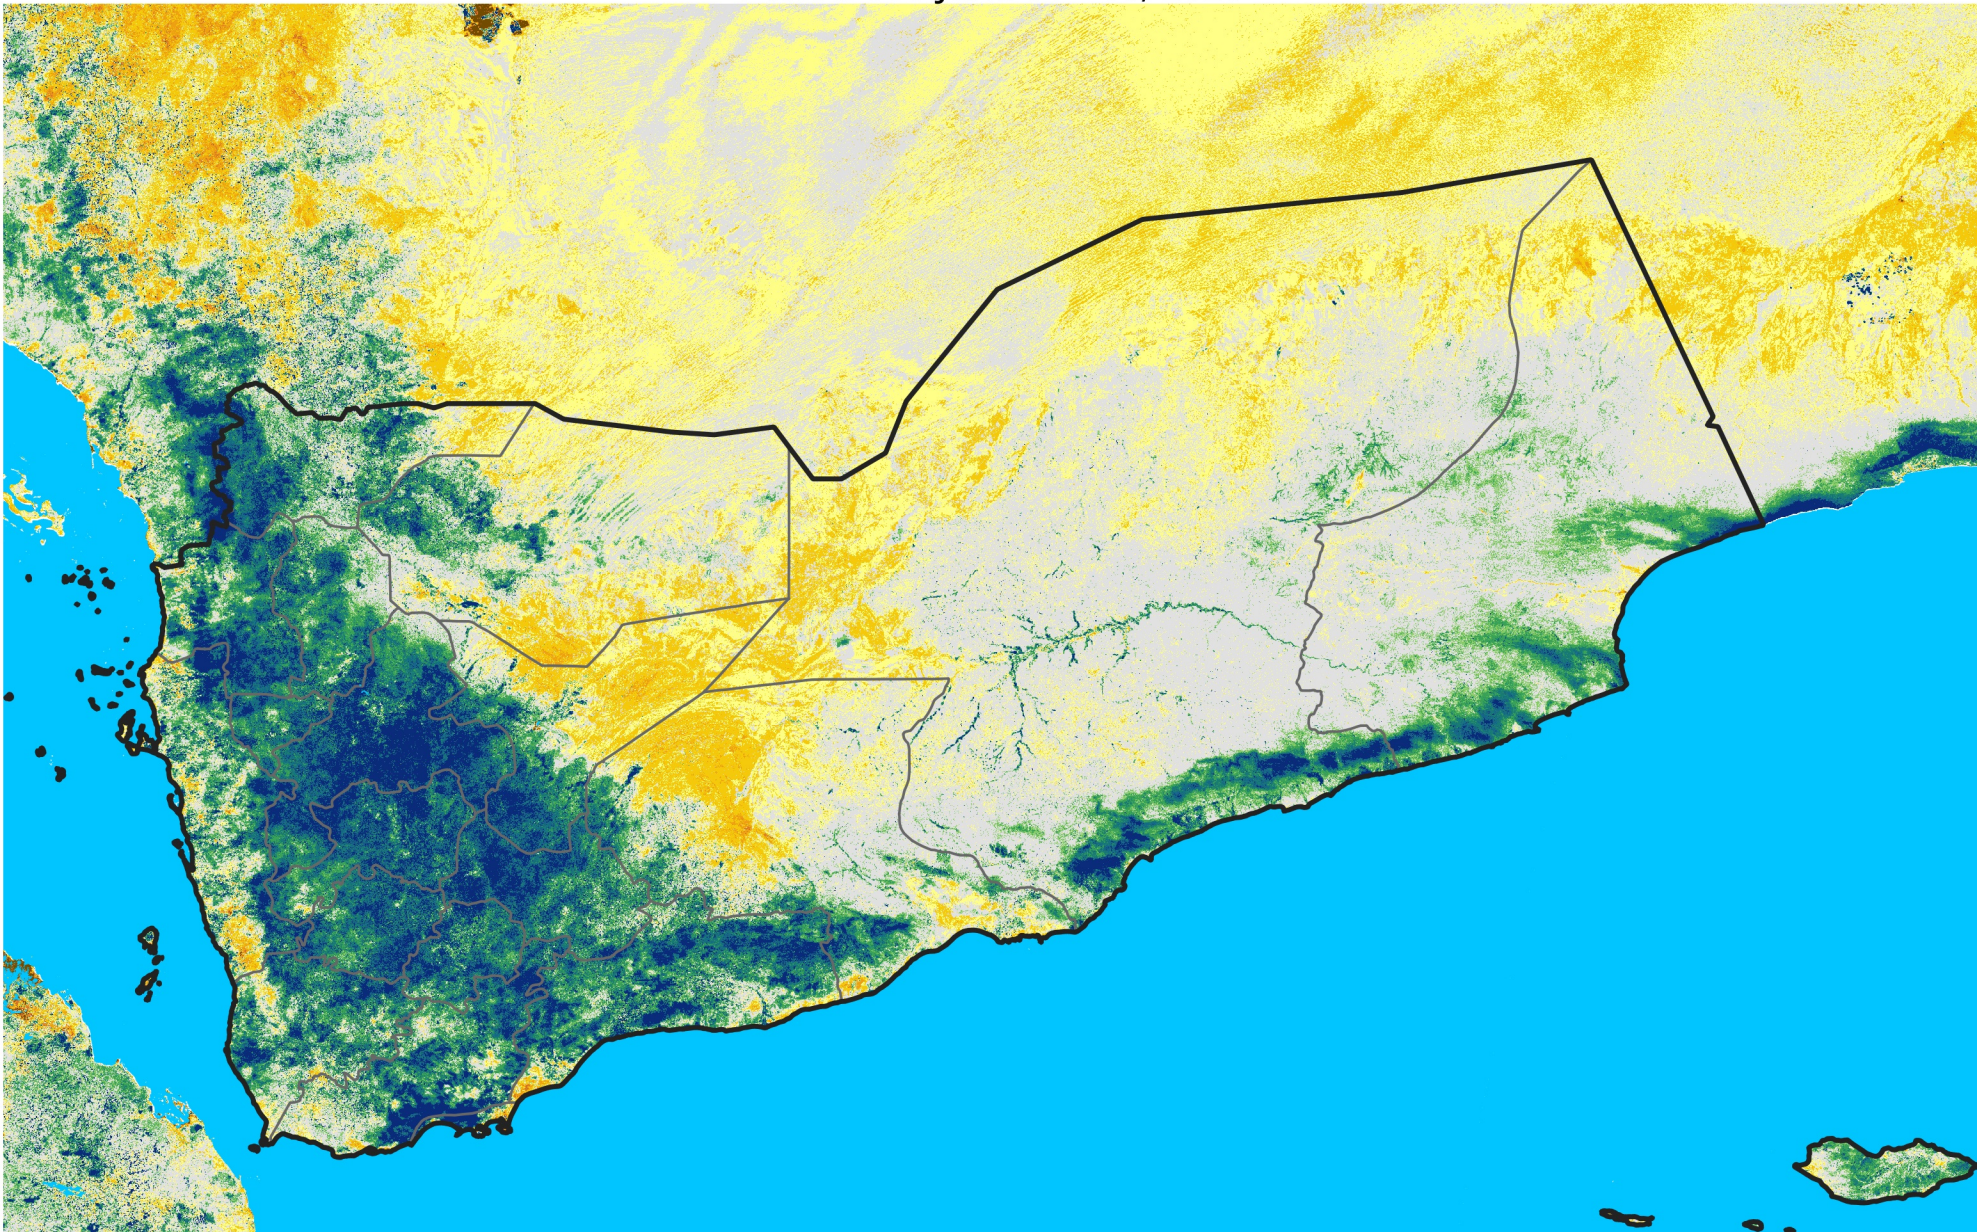

Yemen

Percent of Mean NDVI

2020 / mean (2003 - 2022)

Period 16 / June 01 - 10, 2020

Percent of Normal