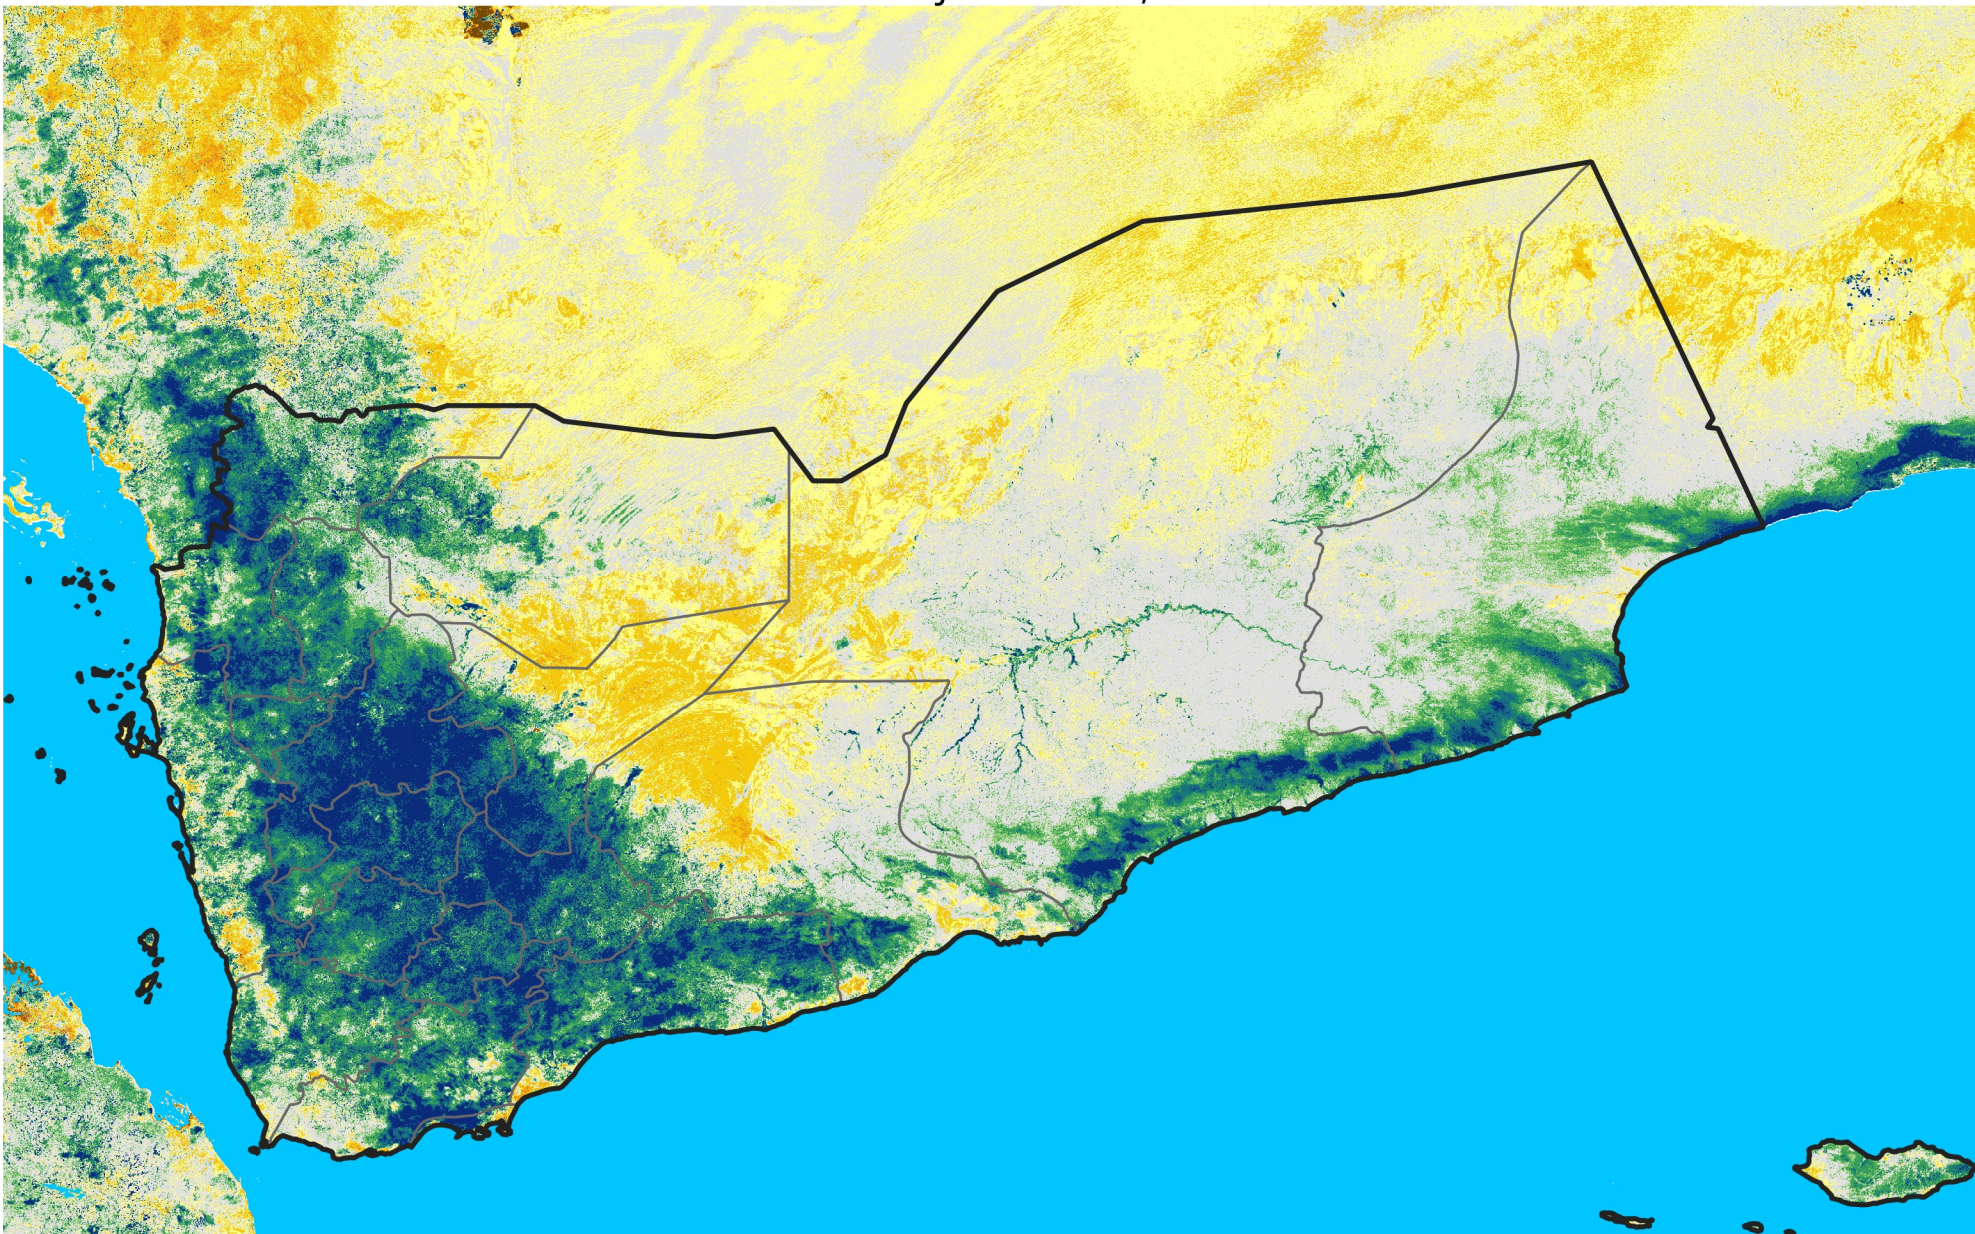

Yemen

Percent of Mean NDVI

2020 / mean (2003 - 2022)

Period 17 / June 11 - 20, 2020

Percent of Normal