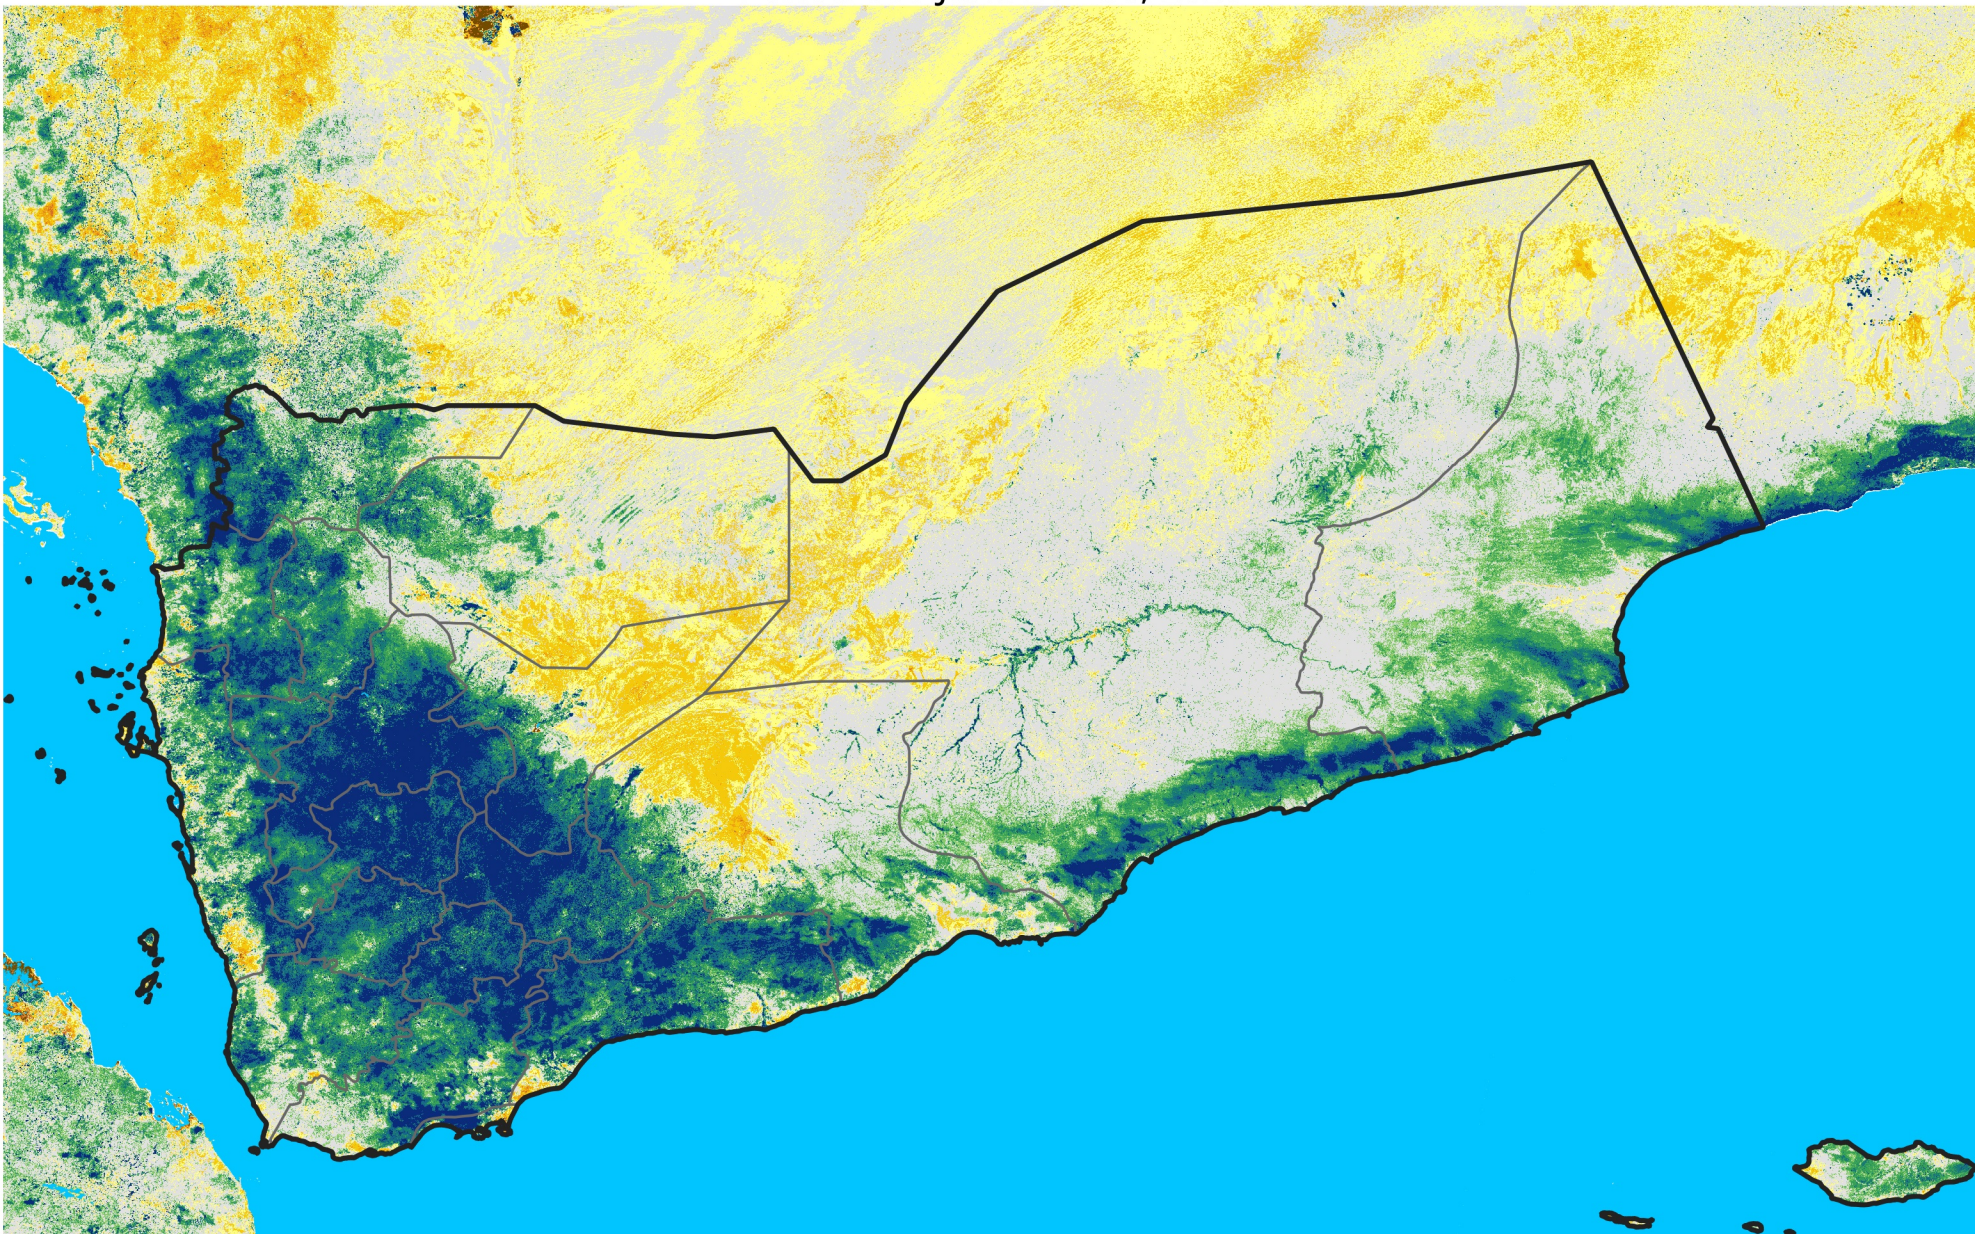

Yemen

Percent of Mean NDVI

2020 / mean (2003 - 2022)

Period 18 / June 21 - 30, 2020

Percent of Normal