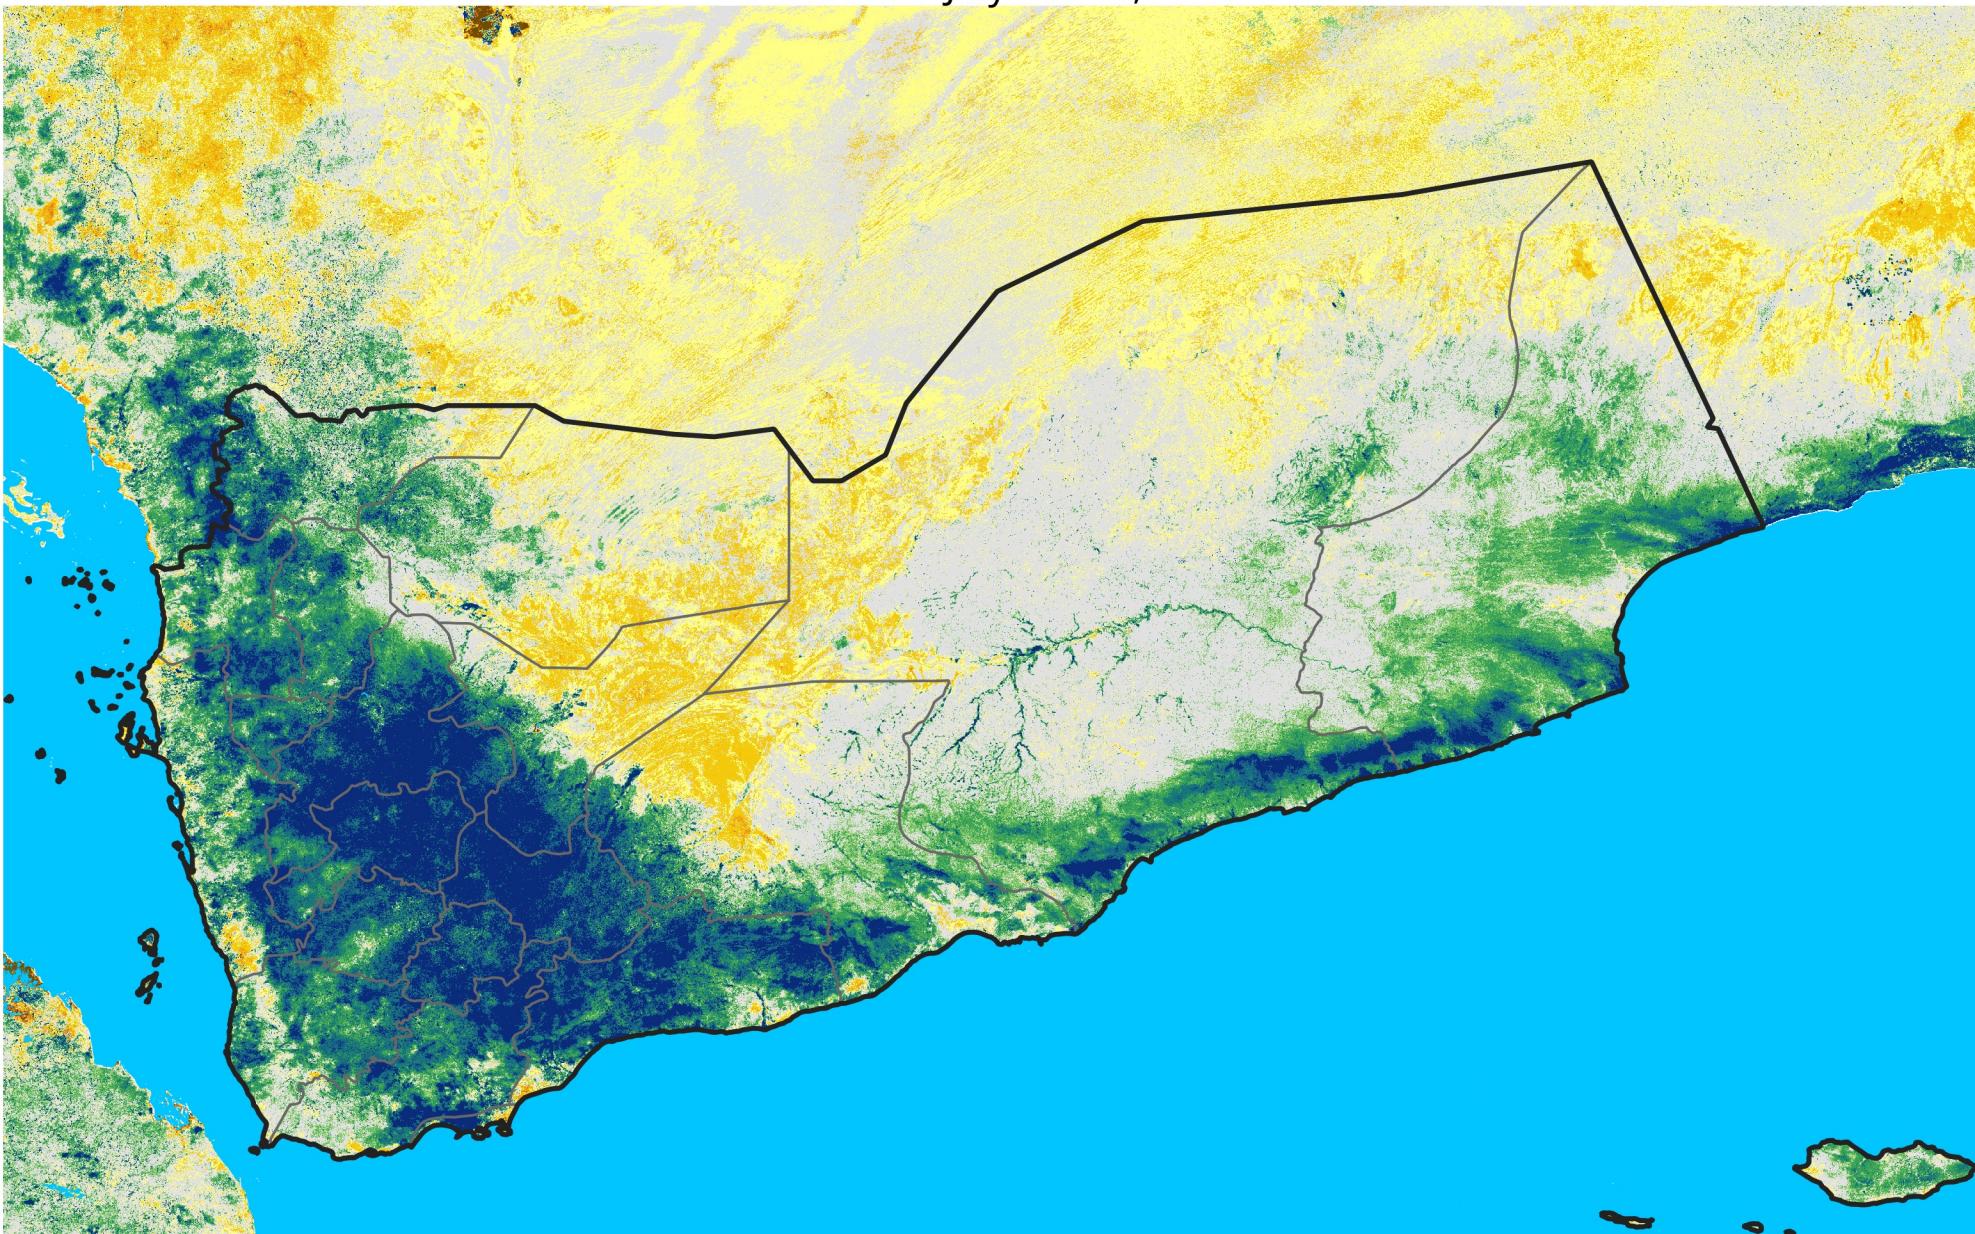

Yemen

Percent of Mean NDVI

2020 / mean (2003 - 2022)

Period 19 / July 01 - 10, 2020

Percent of Normal