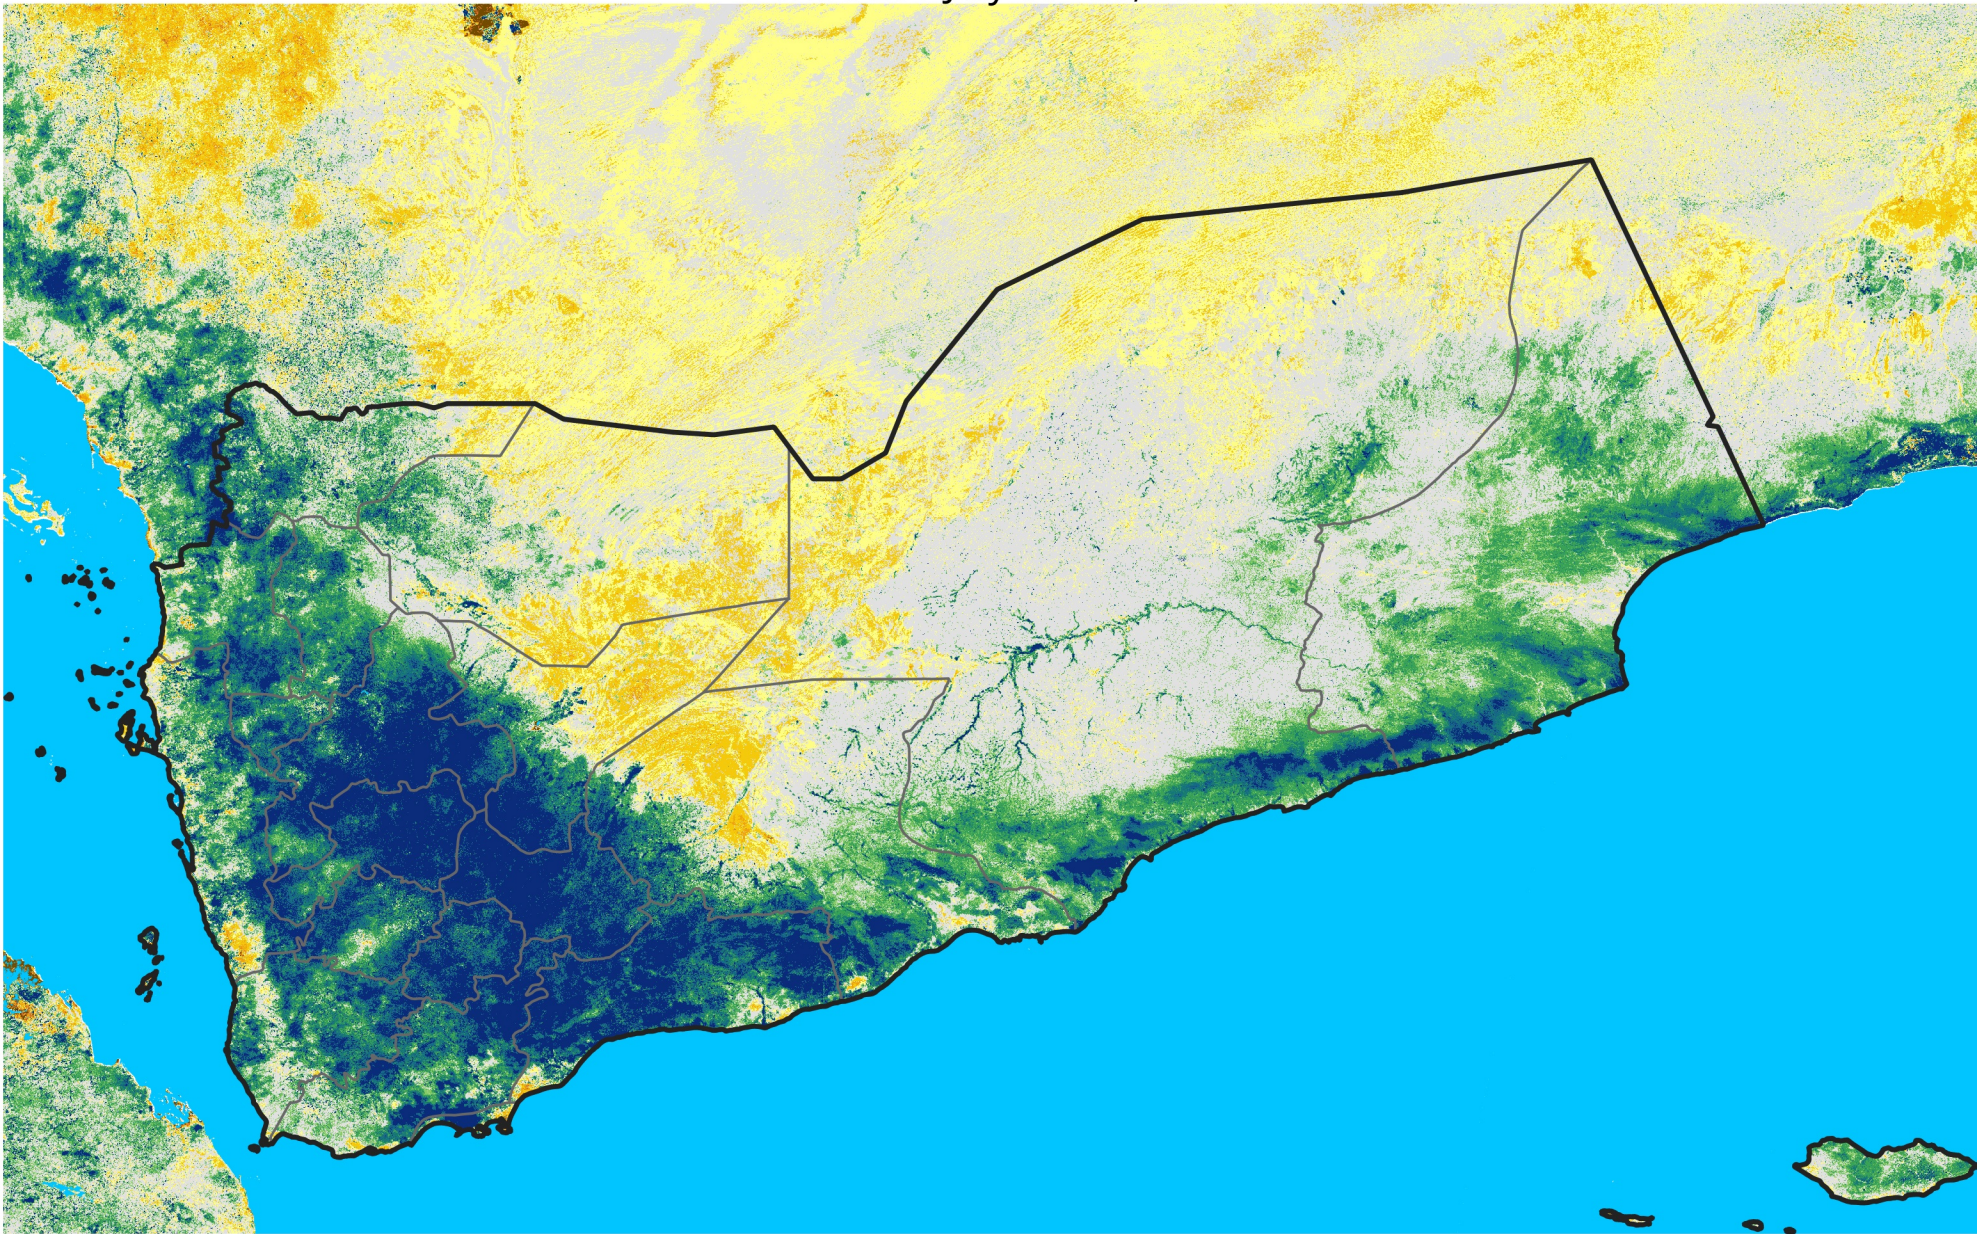

Yemen

Percent of Mean NDVI

2020 / mean (2003 - 2022)

Period 20 / July 11 - 20, 2020

Percent of Normal