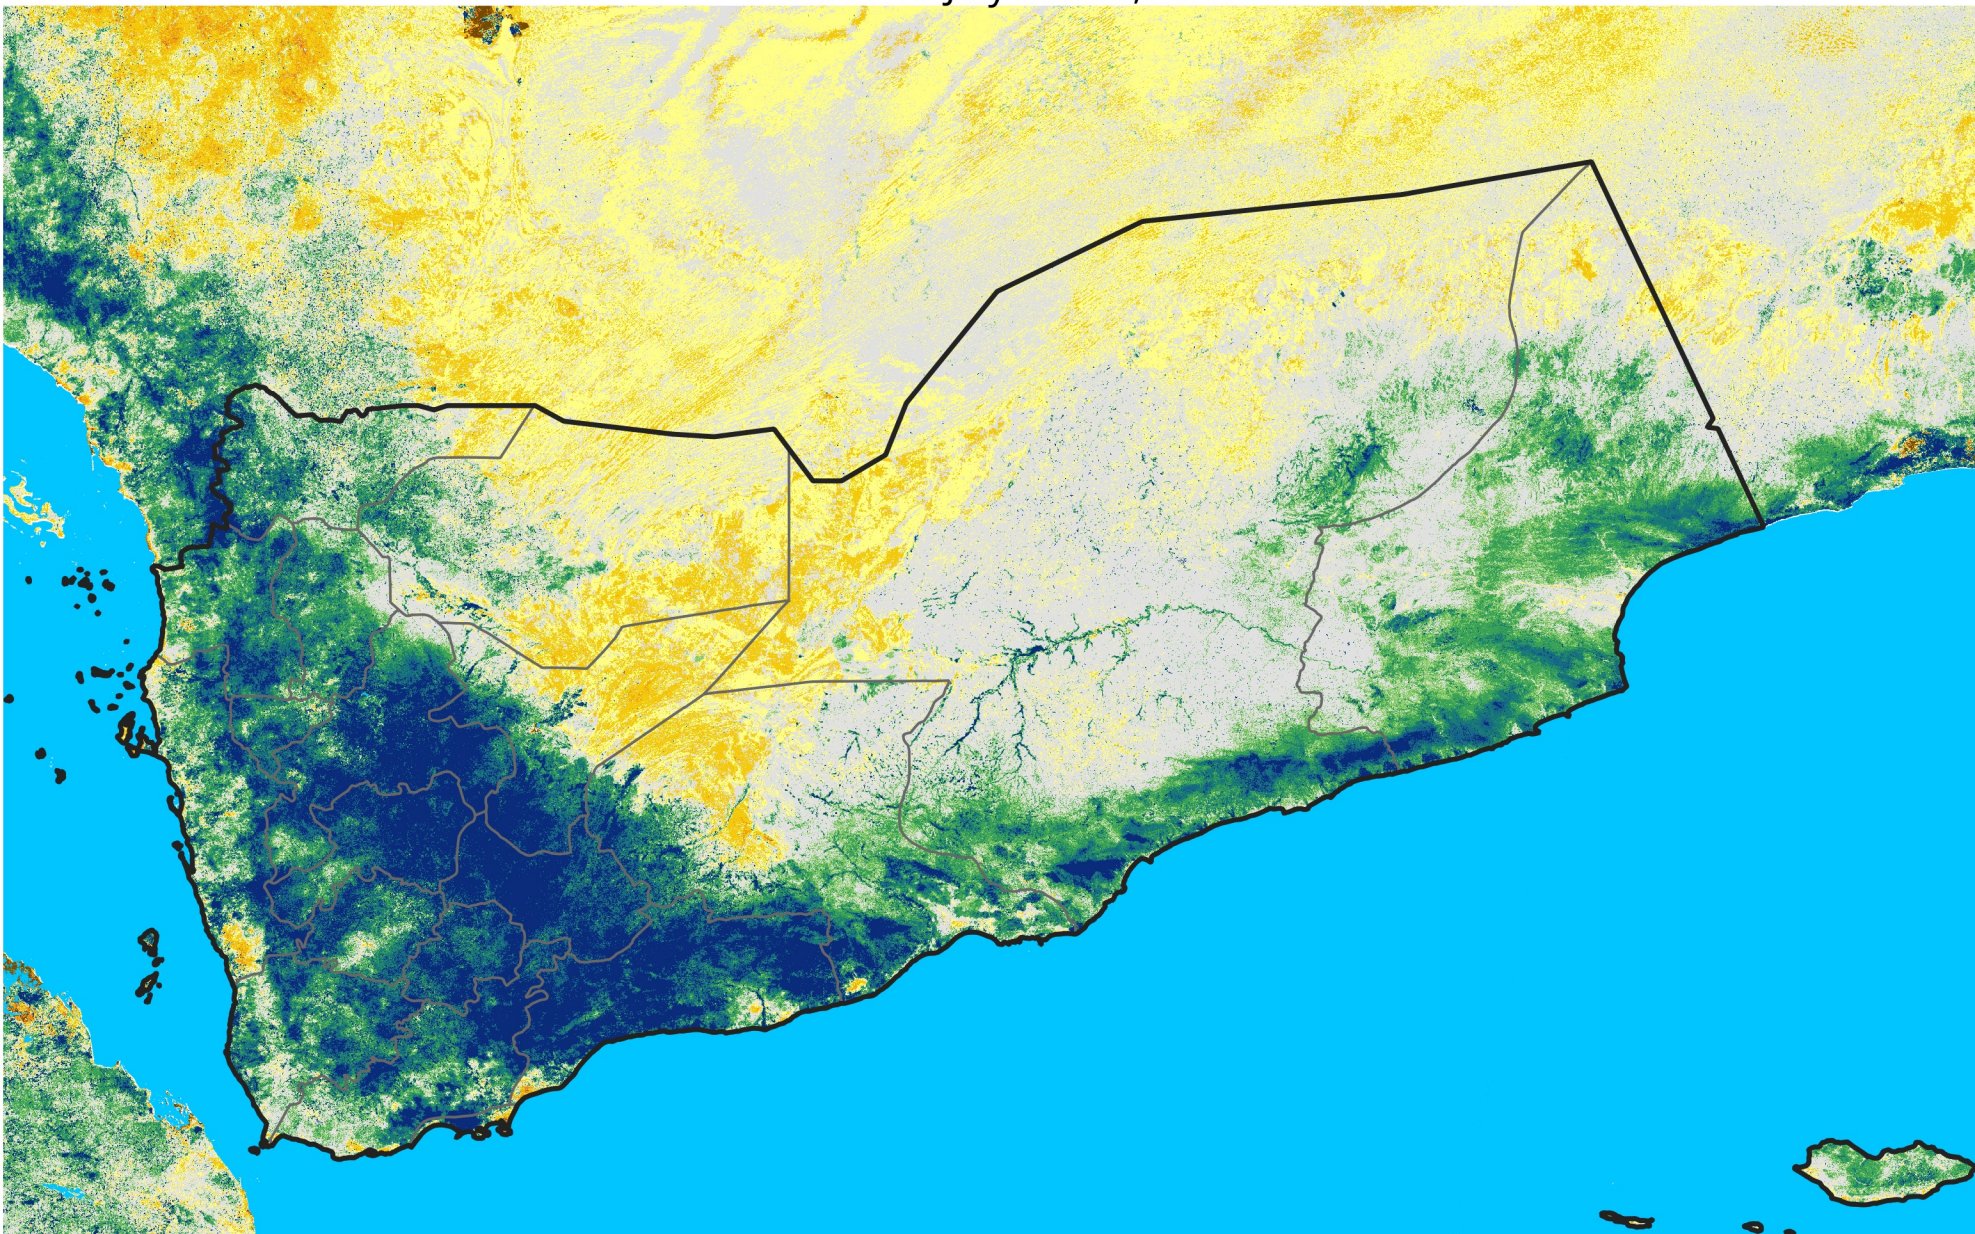

# Yemen

## Percent of Mean NDVI

2020 / mean (2003 - 2022)

Period 21 / July 21 - 31, 2020