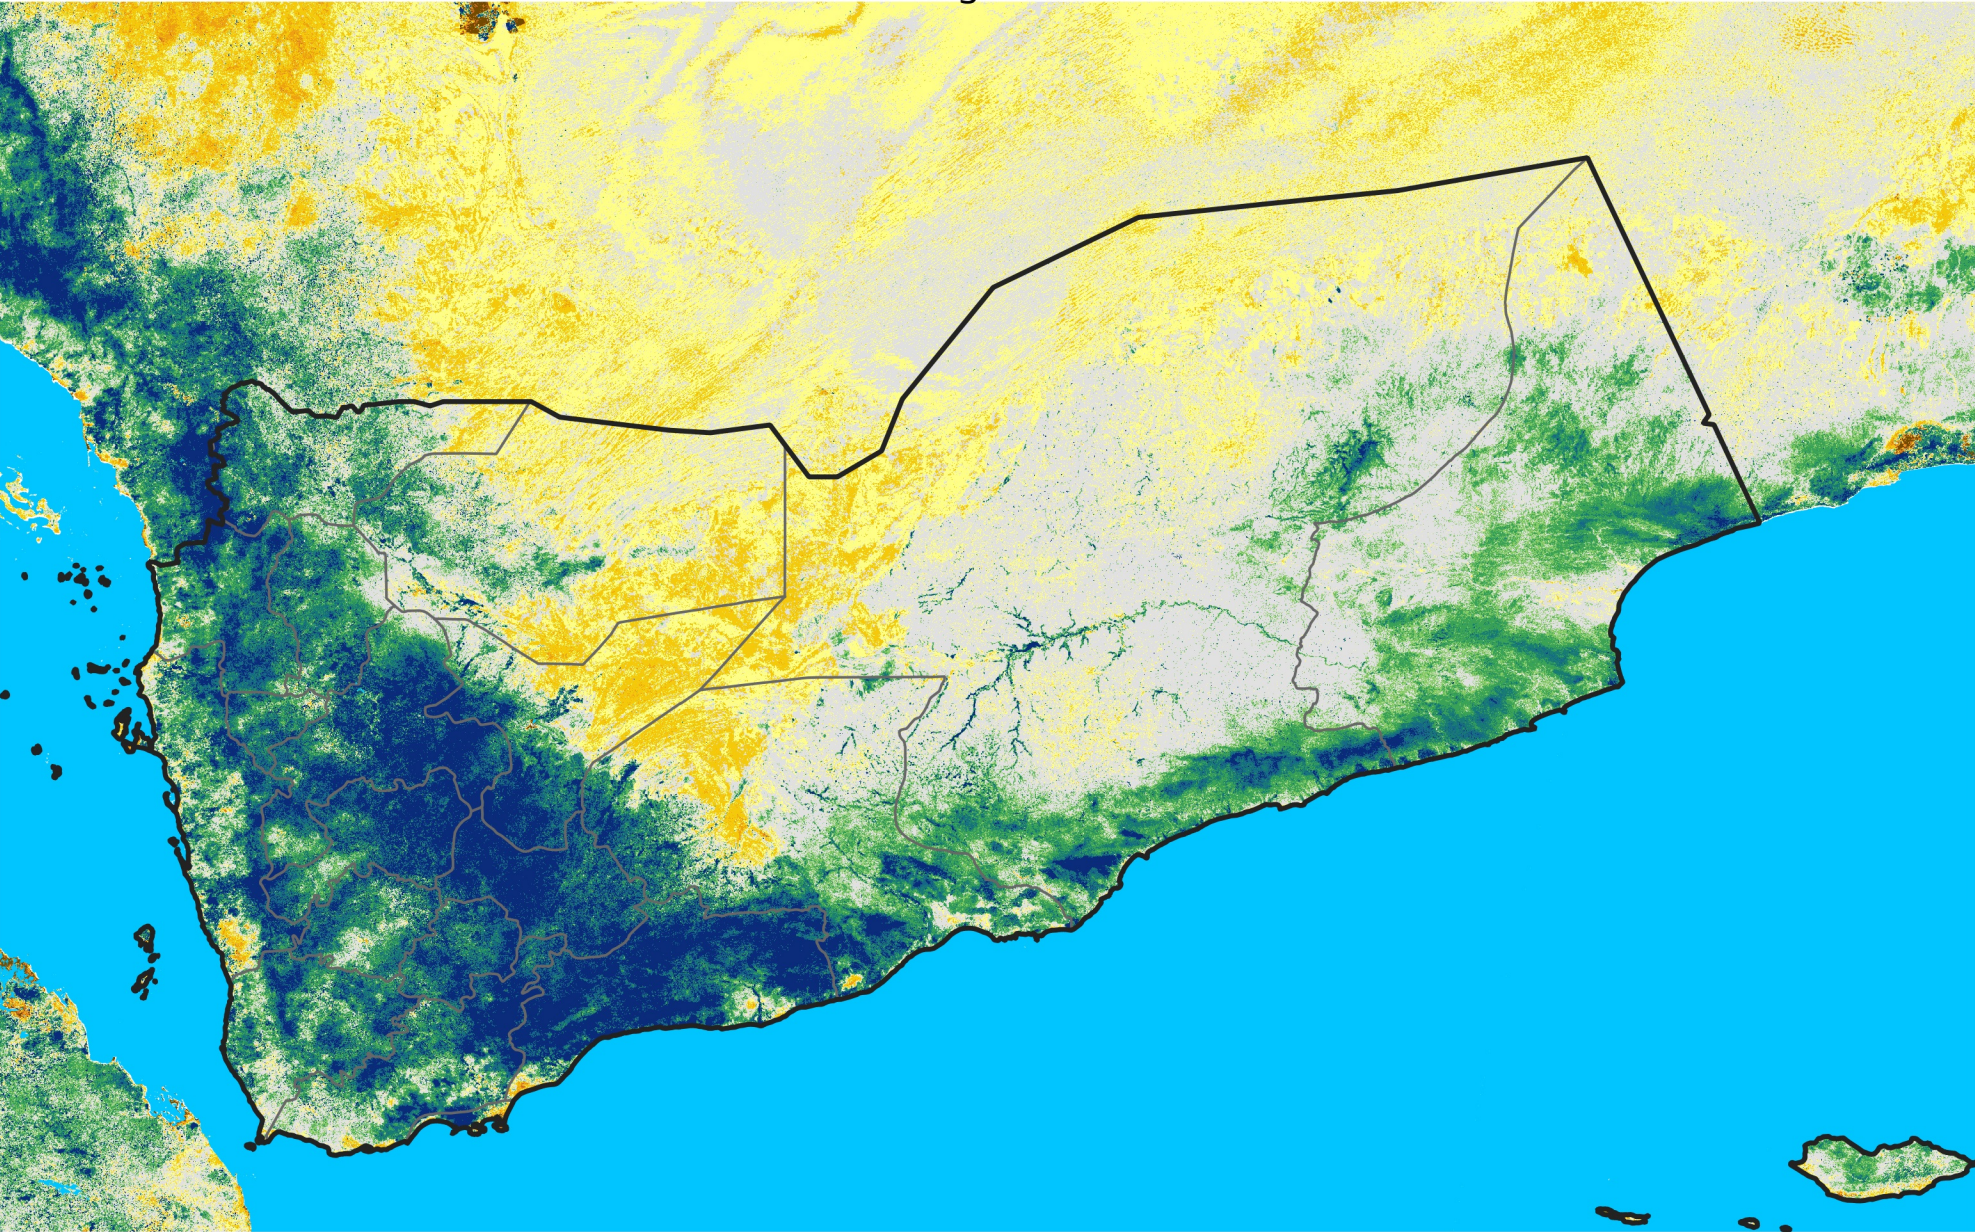

# Yemen

## Percent of Mean NDVI

2020 / mean (2003 - 2022)

Period 22 / August 01 - 10, 2020