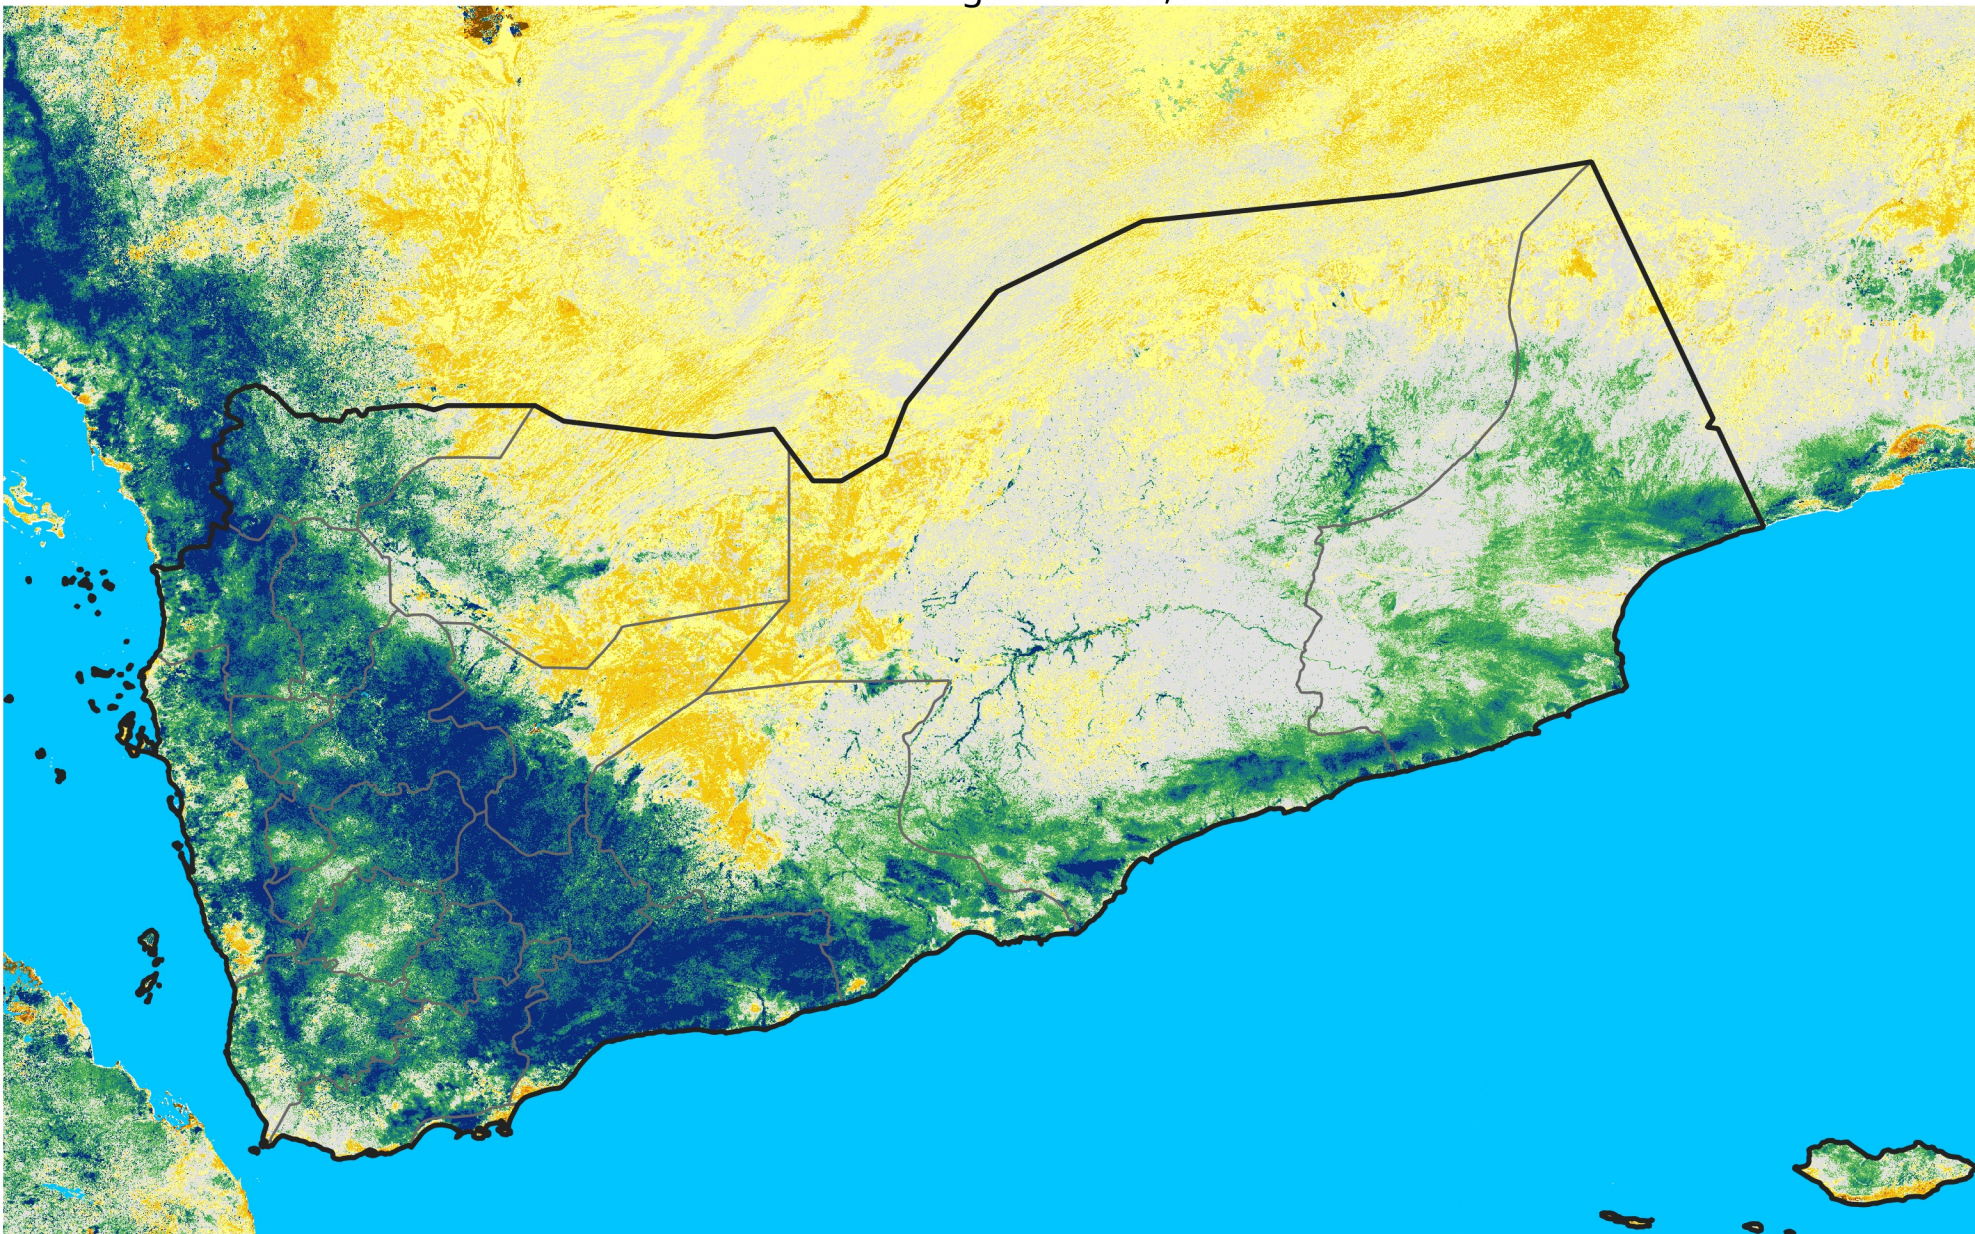

# Yemen

## Percent of Mean NDVI

2020 / mean (2003 - 2022)

Period 23 / August 11 - 20, 2020