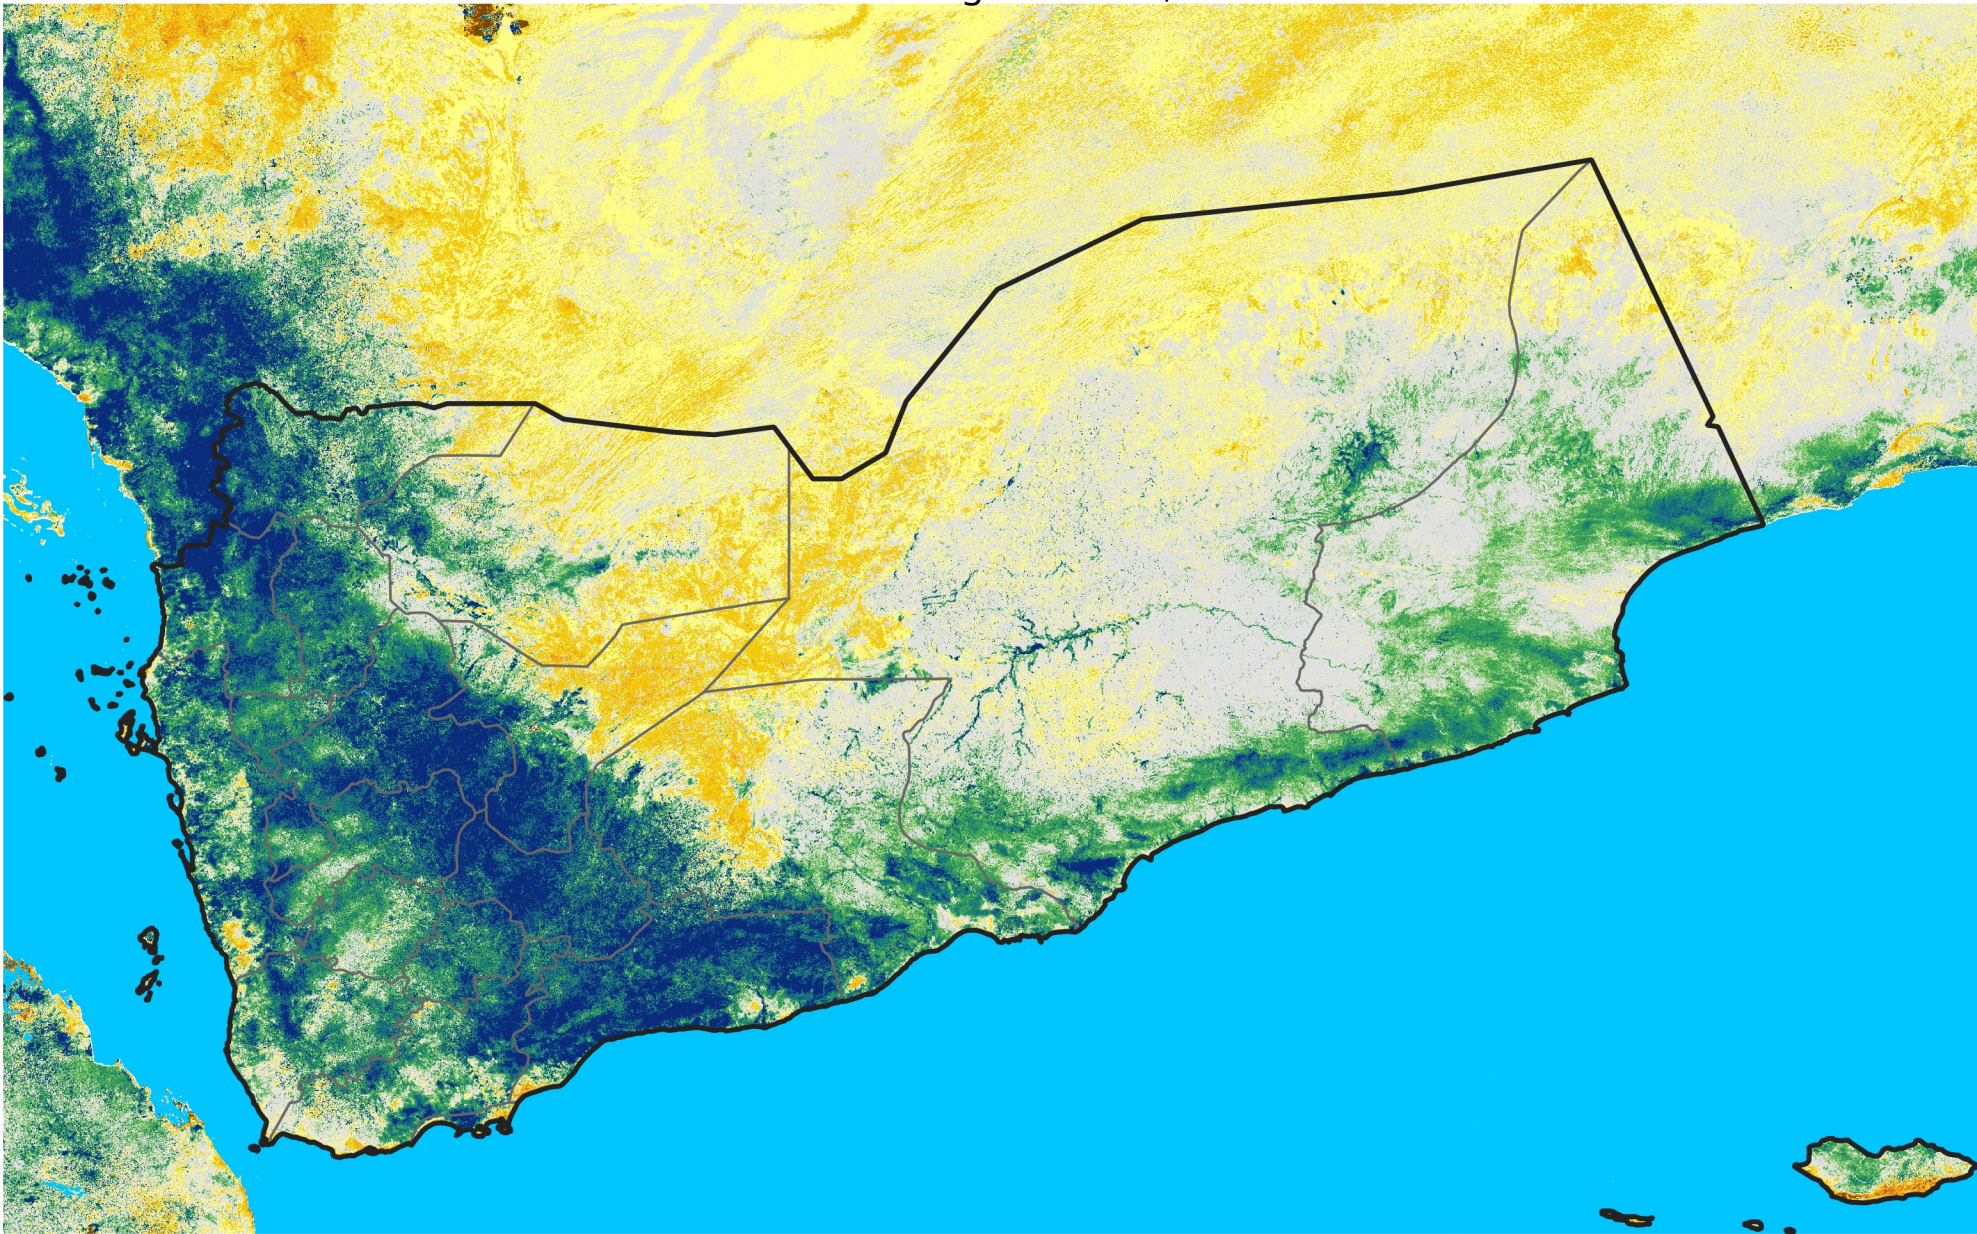

# Yemen

## Percent of Mean NDVI

2020 / mean (2003 - 2022)

Period 24 / August 21 - 31, 2020