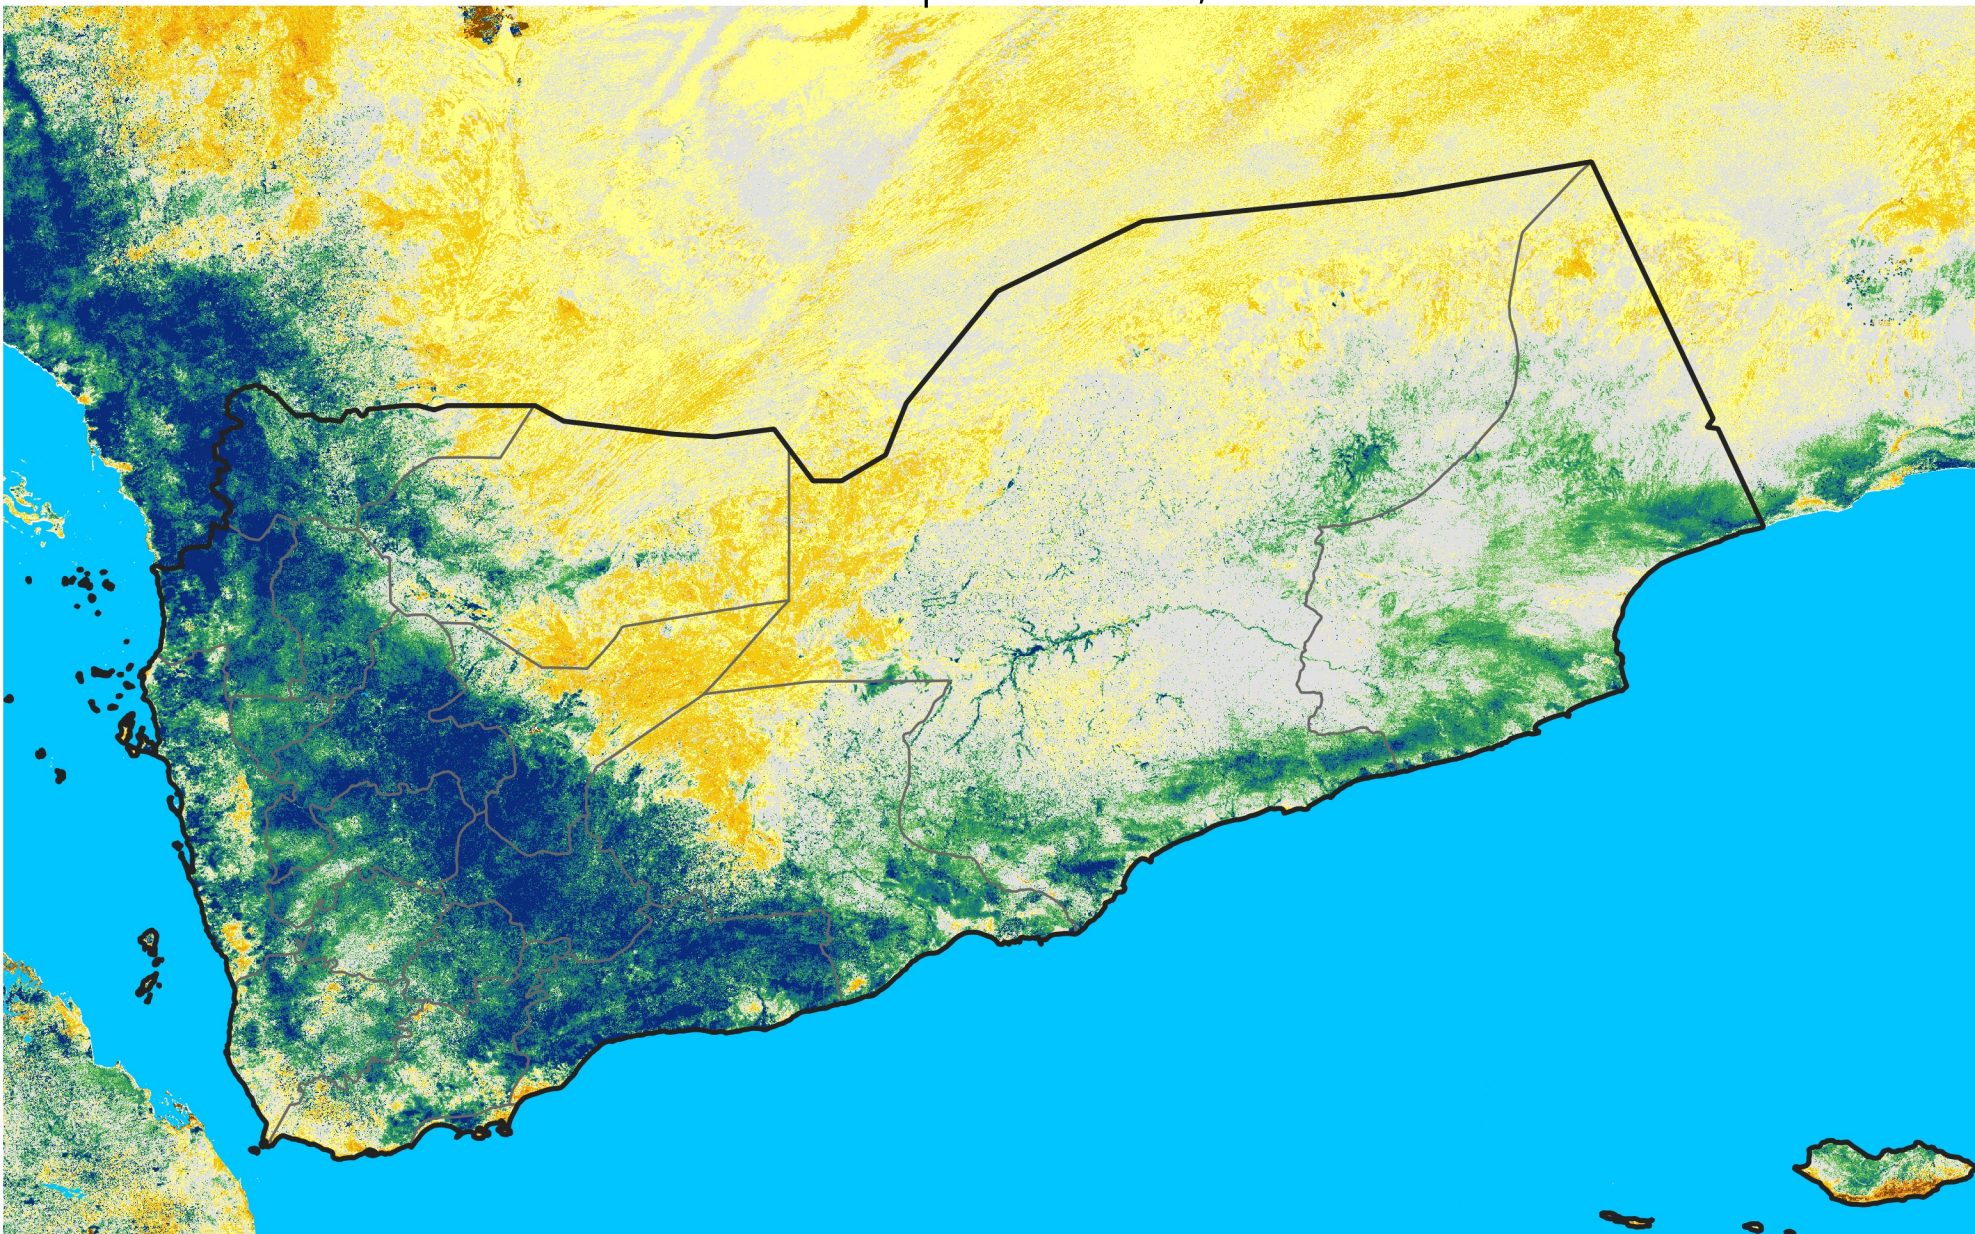

# Yemen

## Percent of Mean NDVI

2020 / mean (2003 - 2022)

Period 25 / September 01 - 10, 2020