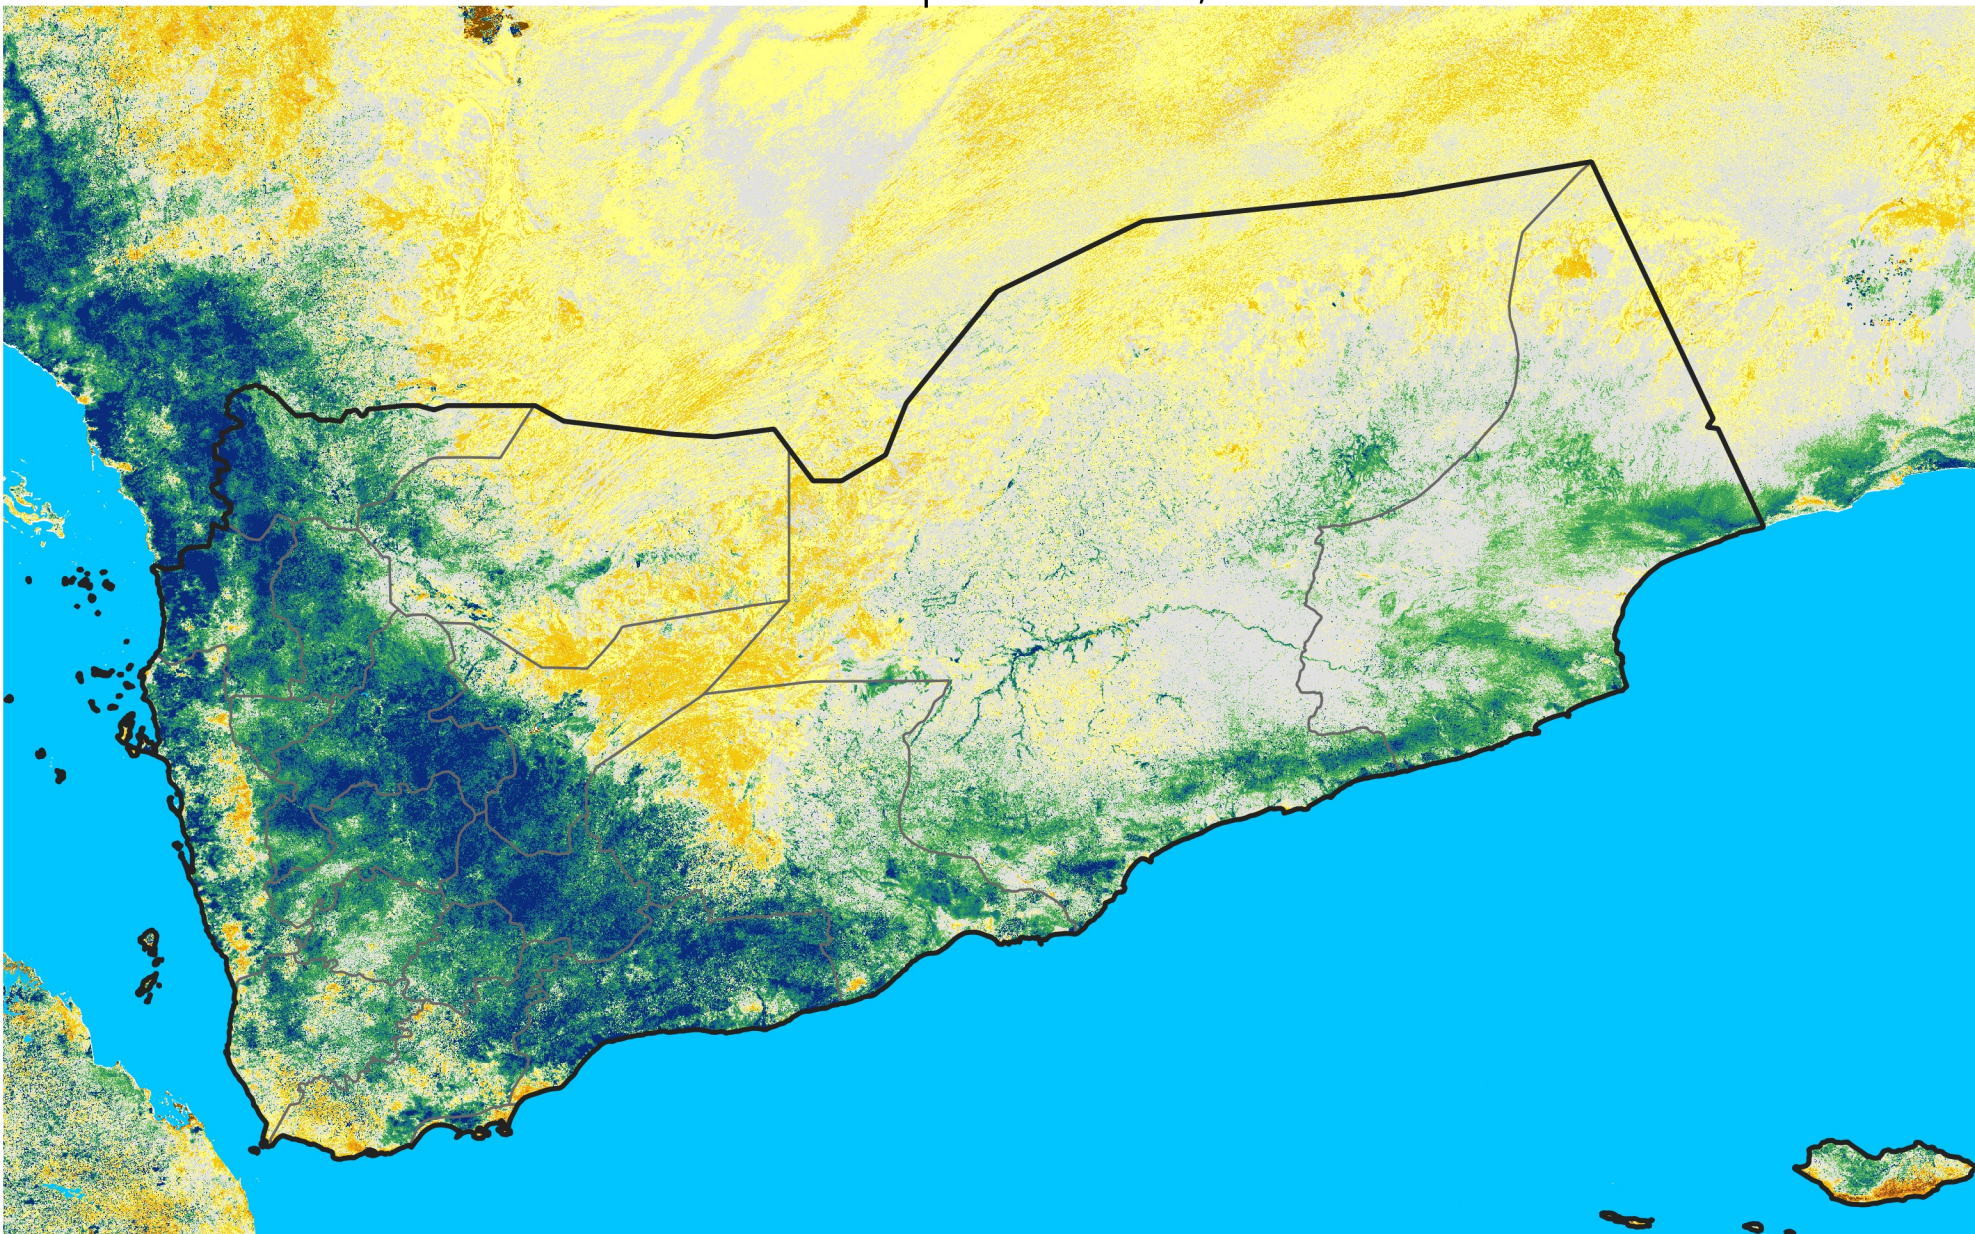

Yemen

Percent of Mean NDVI

2020 / mean (2003 - 2022)

Period 26 / September 11 - 20, 2020

Percent of Normal