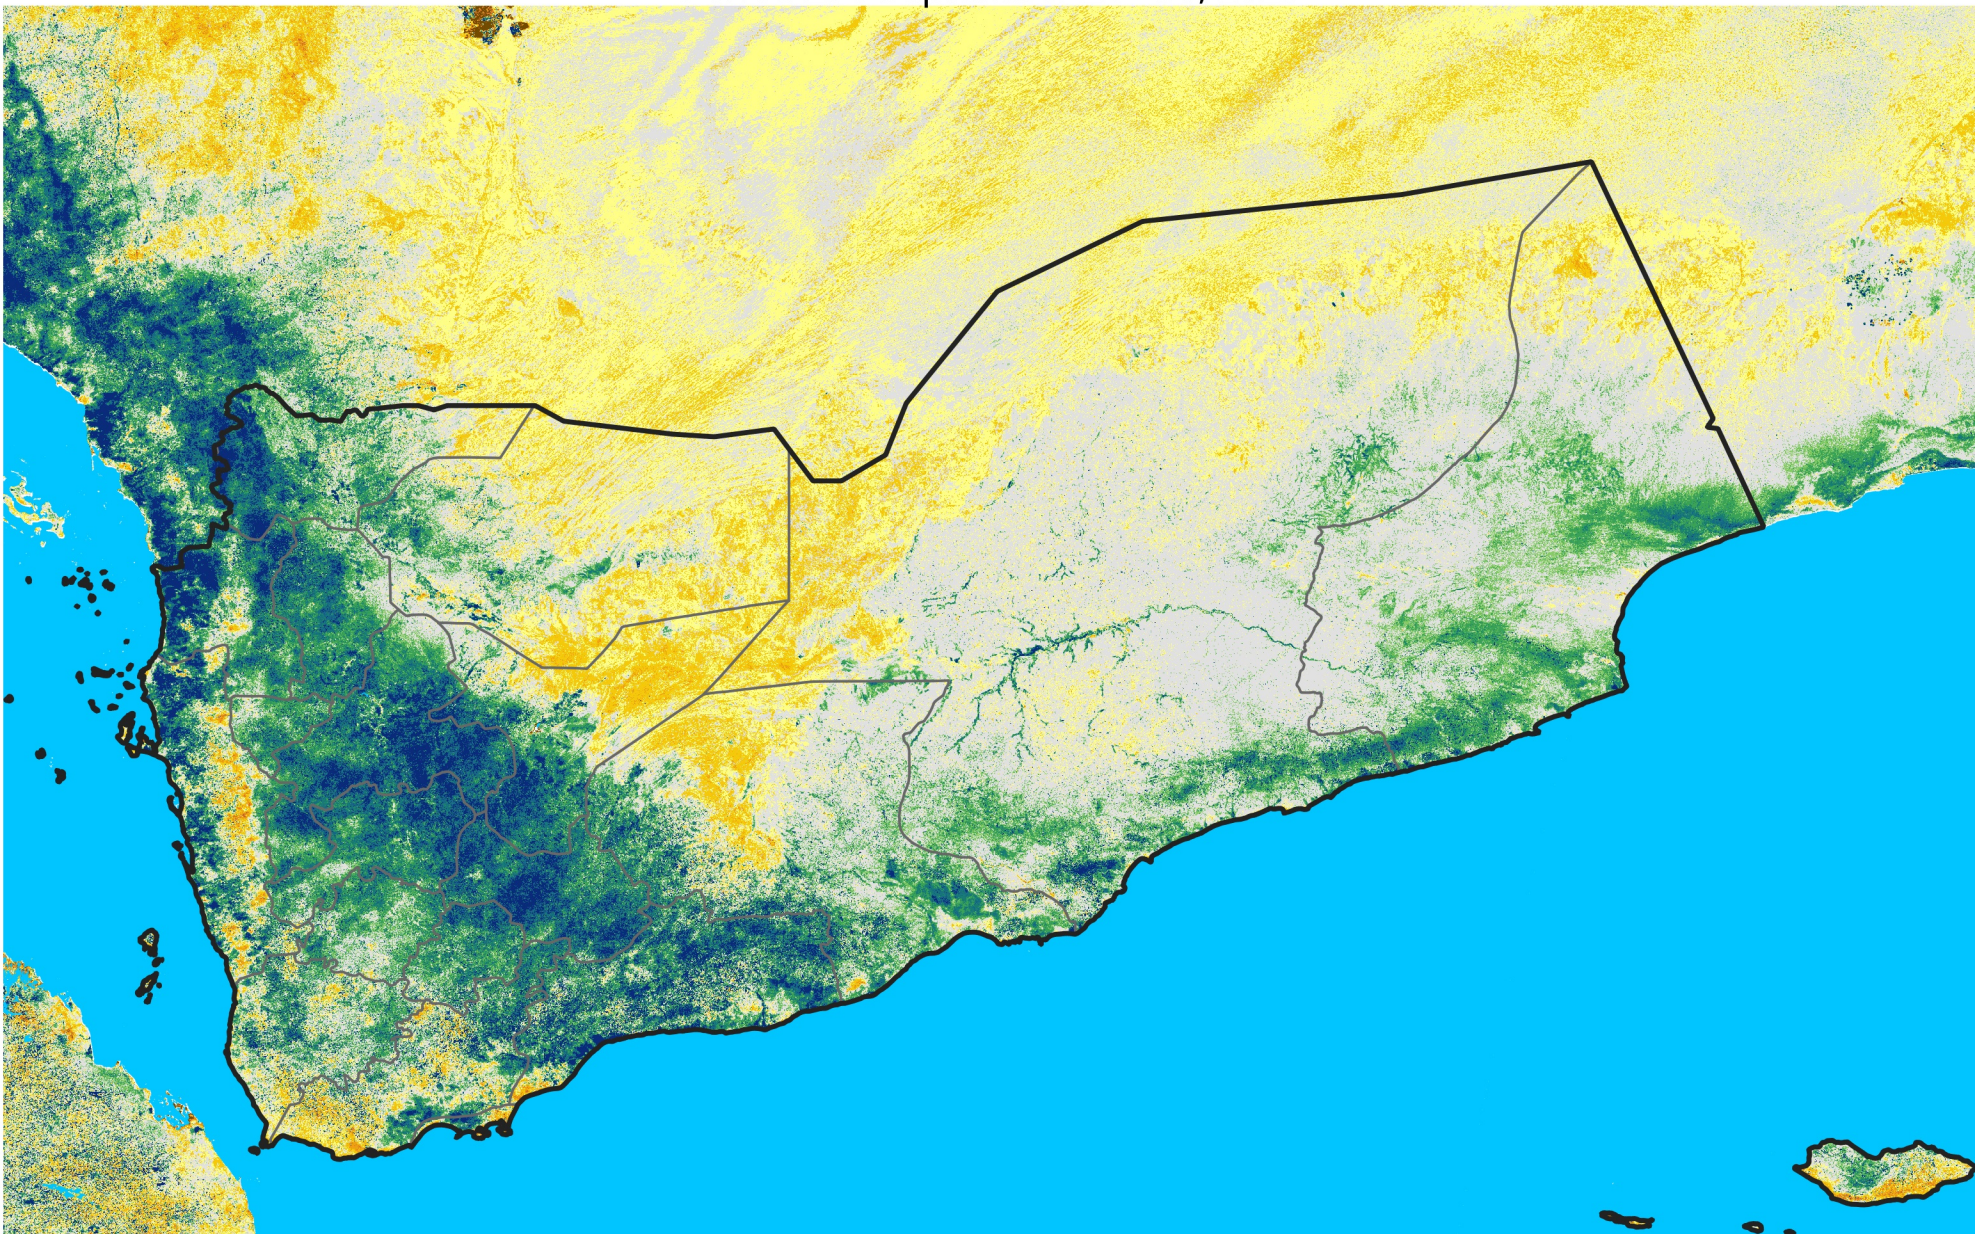

Yemen

Percent of Mean NDVI

2020 / mean (2003 - 2022)

Period 27 / September 21 - 30, 2020

Percent of Normal