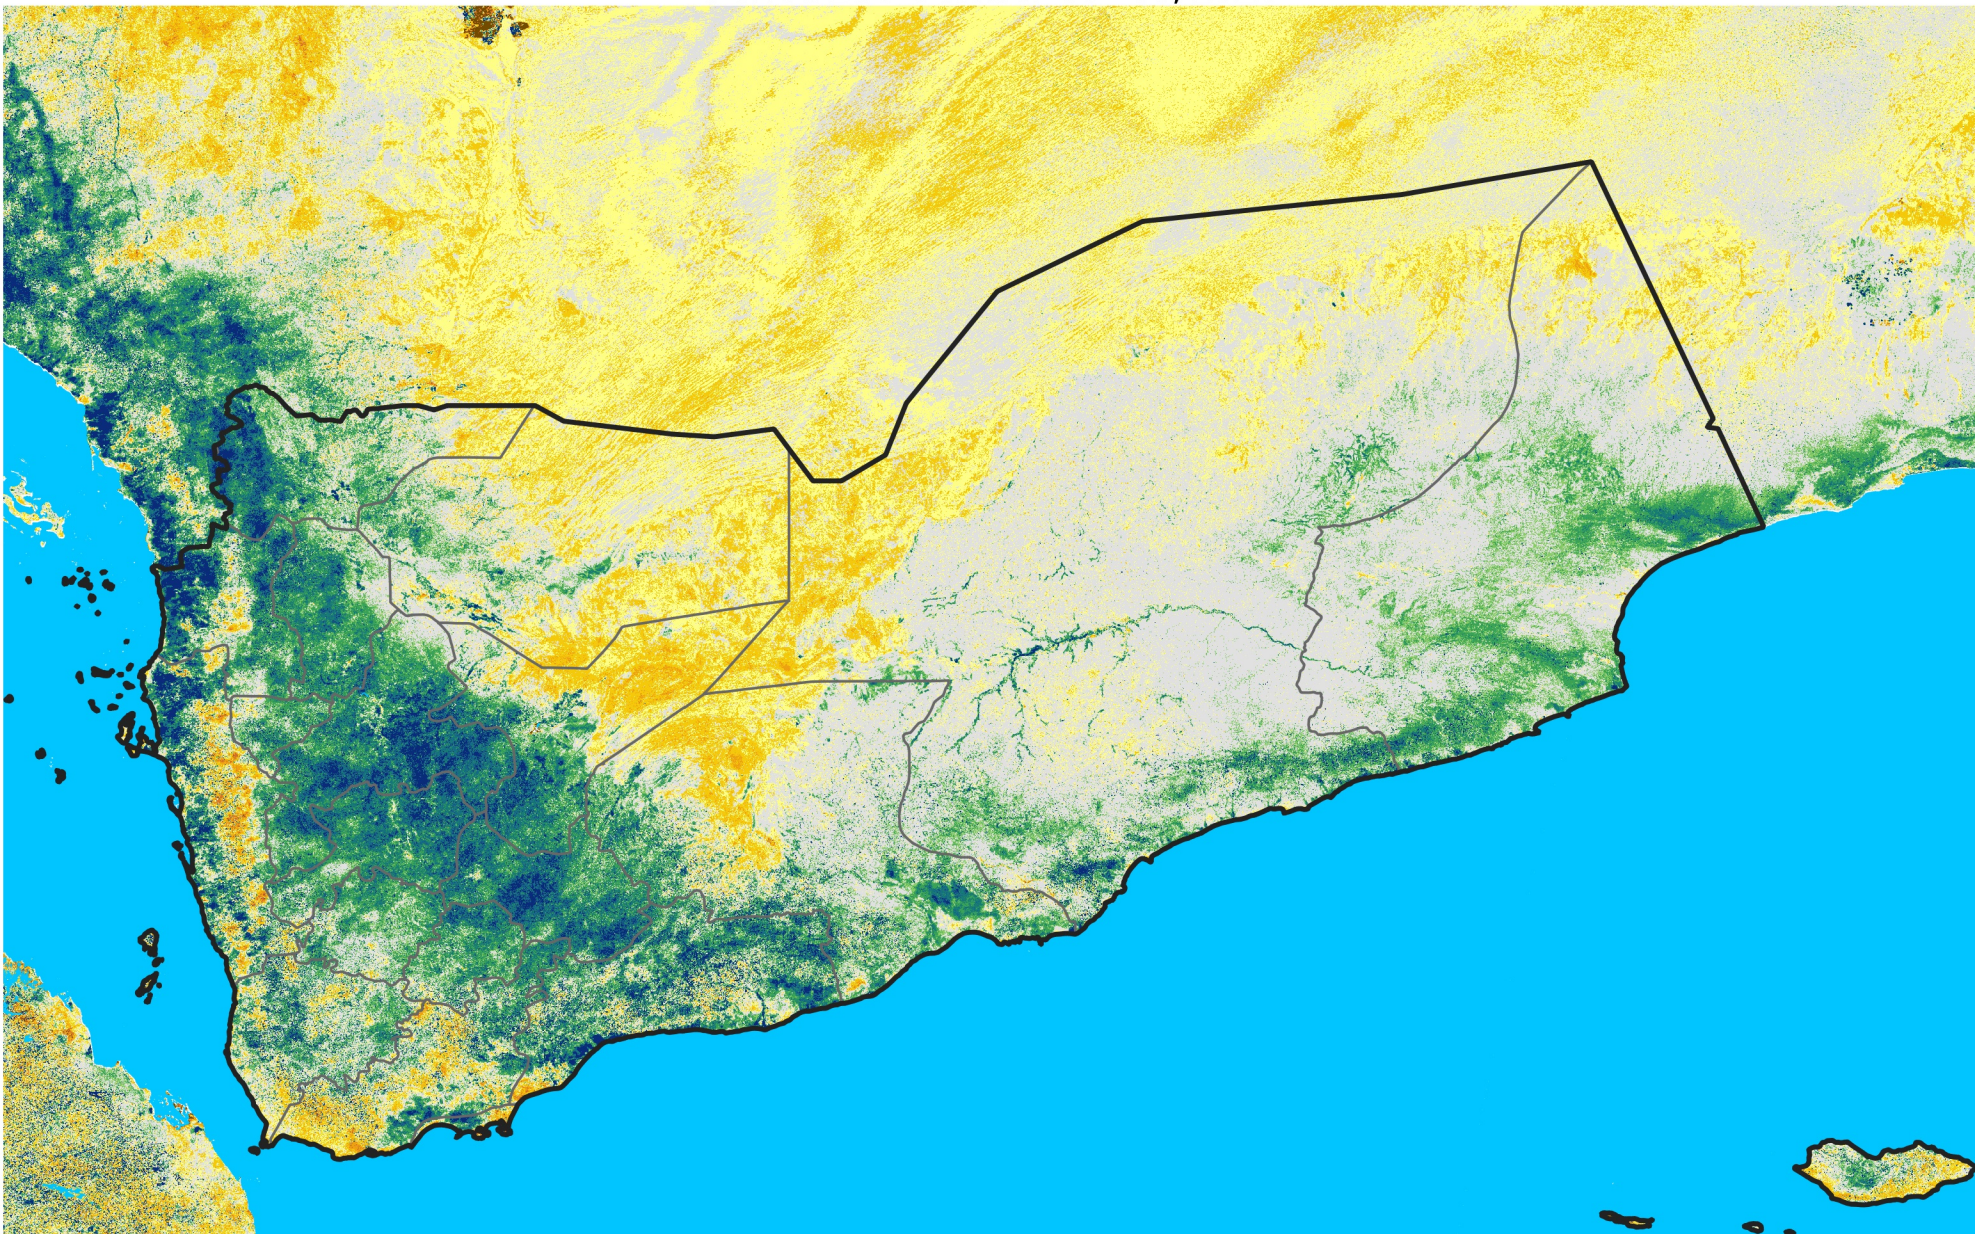

Yemen

Percent of Mean NDVI

2020 / mean (2003 - 2022)

Period 28 / October 01 - 10, 2020

Percent of Normal