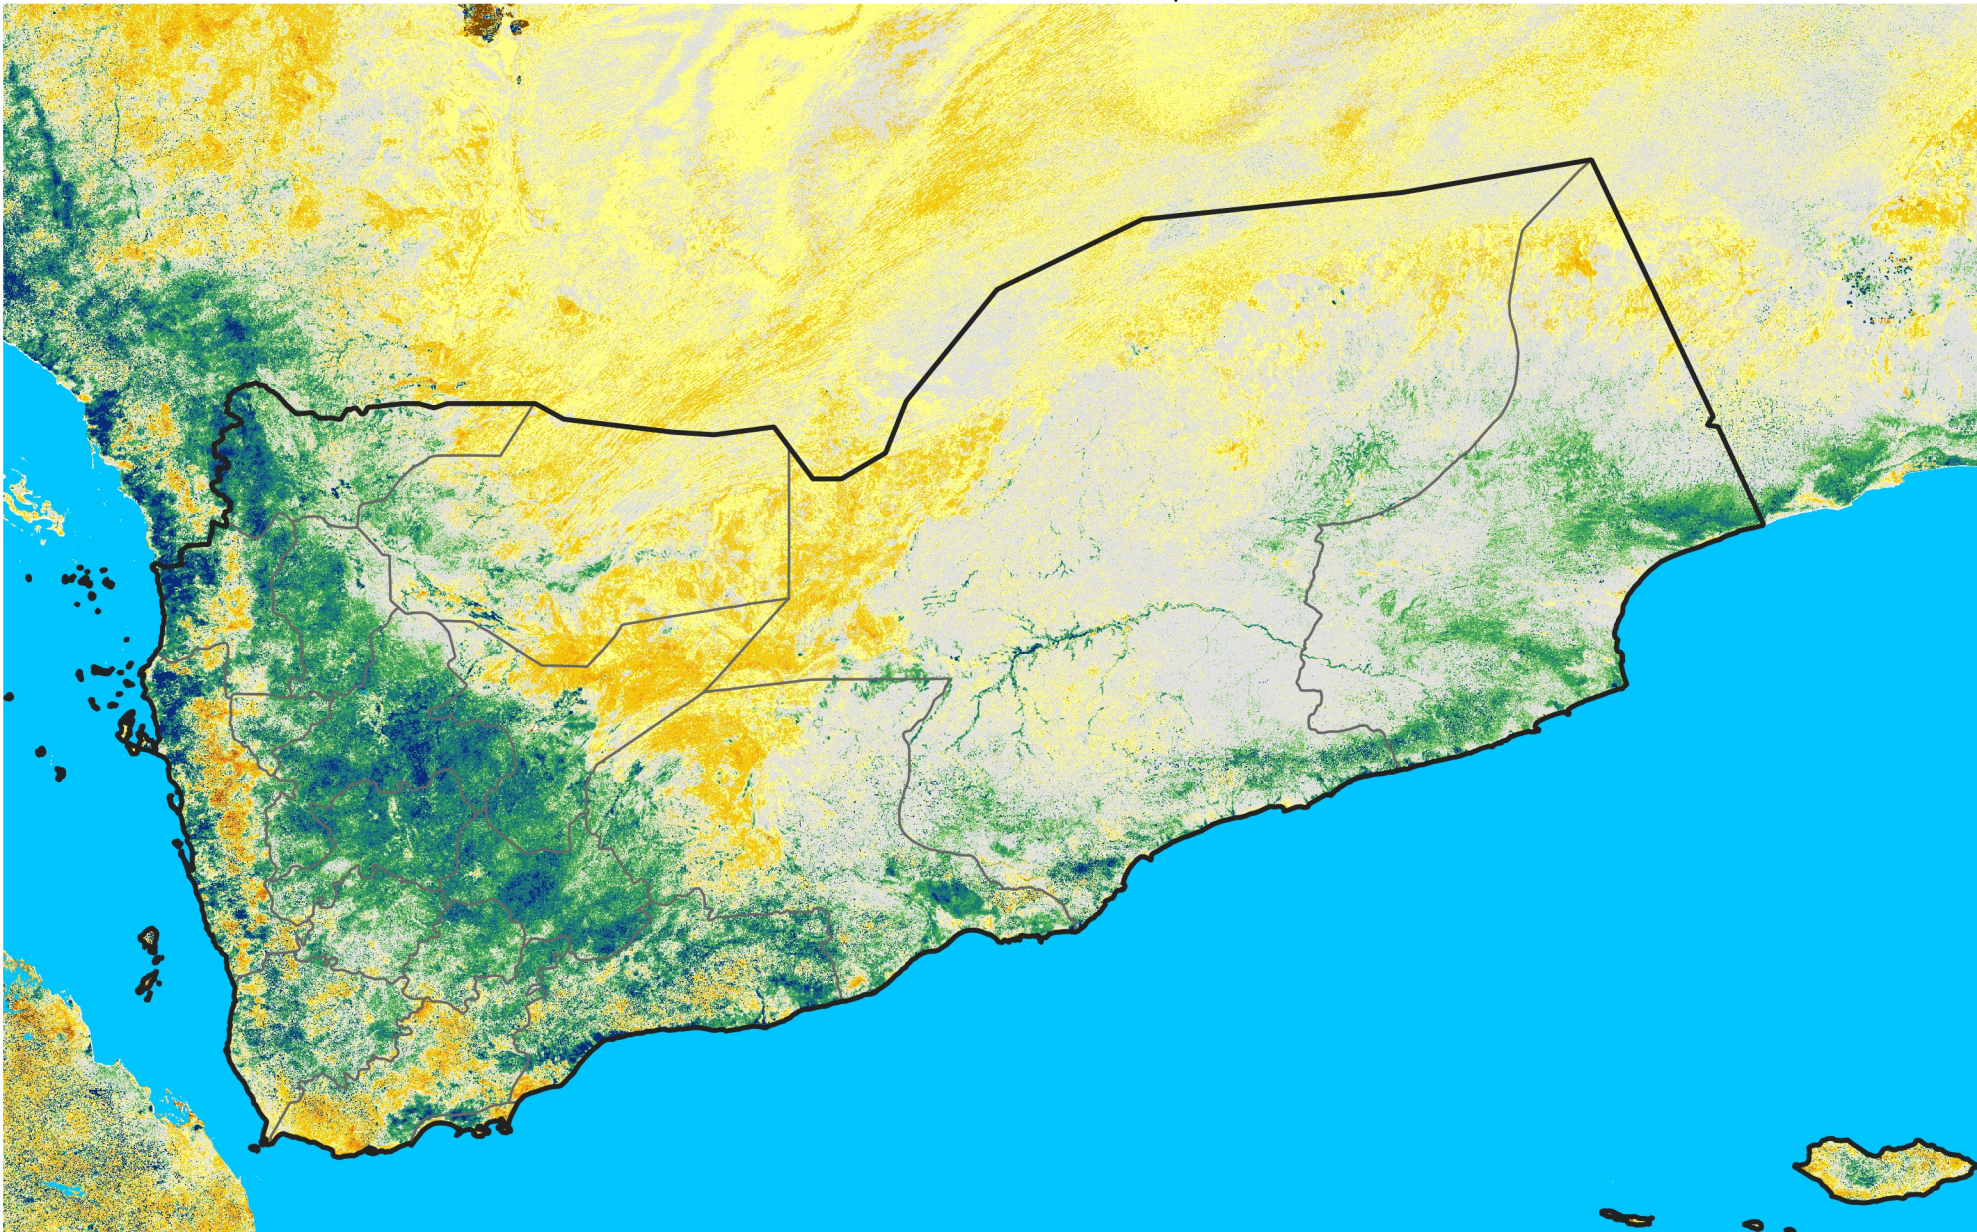

Yemen

Percent of Mean NDVI

2020 / mean (2003 - 2022)

Period 29 / October 11 - 20, 2020

Percent of Normal