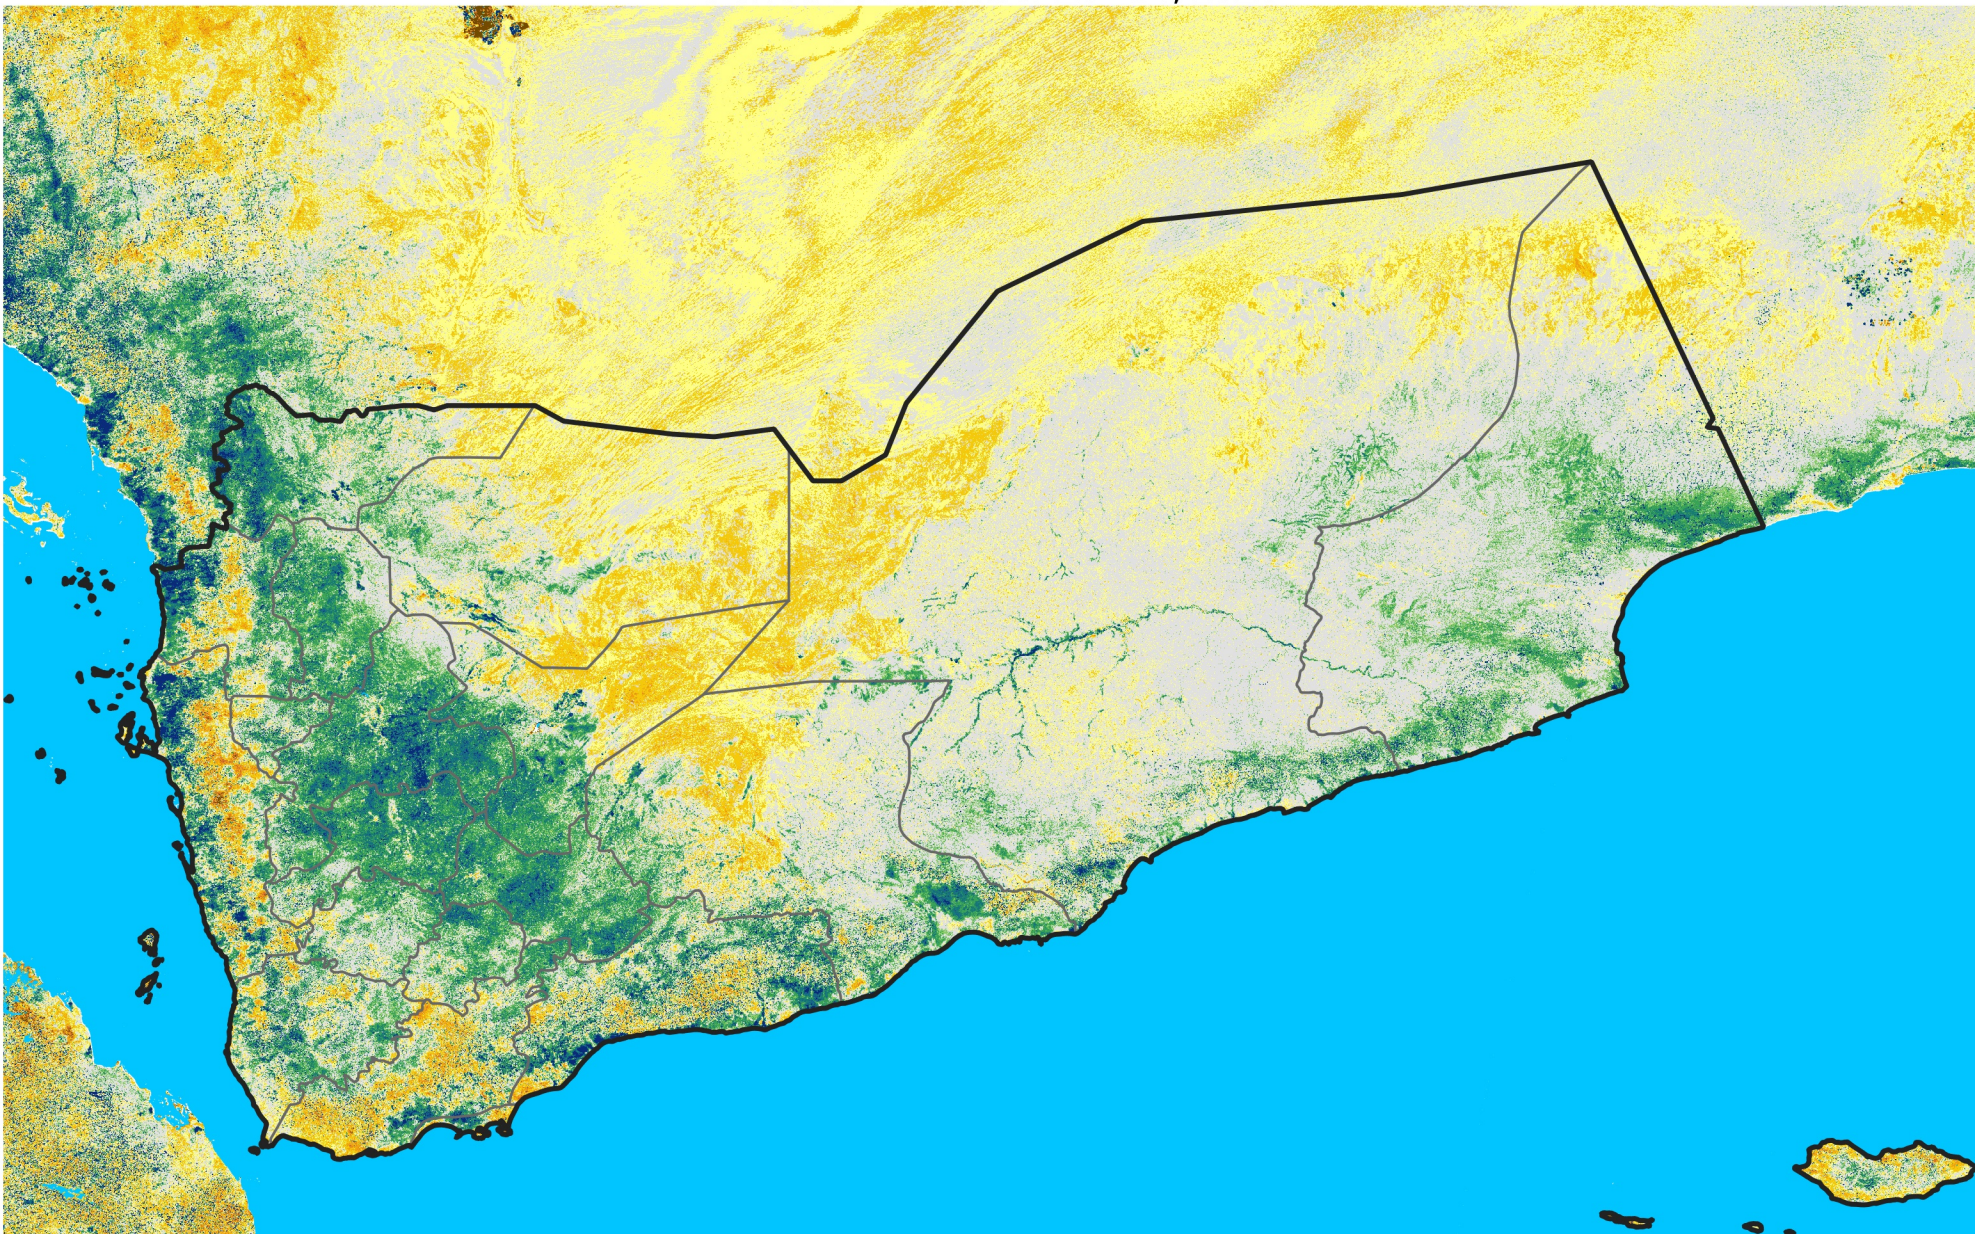

Yemen

Percent of Mean NDVI

2020 / mean (2003 - 2022)

Period 30 / October 21 - 31, 2020

Percent of Normal