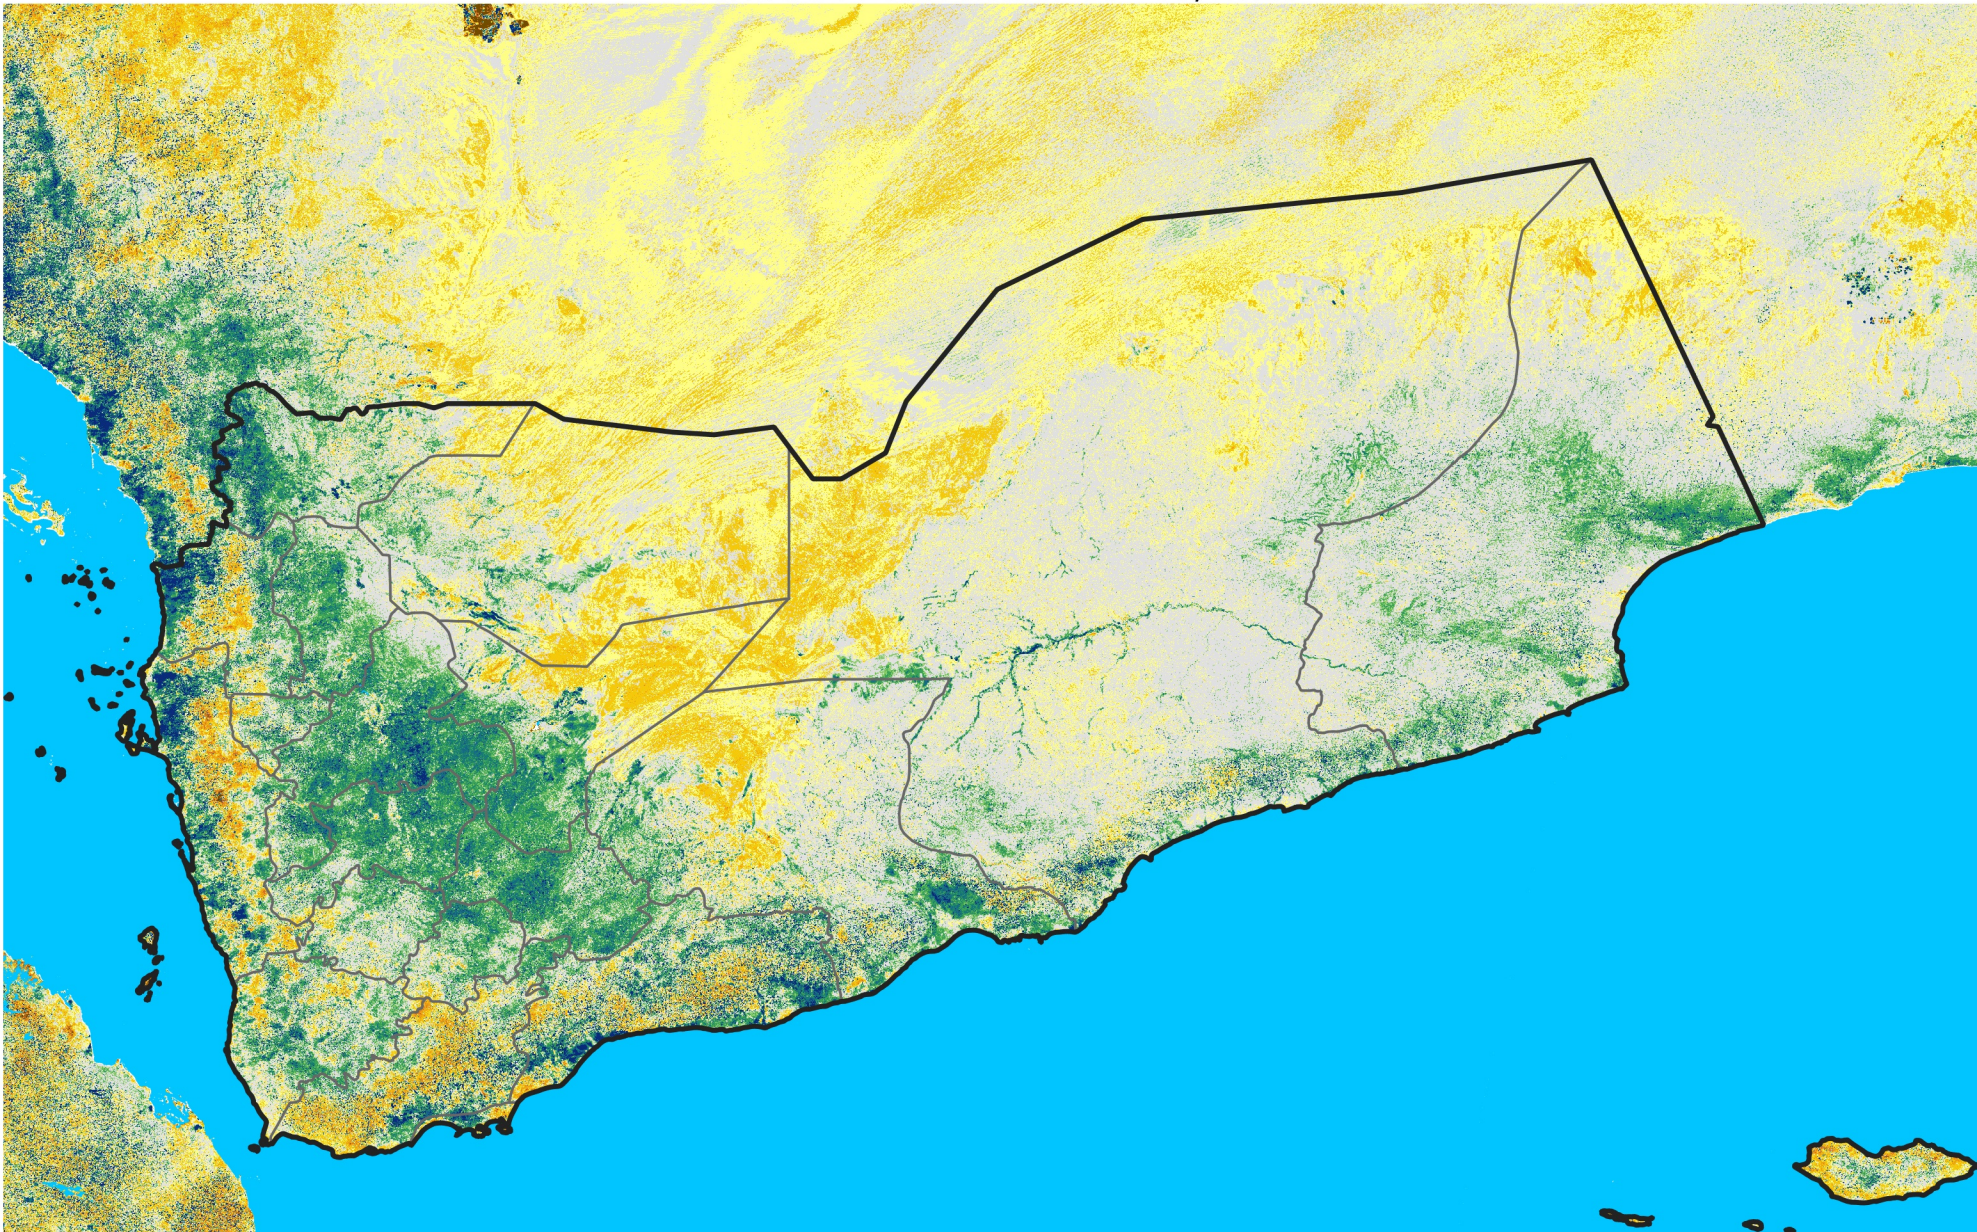

Yemen

Percent of Mean NDVI

2020 / mean (2003 - 2022)

Period 31 / November 01 - 10, 2020

Percent of Normal