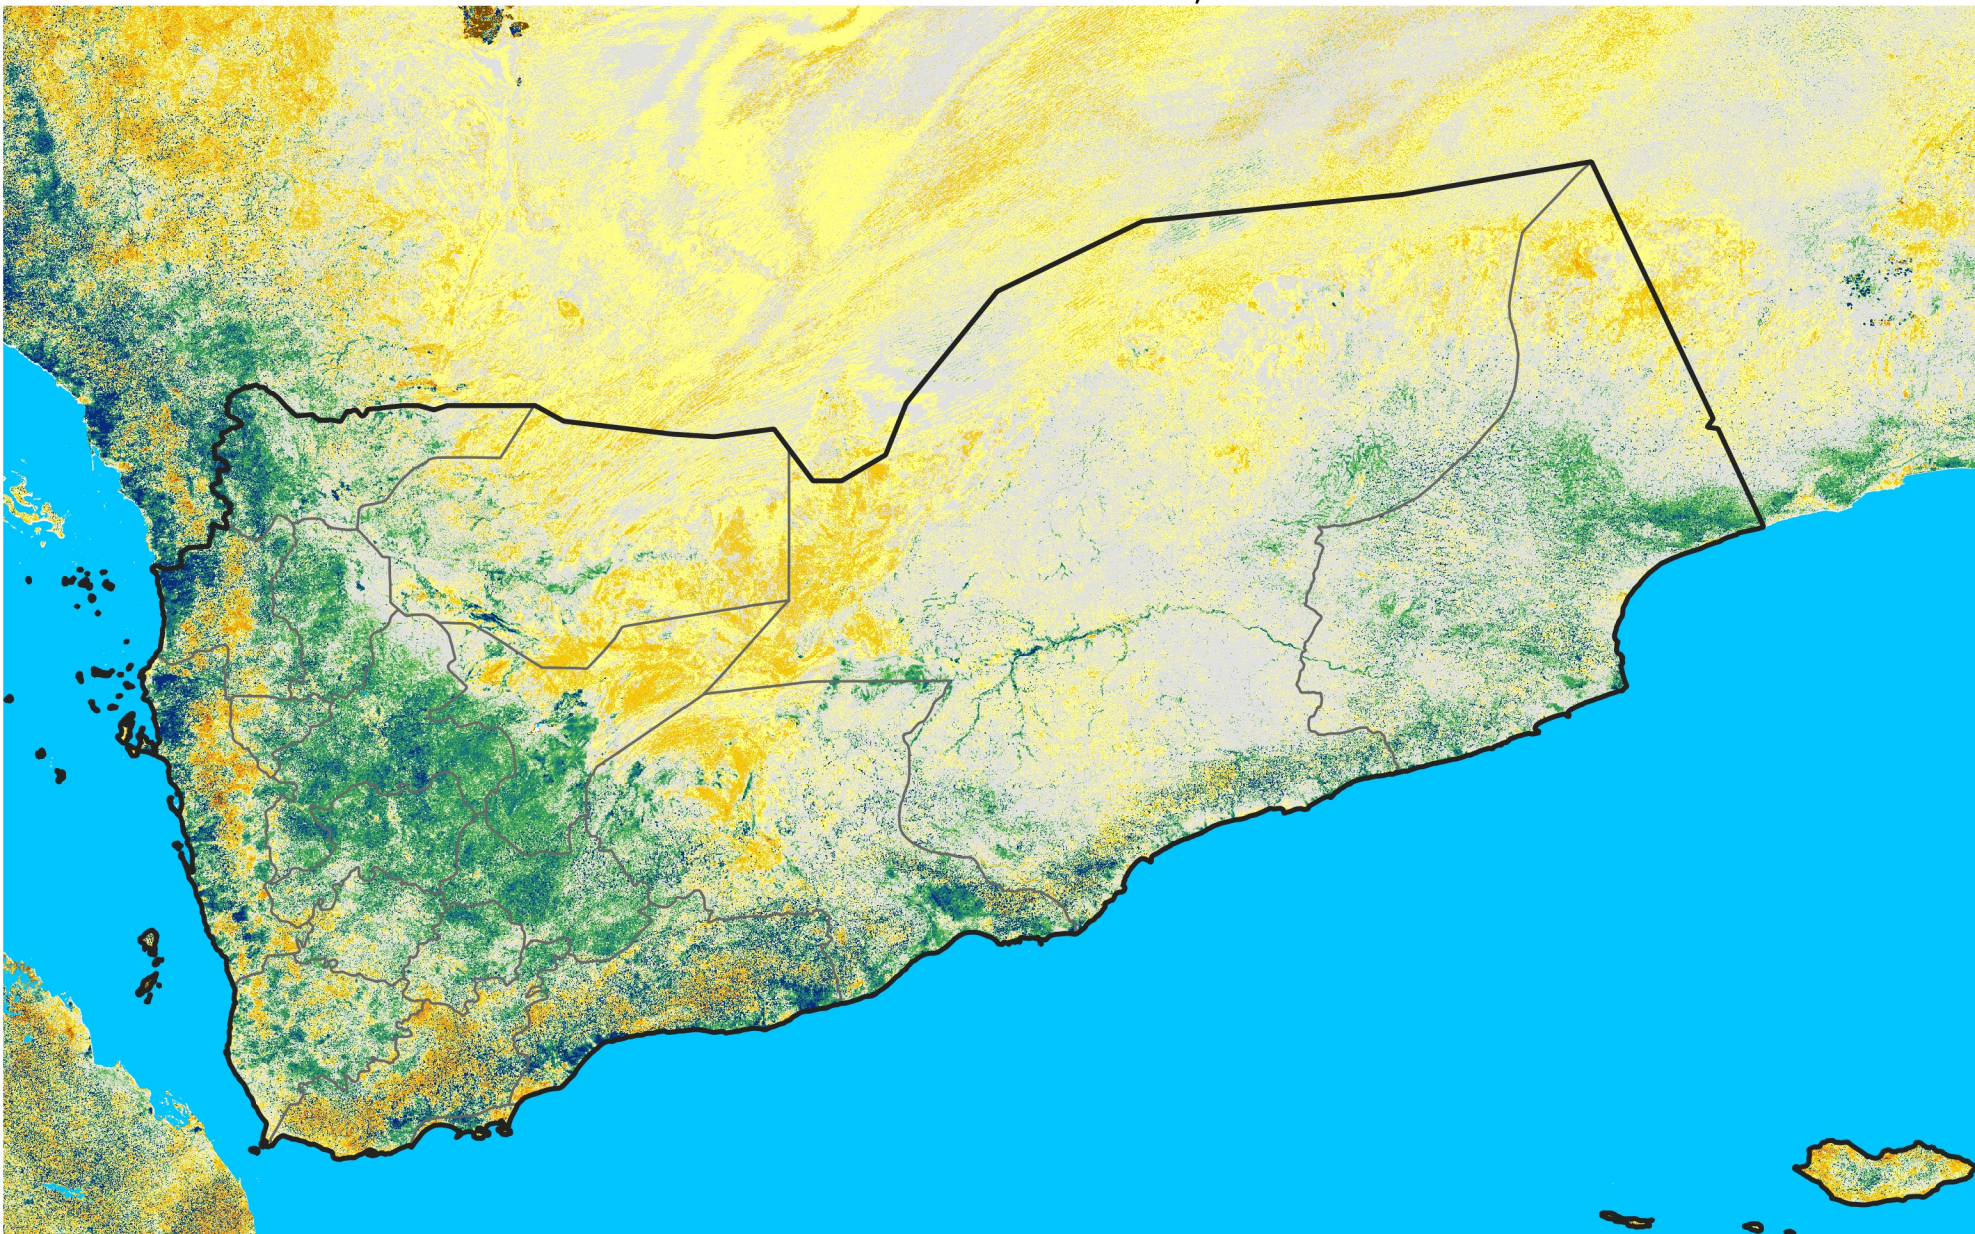

Yemen

Percent of Mean NDVI

2020 / mean (2003 - 2022)

Period 32 / November 11 - 20, 2020

Percent of Normal