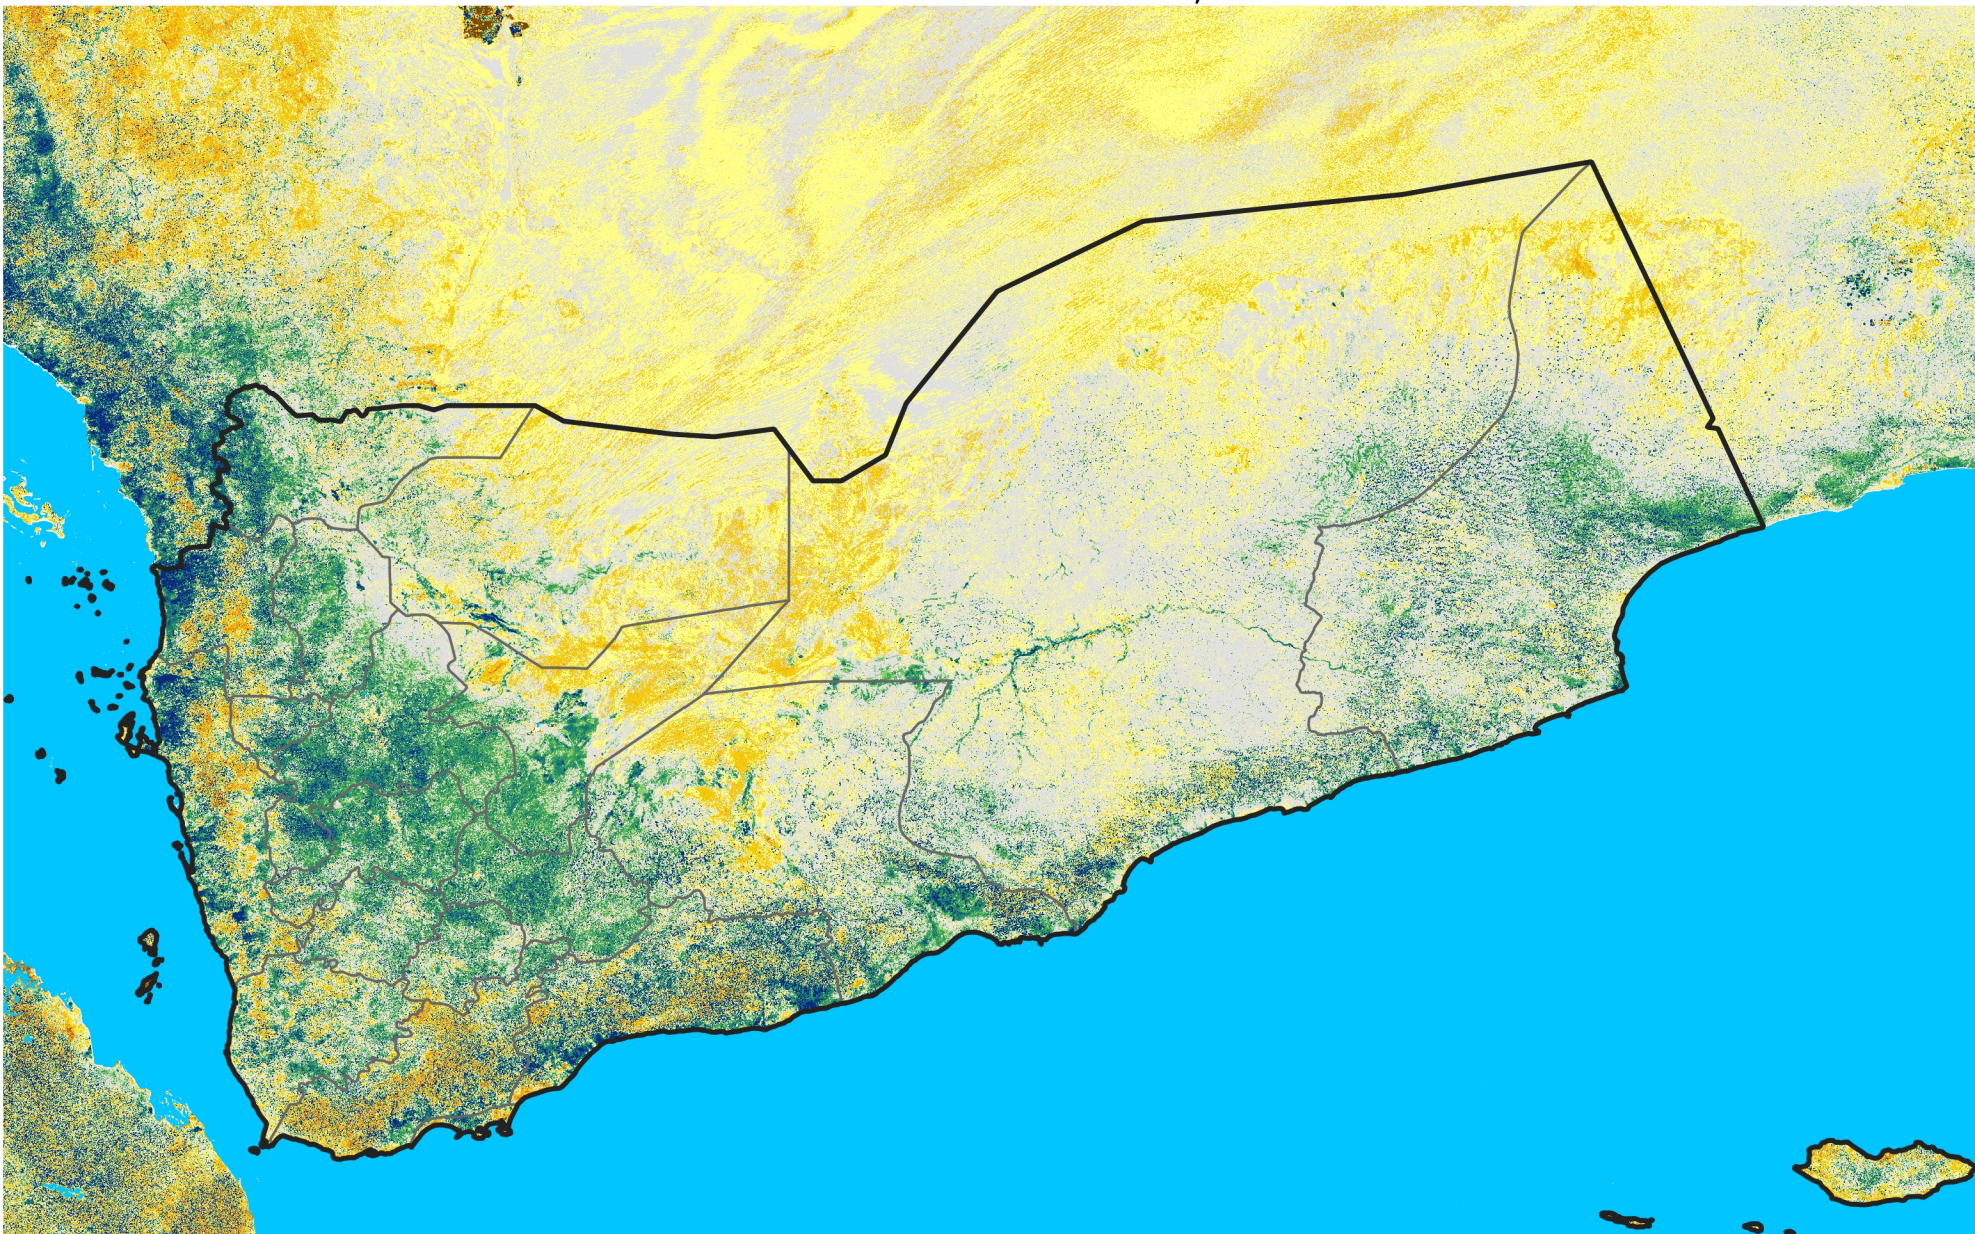

# Yemen

## Percent of Mean NDVI

2020 / mean (2003 - 2022)

Period 33 / November 21 - 30, 2020