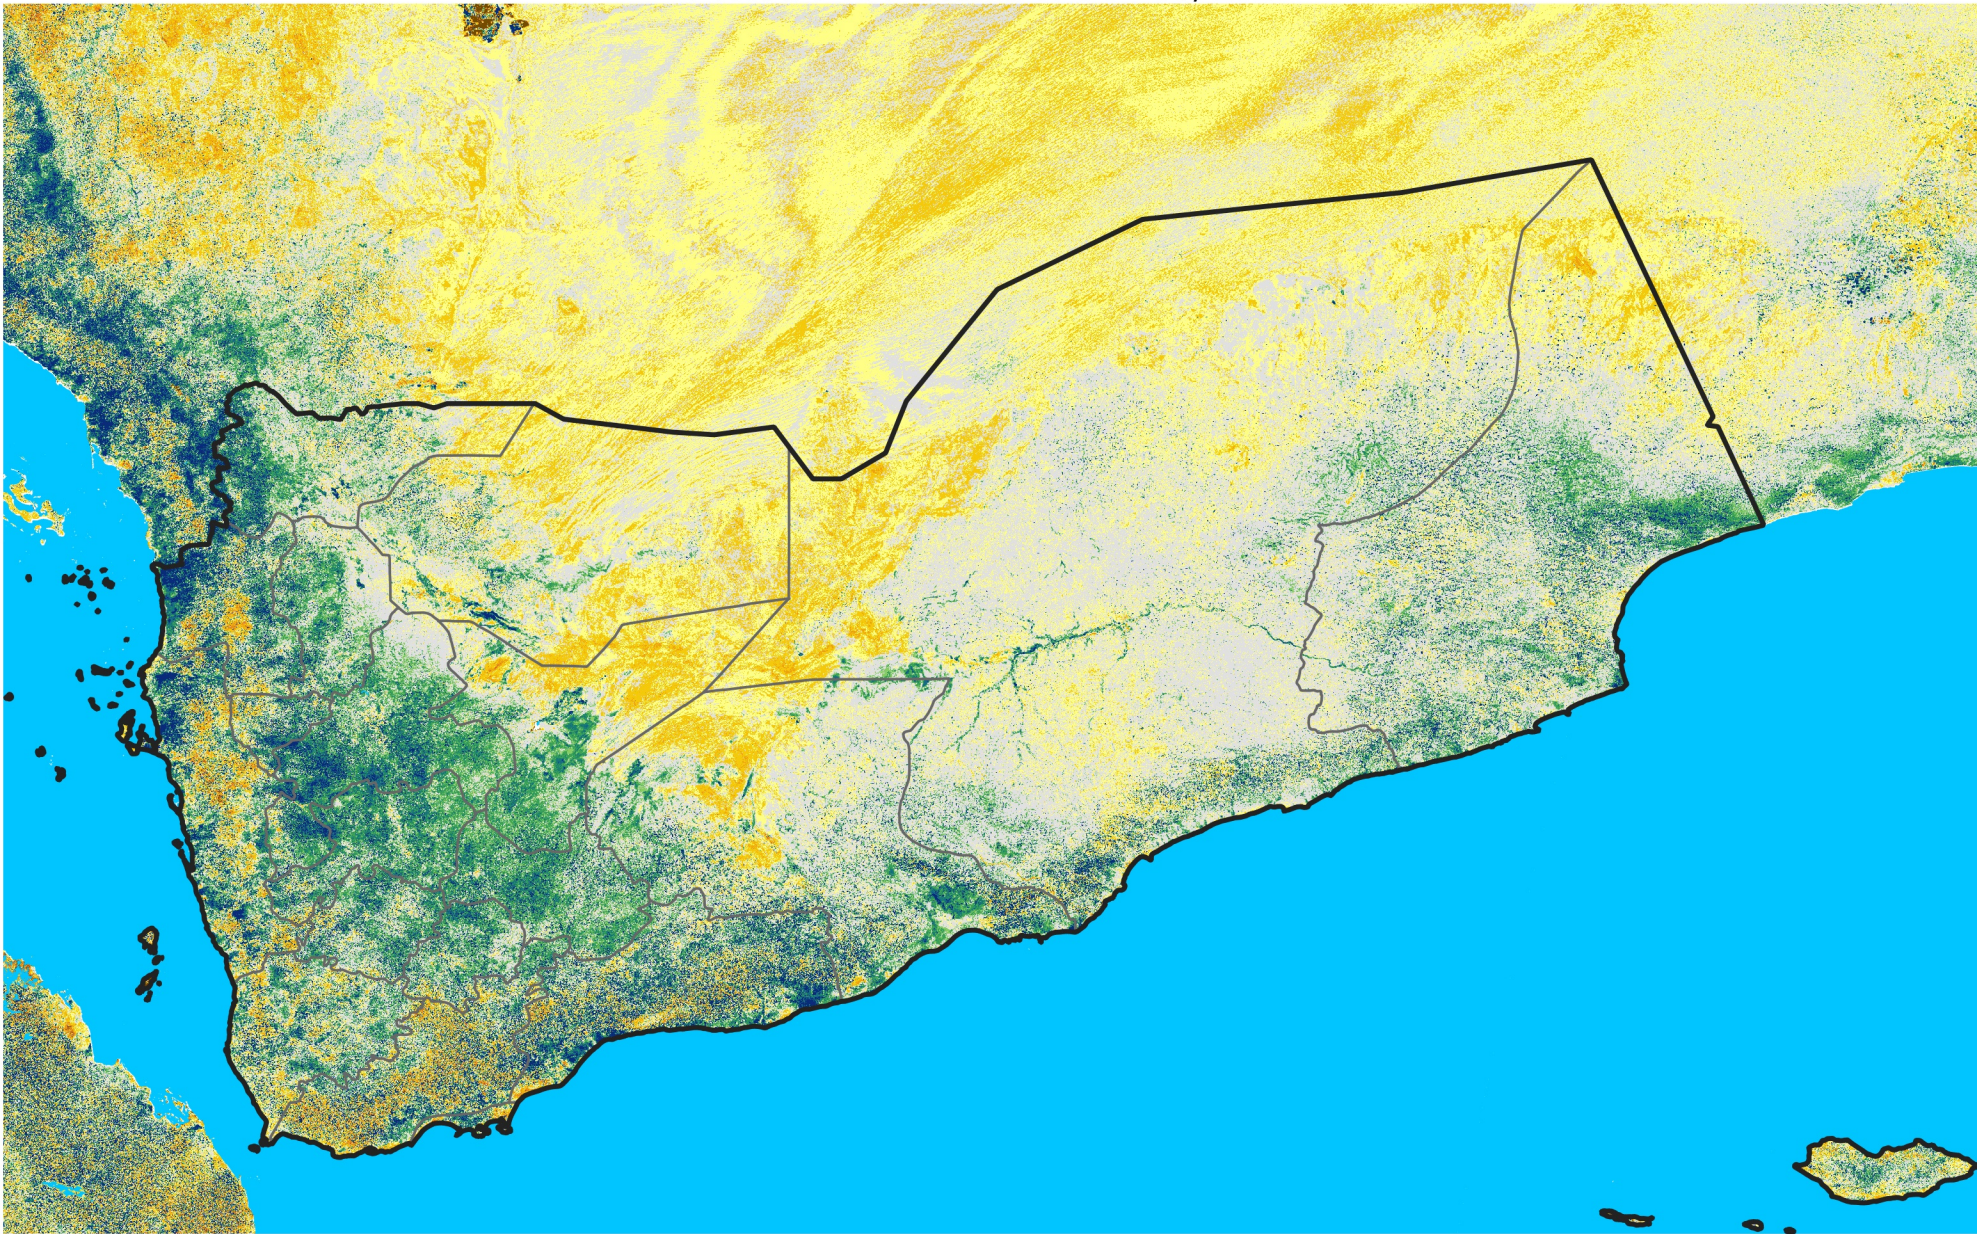

Yemen

Percent of Mean NDVI

2020 / mean (2003 - 2022)

Period 34 / December 01 - 10, 2020

Percent of Normal