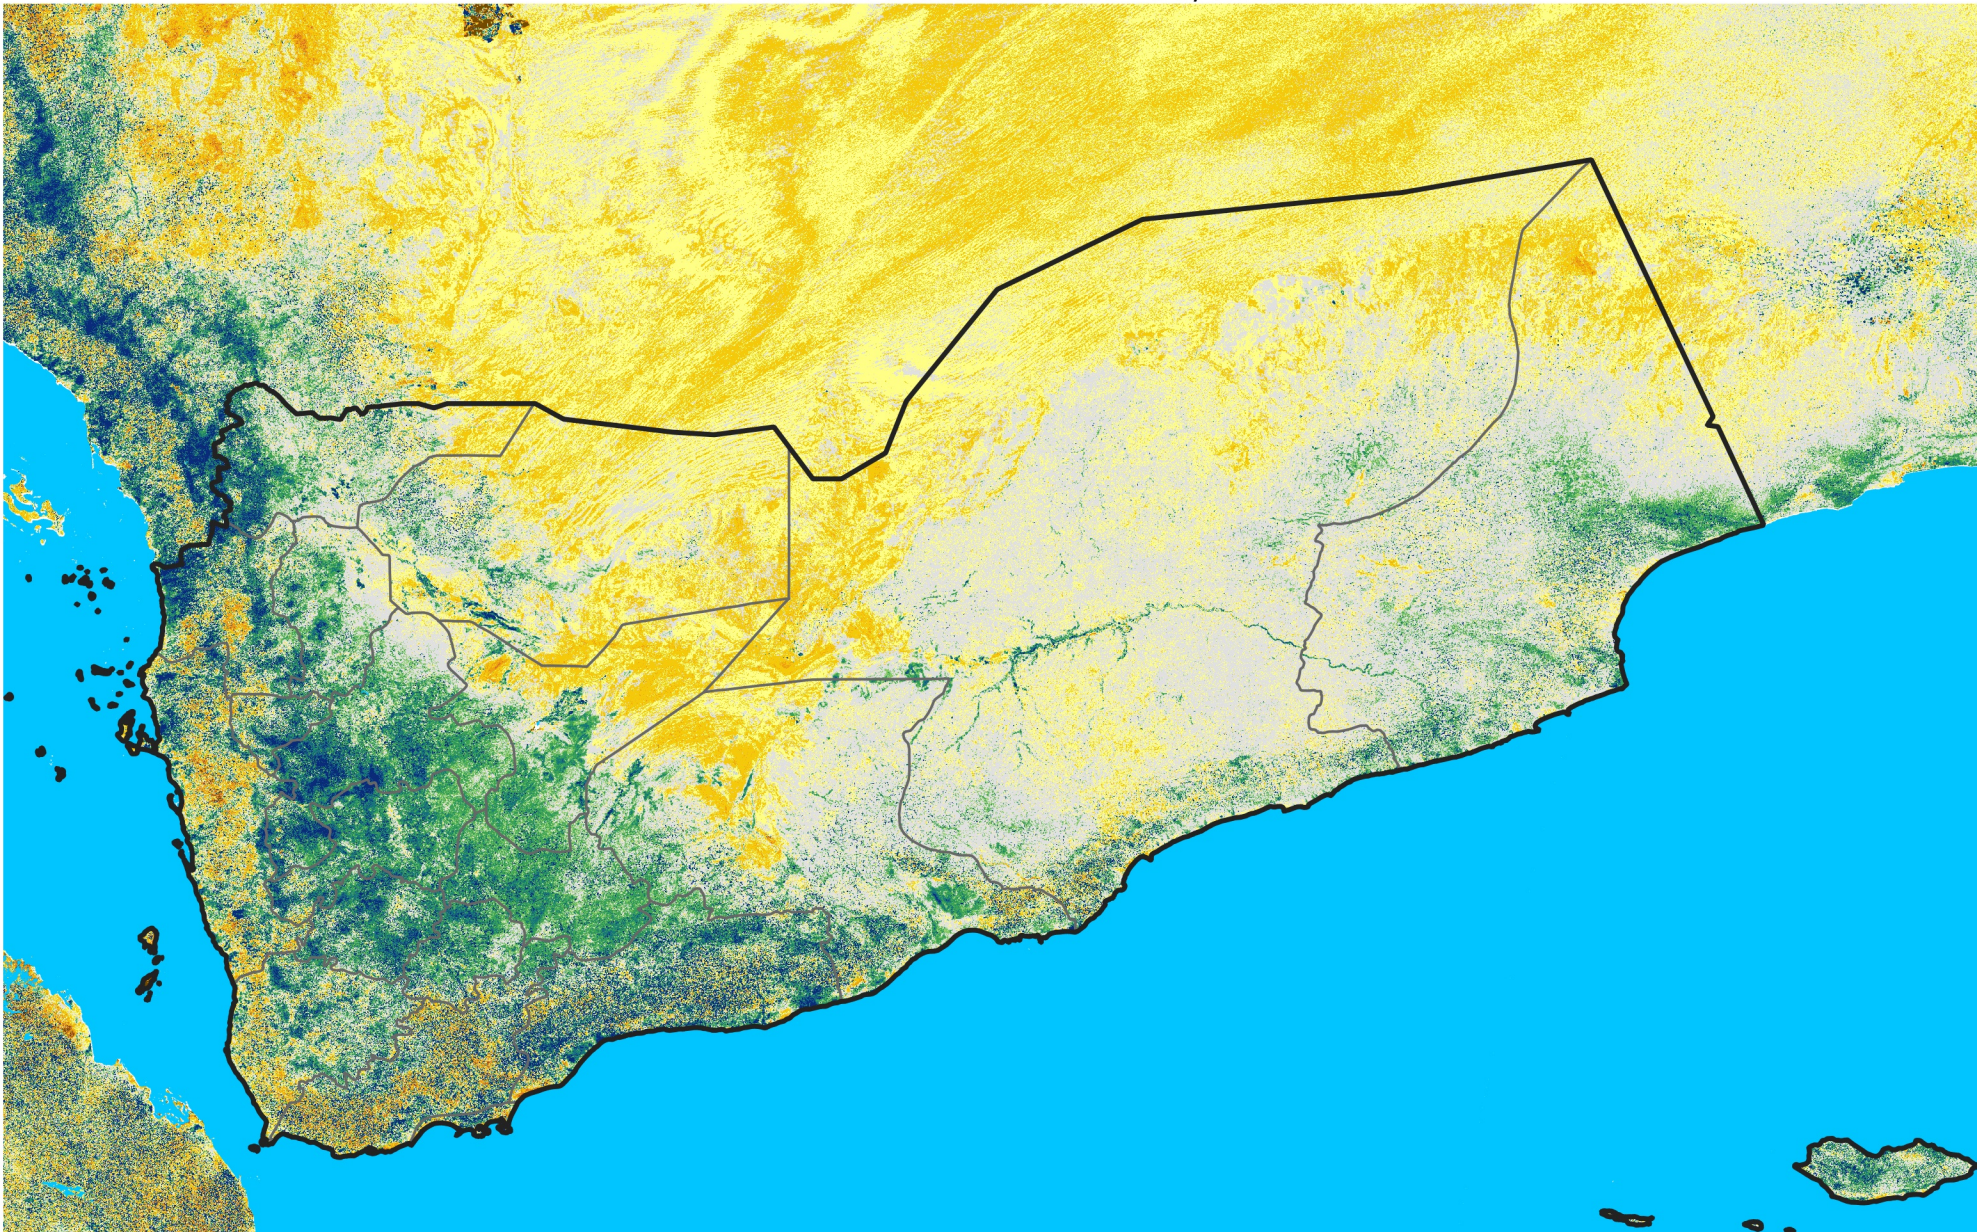

Yemen

Percent of Mean NDVI

2020 / mean (2003 - 2022)

Period 36 / December 21 - 31, 2020

Percent of Normal