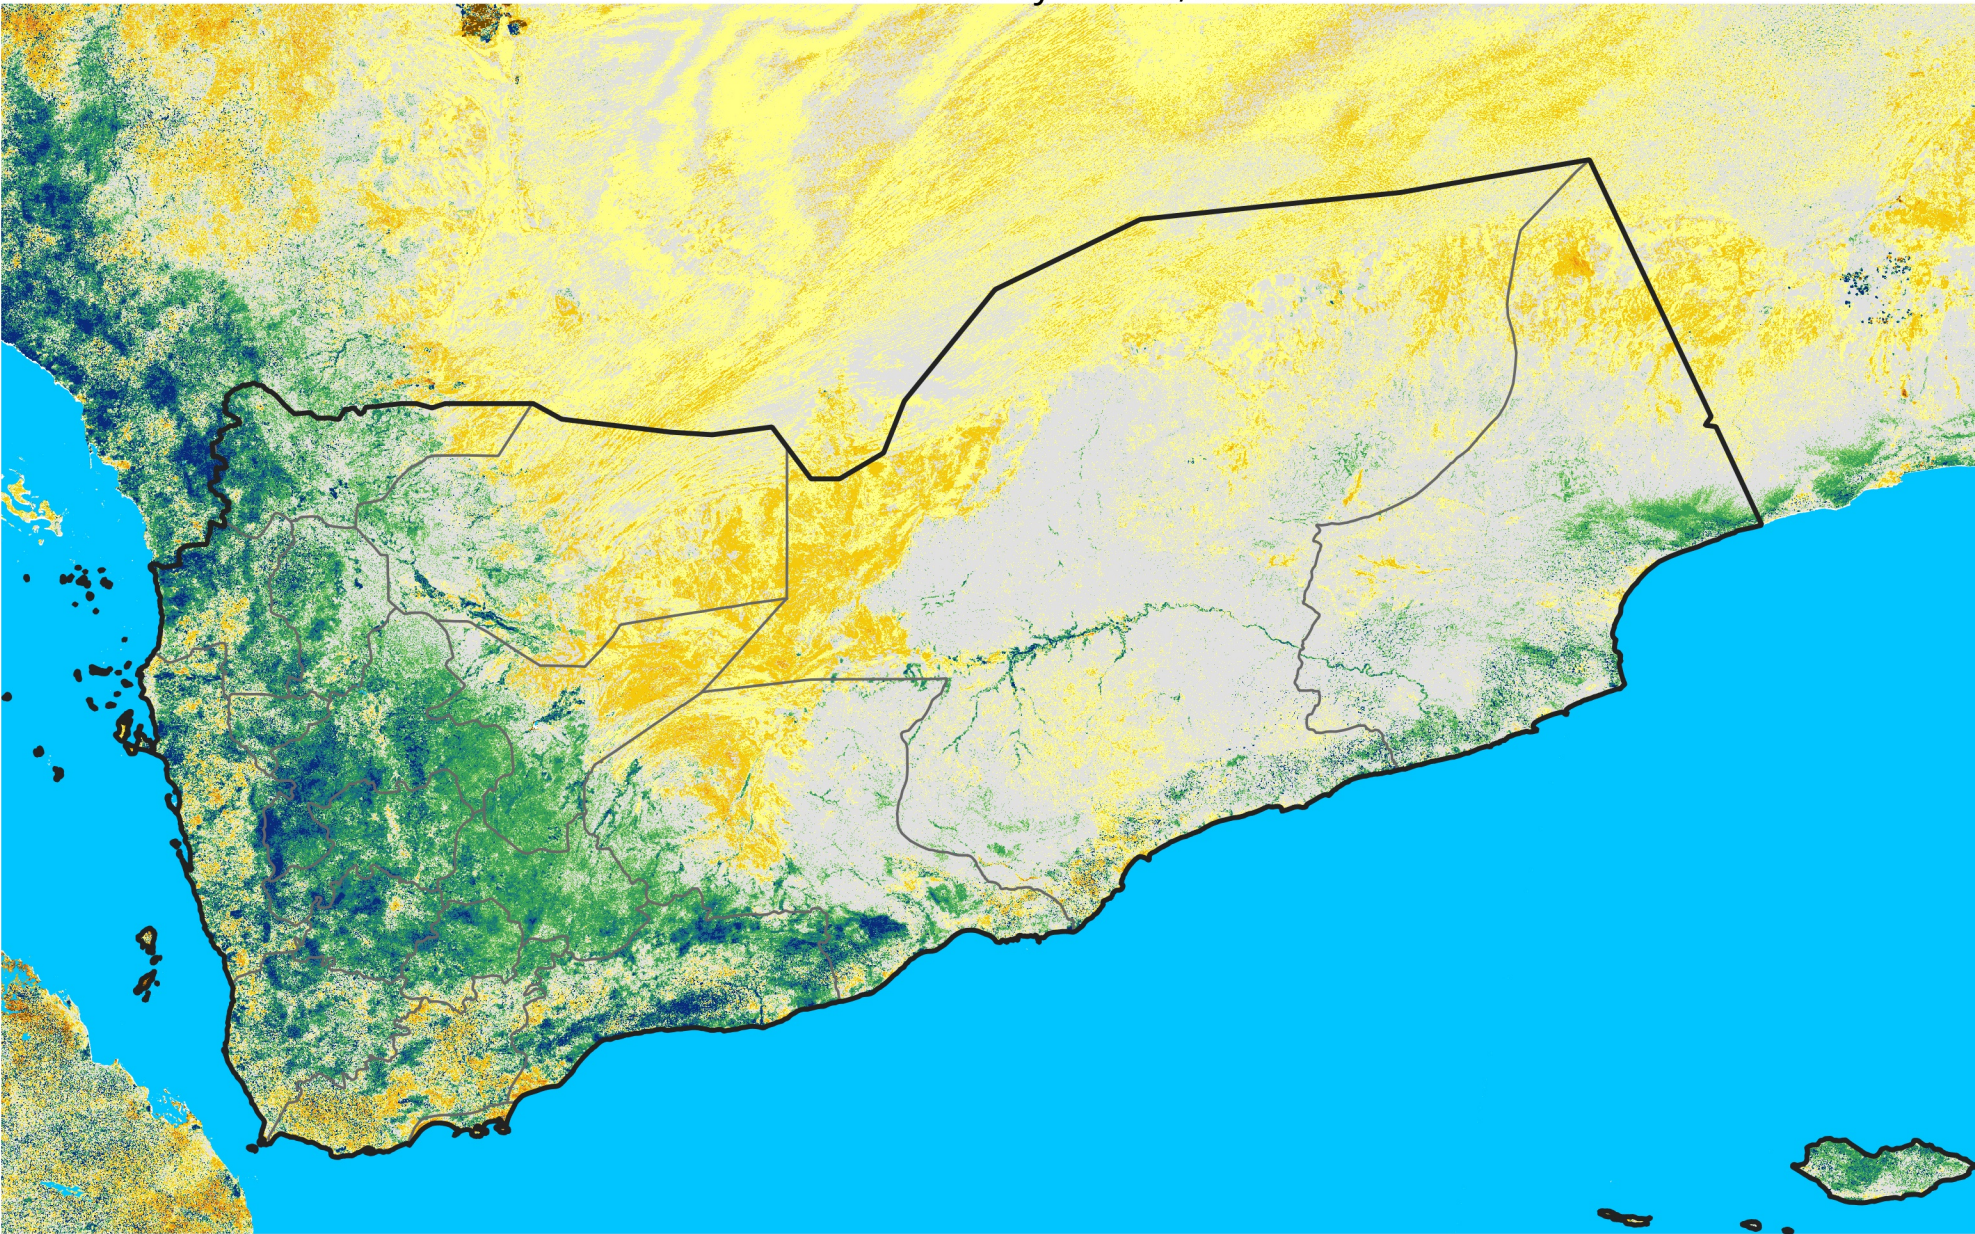

Yemen

Percent of Mean NDVI

2021 / mean (2003 - 2022)

Period 05 / February 11 - 20, 2021

Percent of Normal