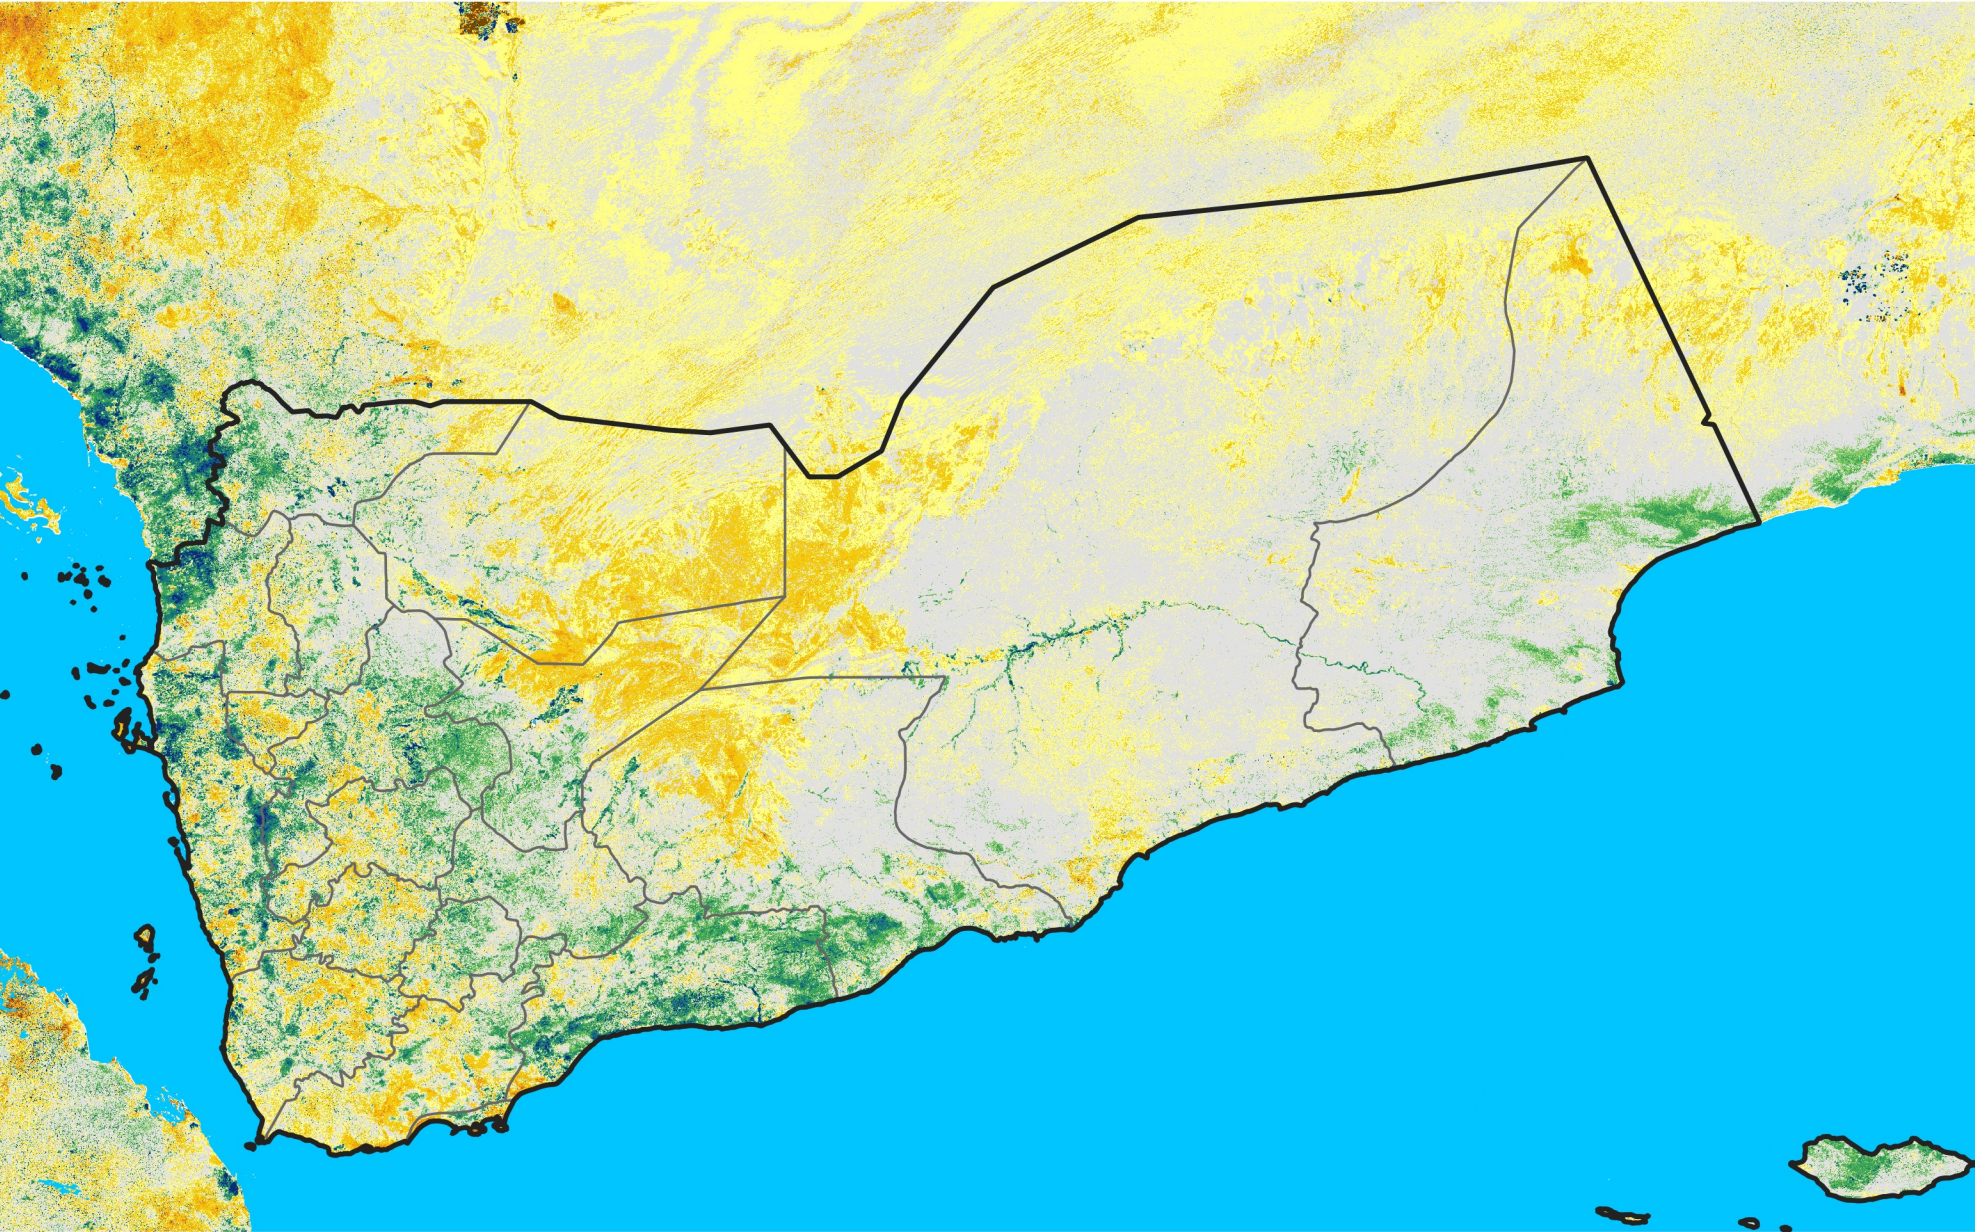

Yemen

Percent of Mean NDVI

2021 / mean (2003 - 2022)

Period 09 / March 21 - 31, 2021

Percent of Normal