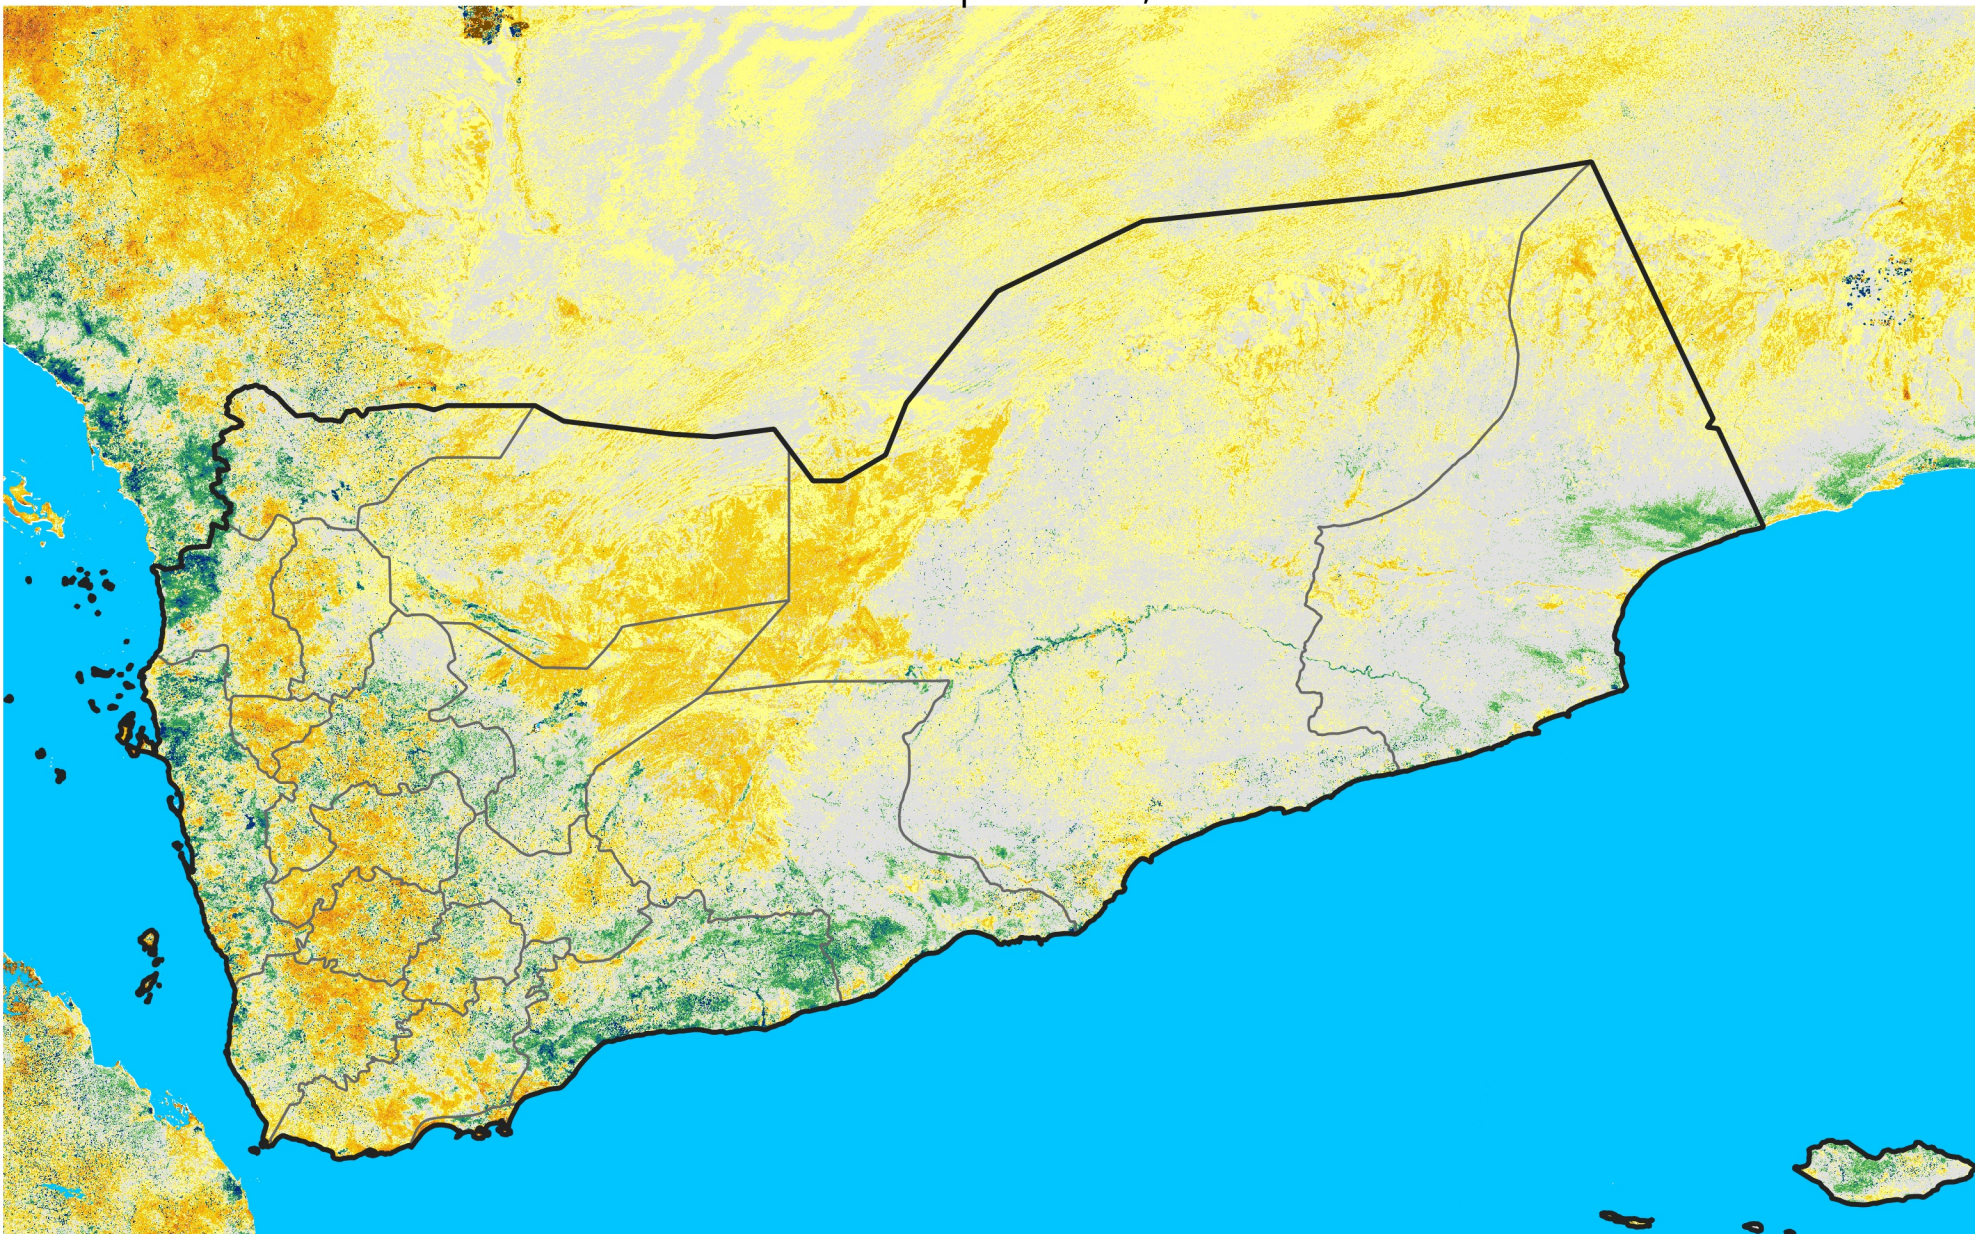

Yemen

Percent of Mean NDVI

2021 / mean (2003 - 2022)

Period 11 / April 11 - 20, 2021

Percent of Normal