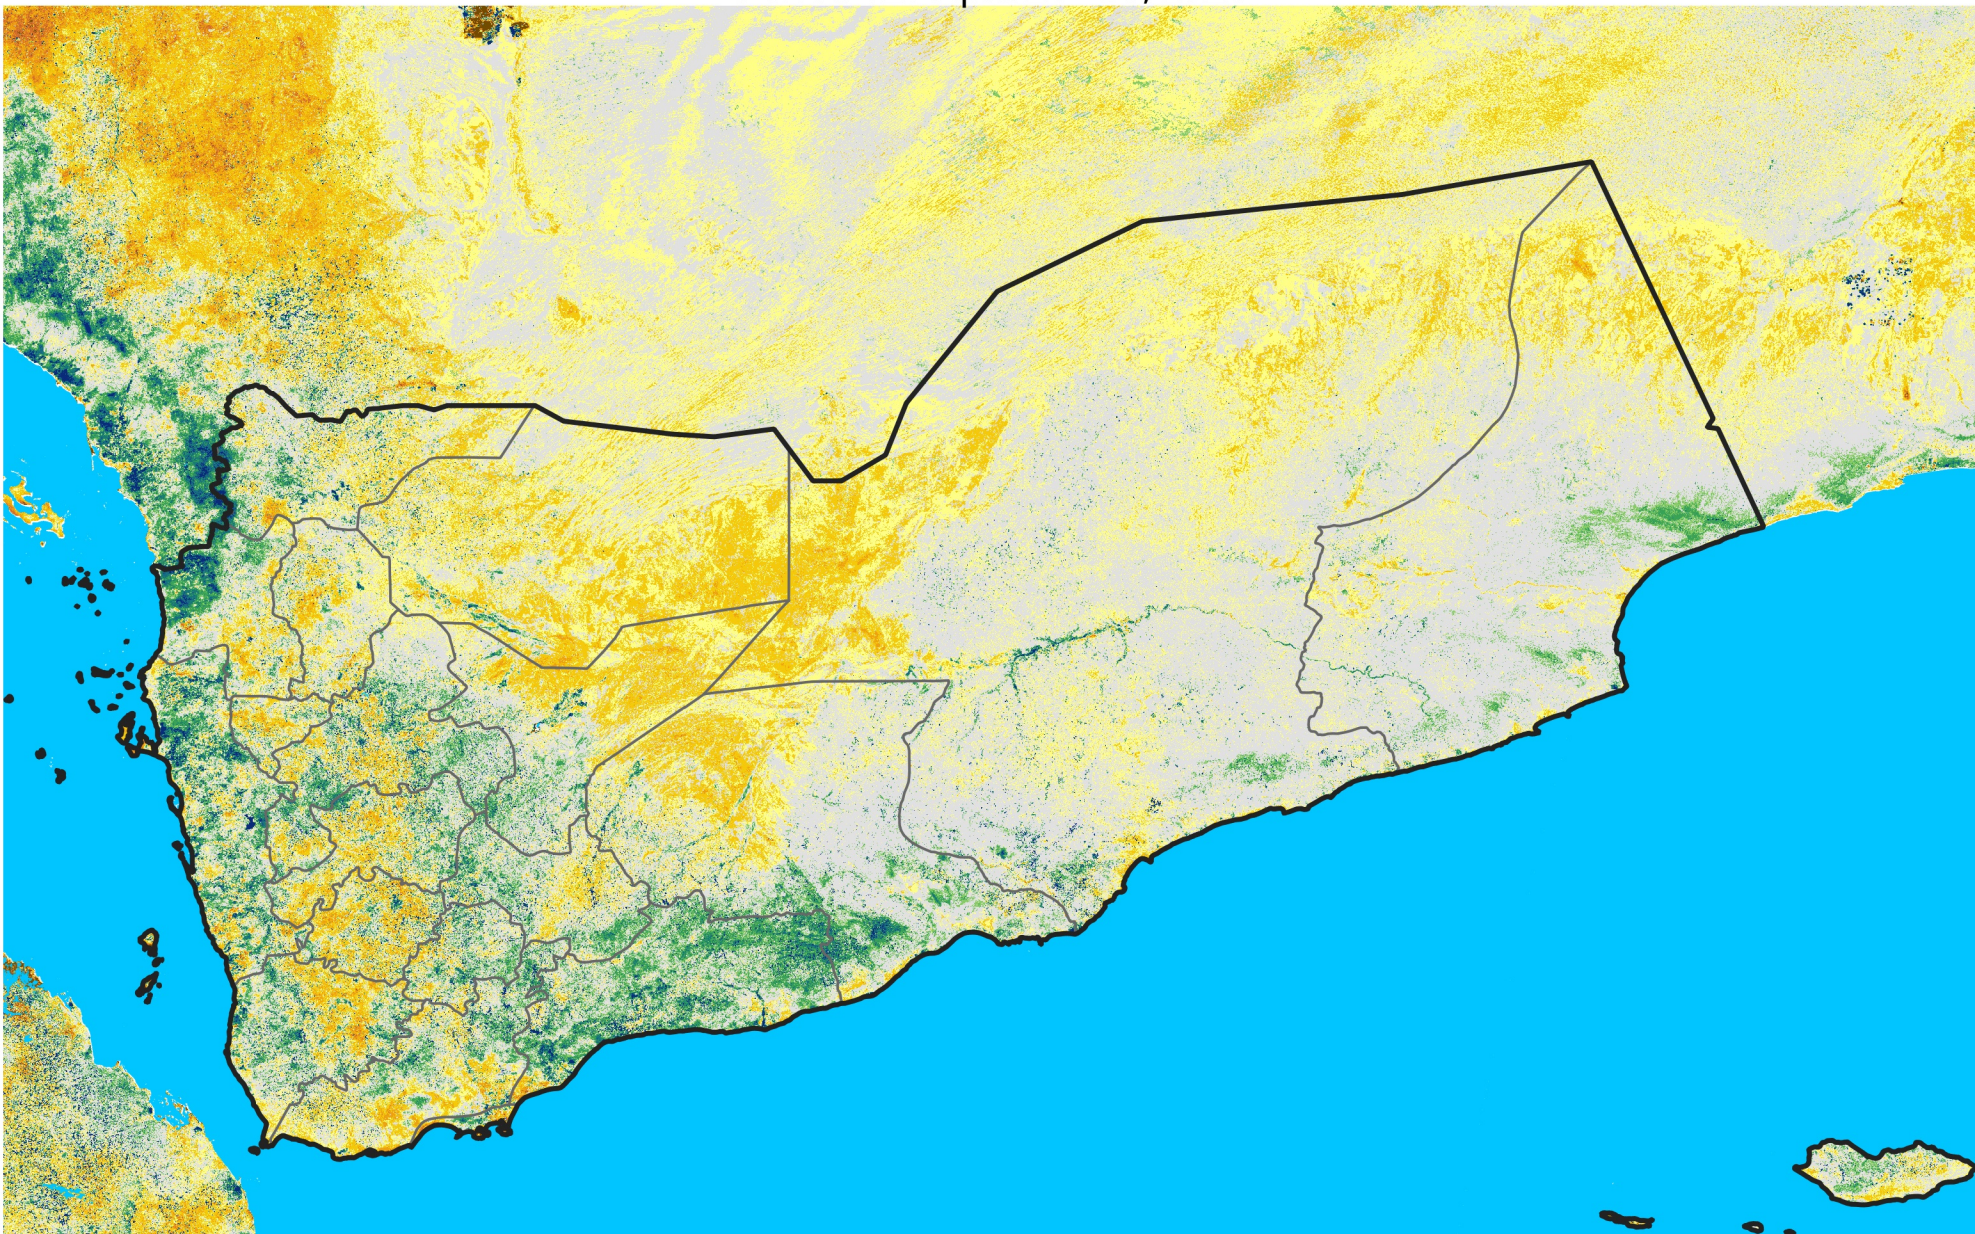

Yemen

Percent of Mean NDVI

2021 / mean (2003 - 2022)

Period 12 / April 21 - 30, 2021

Percent of Normal