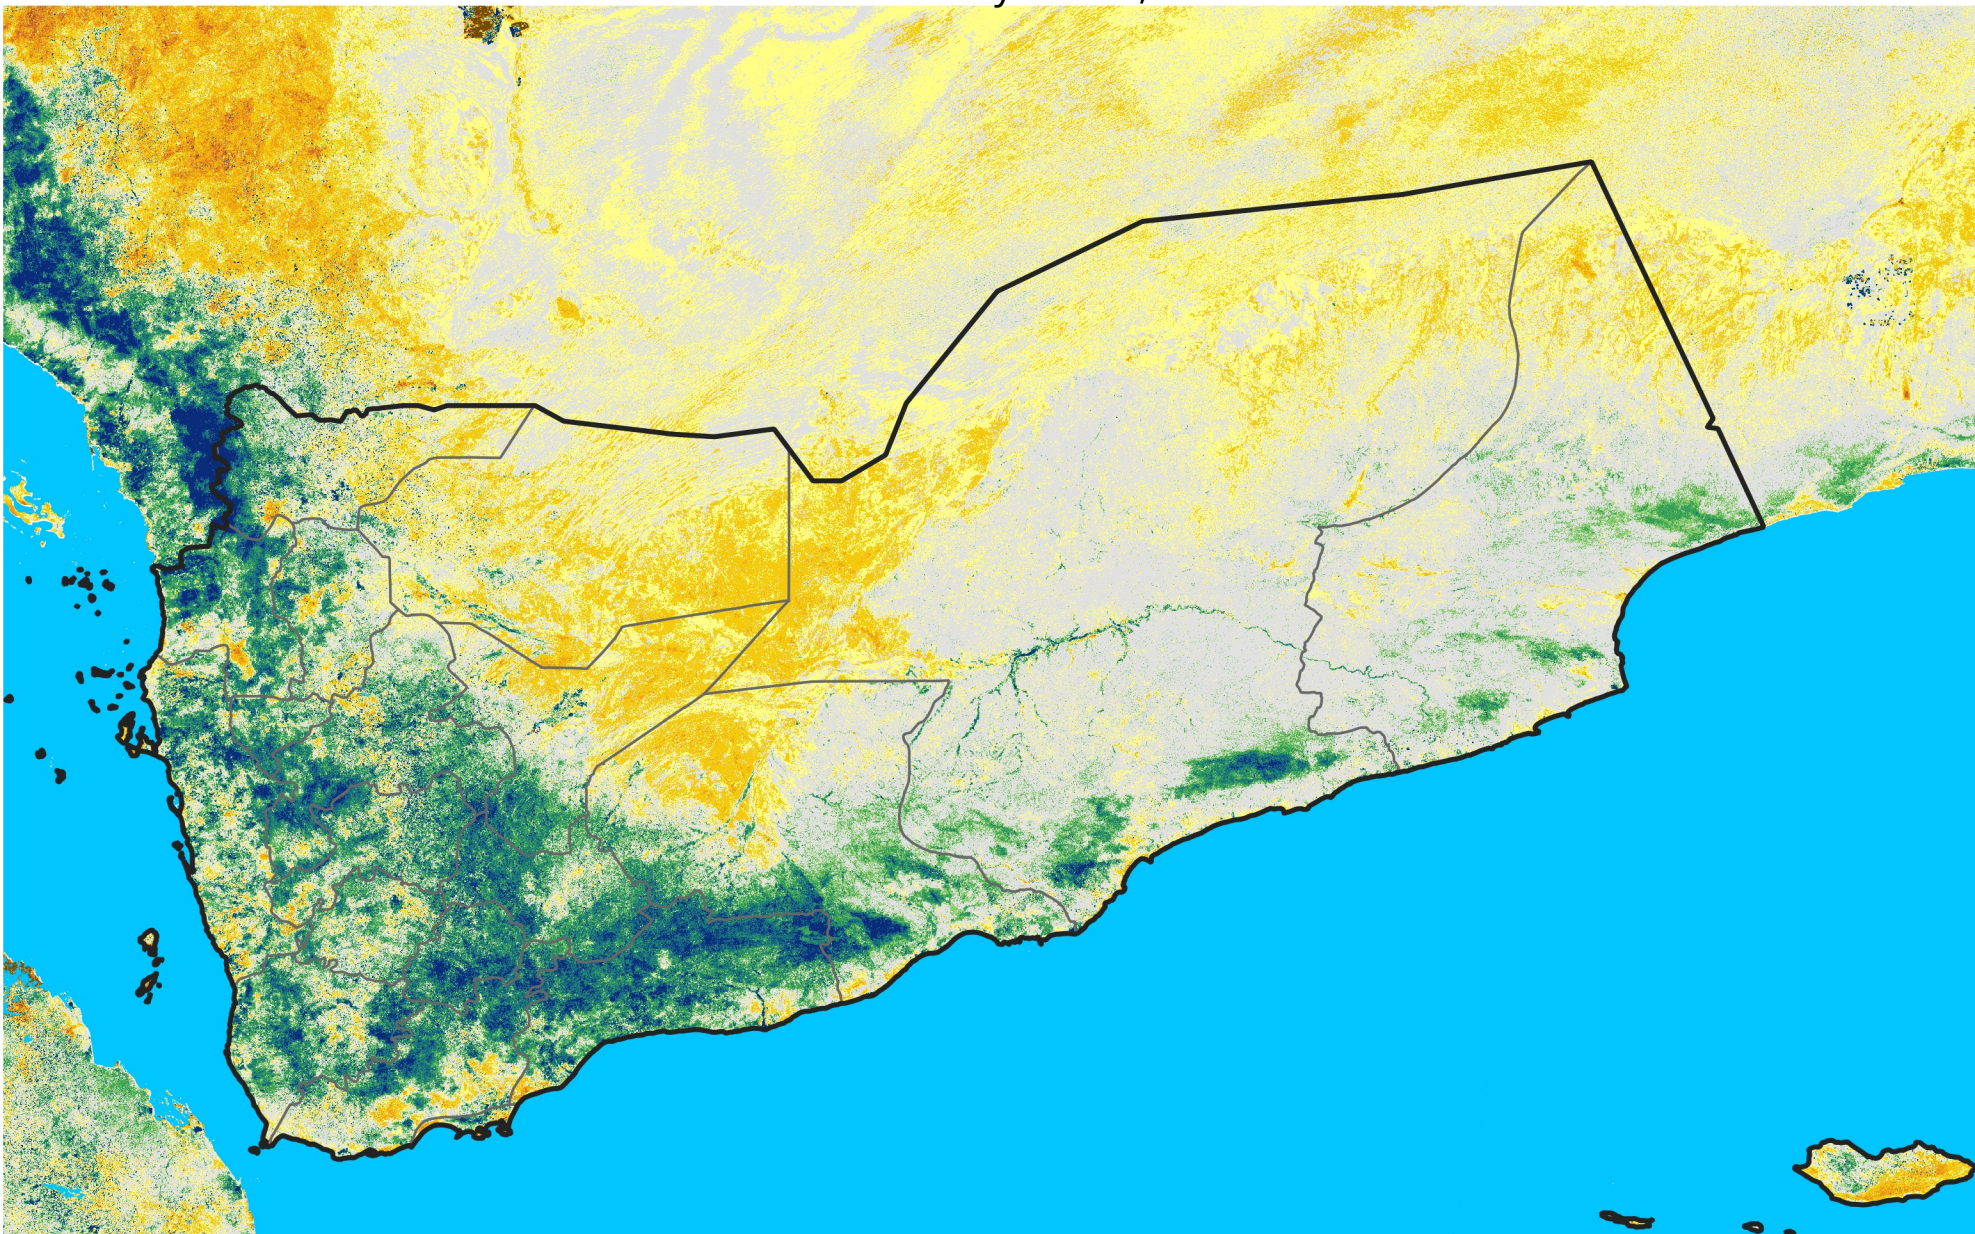

Yemen

Percent of Mean NDVI

2021 / mean (2003 - 2022)

Period 14 / May 11 - 20, 2021

Percent of Normal