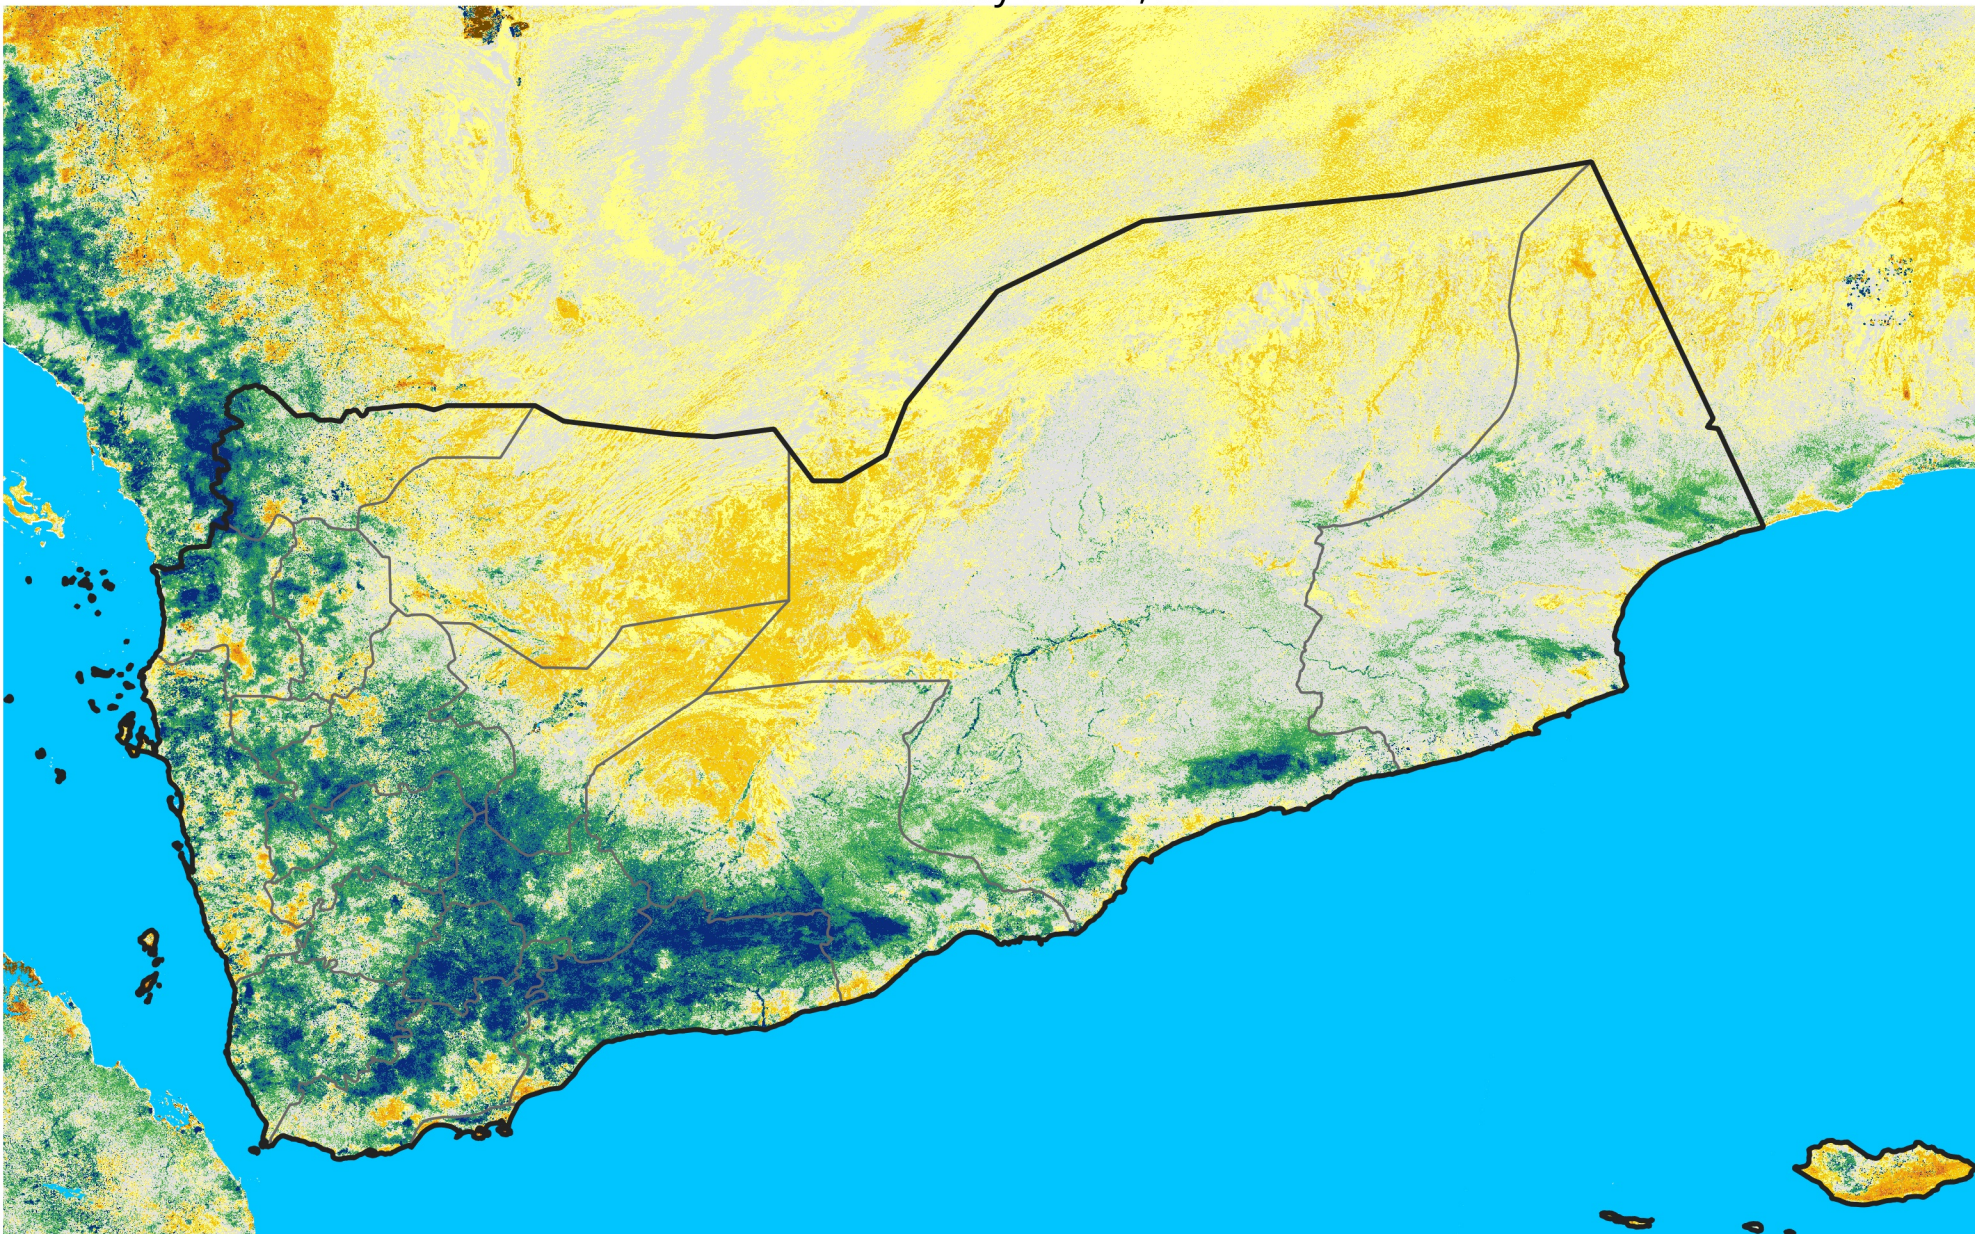

Yemen

Percent of Mean NDVI

2021 / mean (2003 - 2022)

Period 15 / May 21 - 31, 2021

Percent of Normal