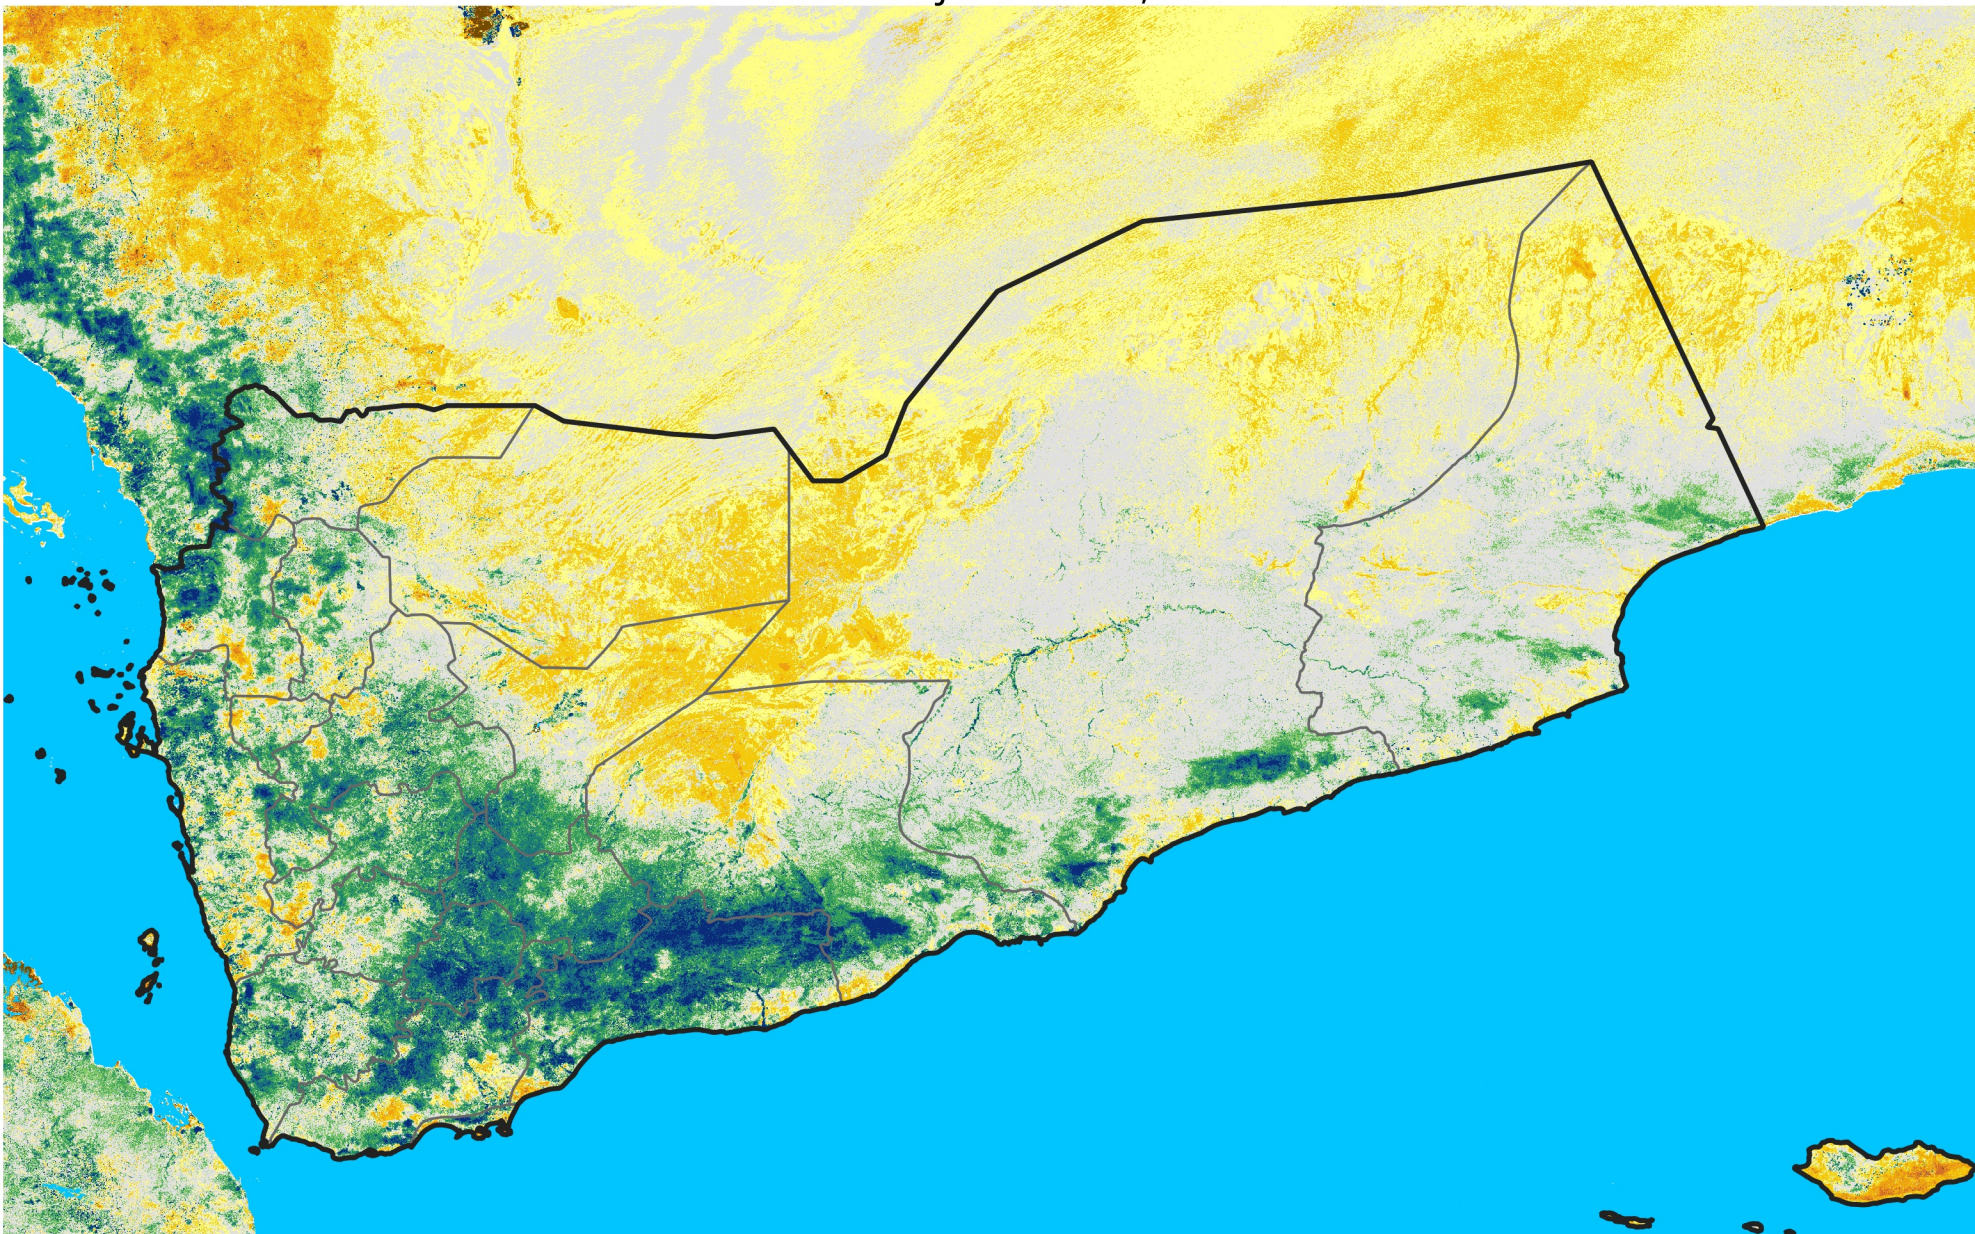

Yemen

Percent of Mean NDVI

2021 / mean (2003 - 2022)

Period 16 / June 01 - 10, 2021

Percent of Normal