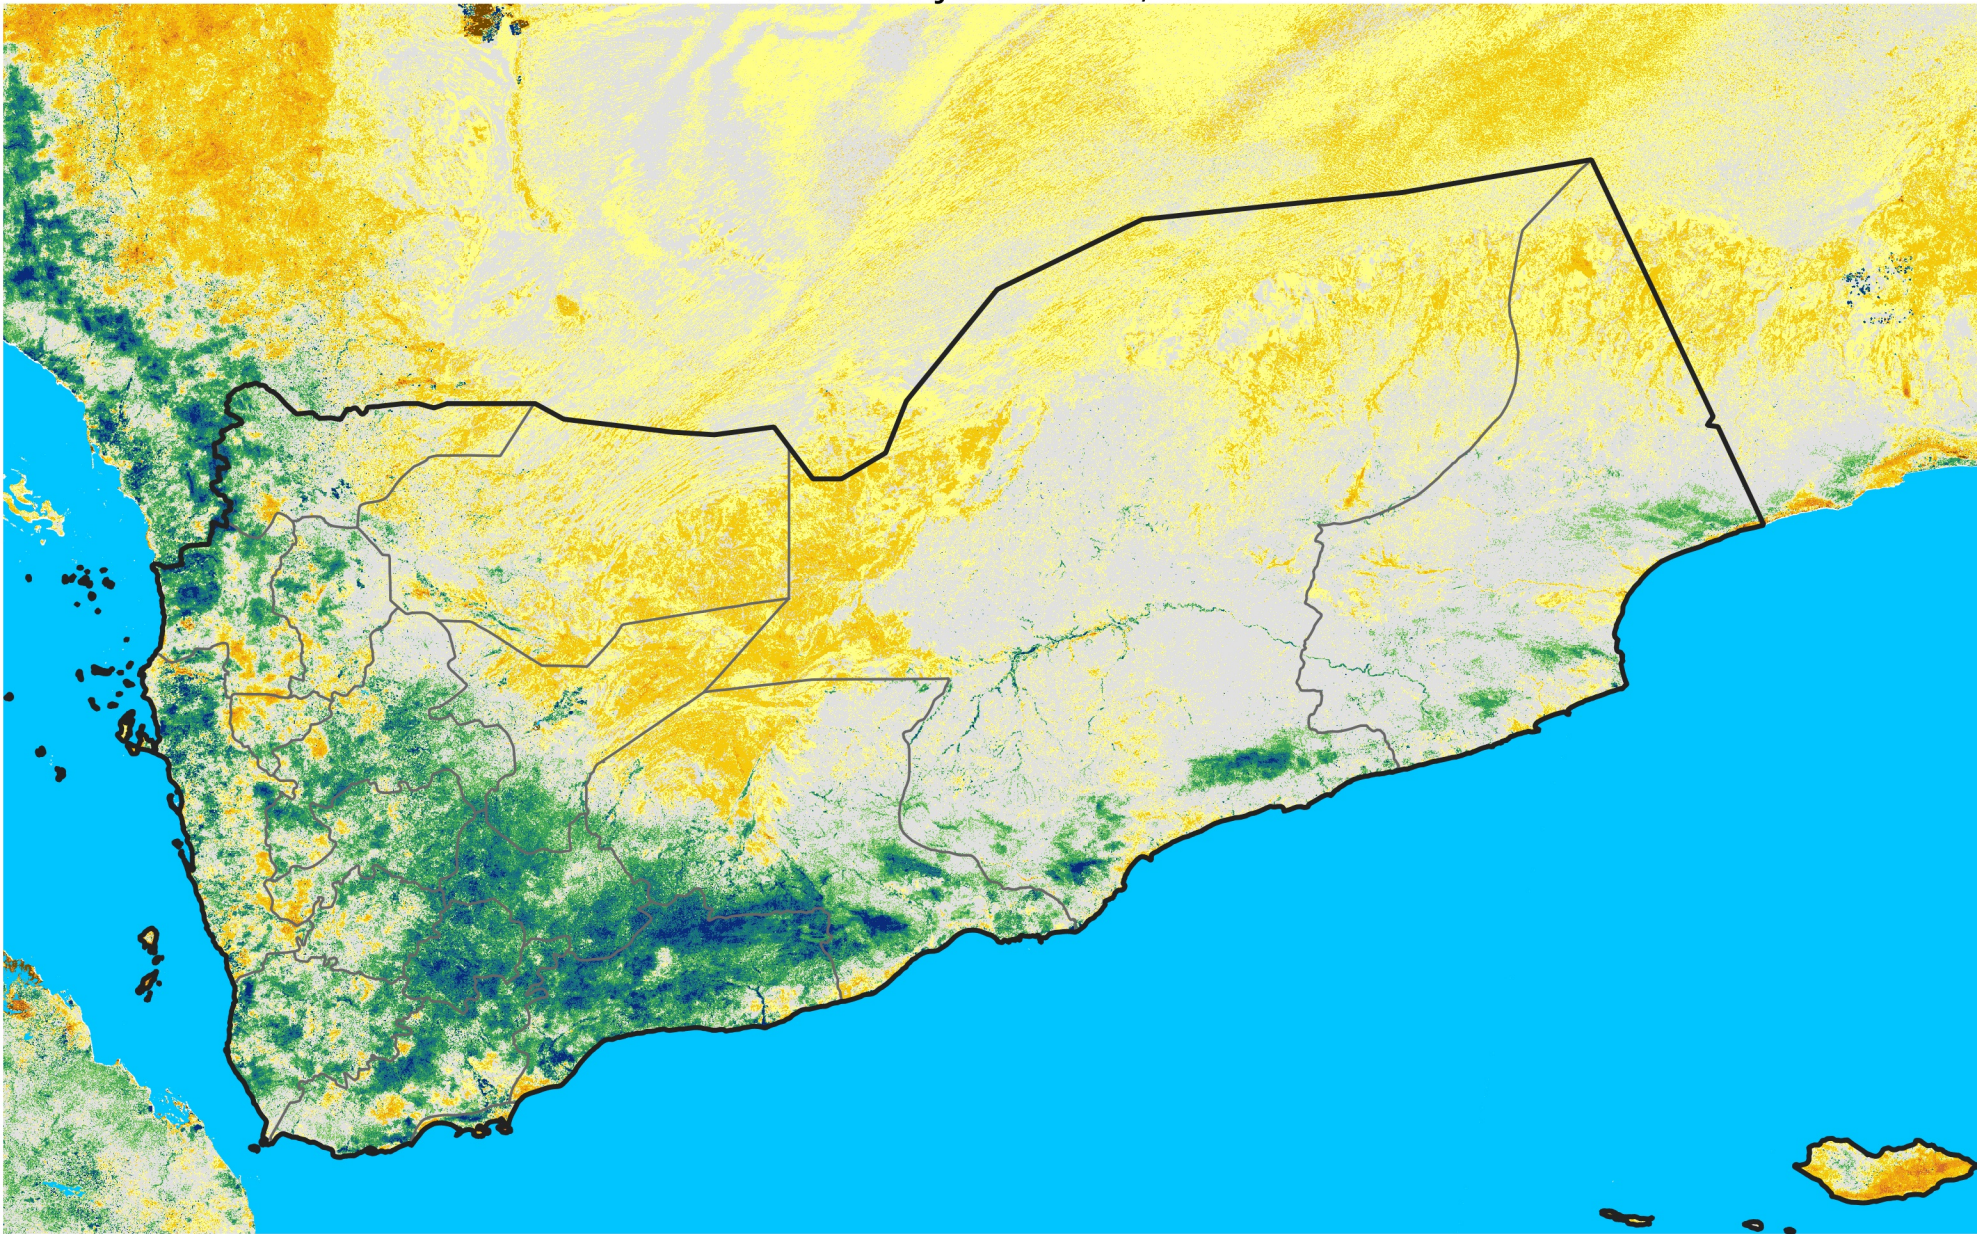

Yemen

Percent of Mean NDVI

2021 / mean (2003 - 2022)

Period 17 / June 11 - 20, 2021

Percent of Normal