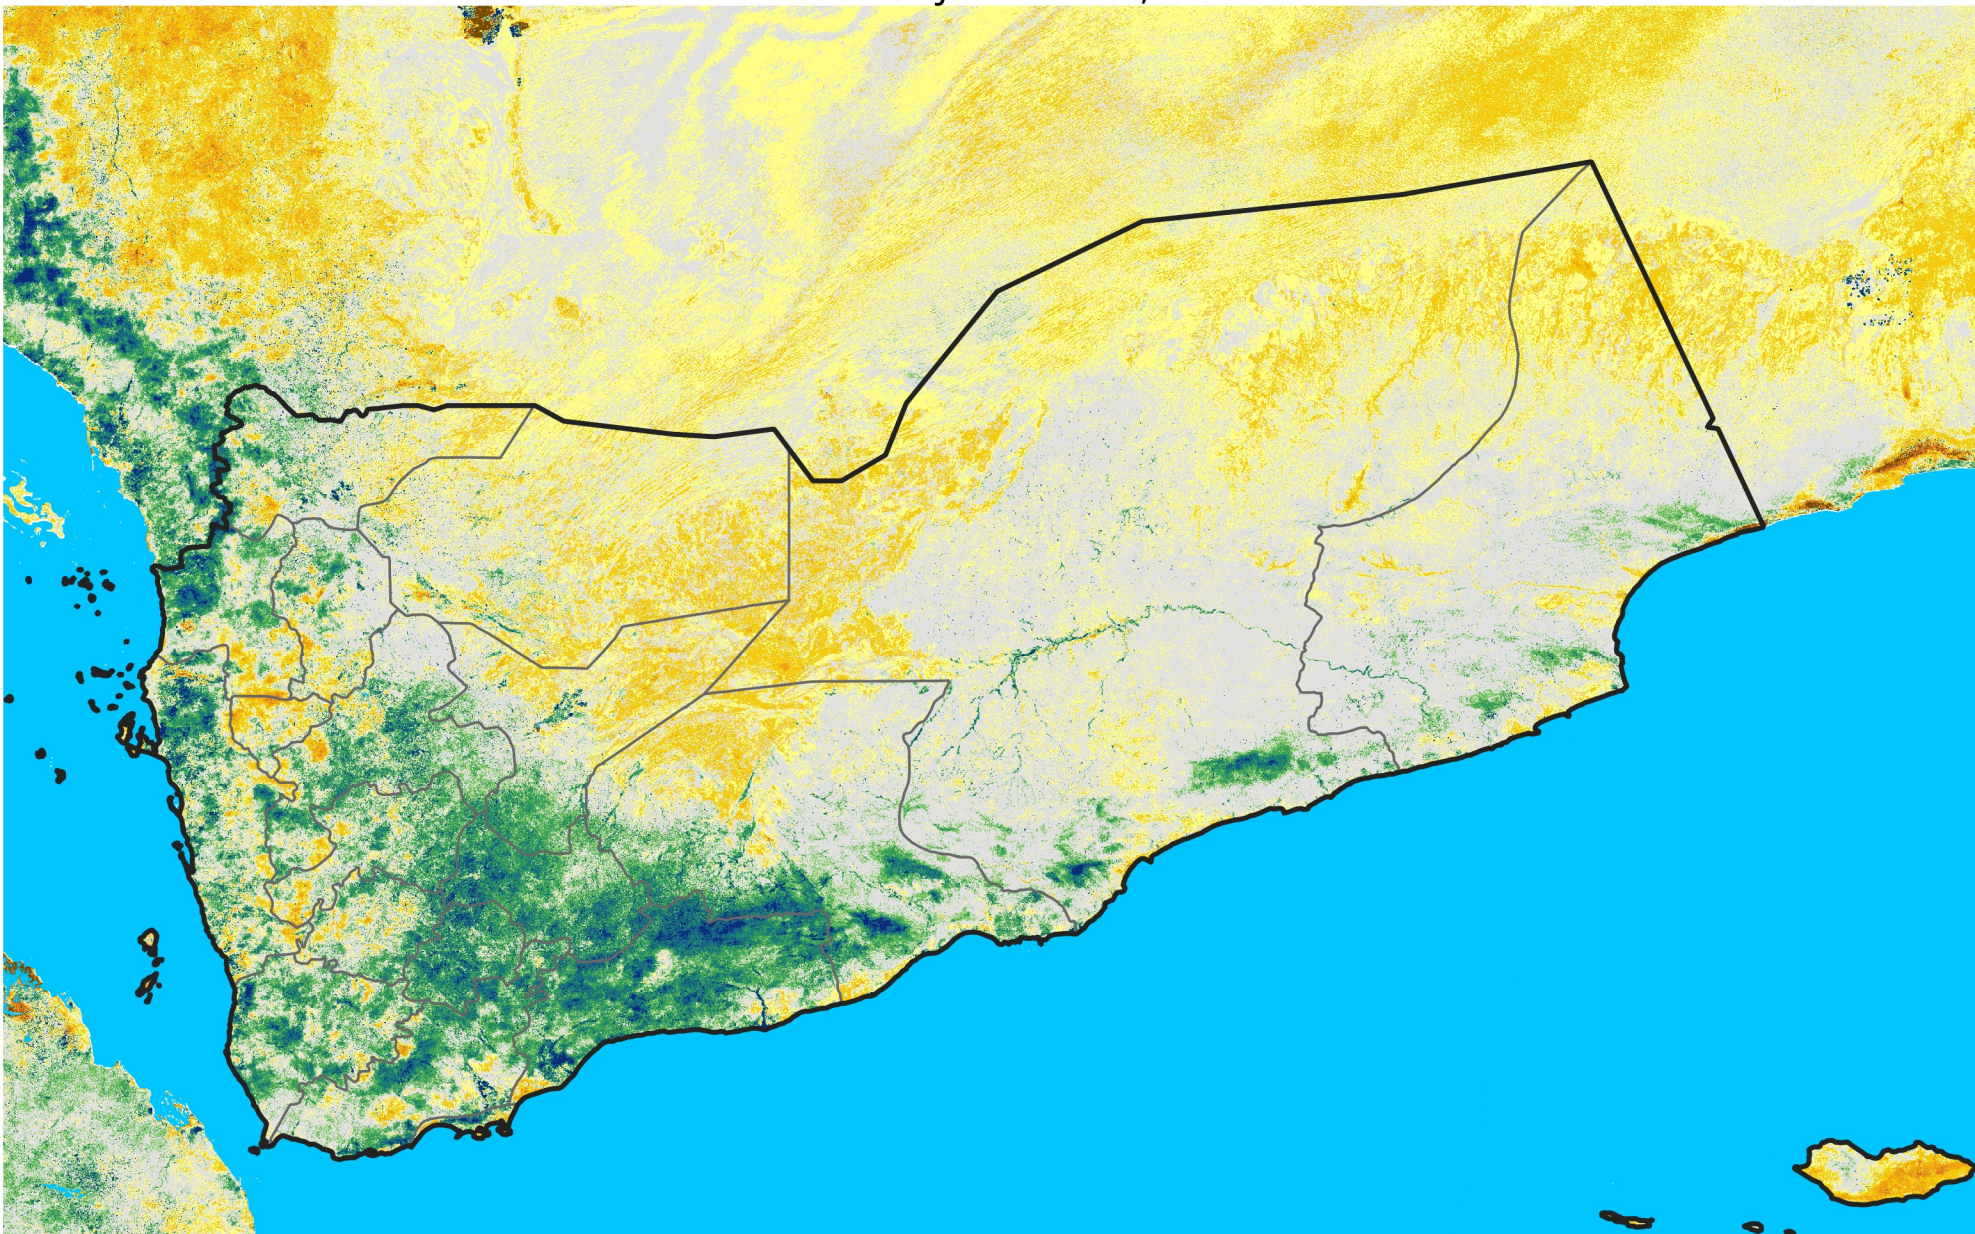

Yemen

Percent of Mean NDVI

2021 / mean (2003 - 2022)

Period 18 / June 21 - 30, 2021

Percent of Normal