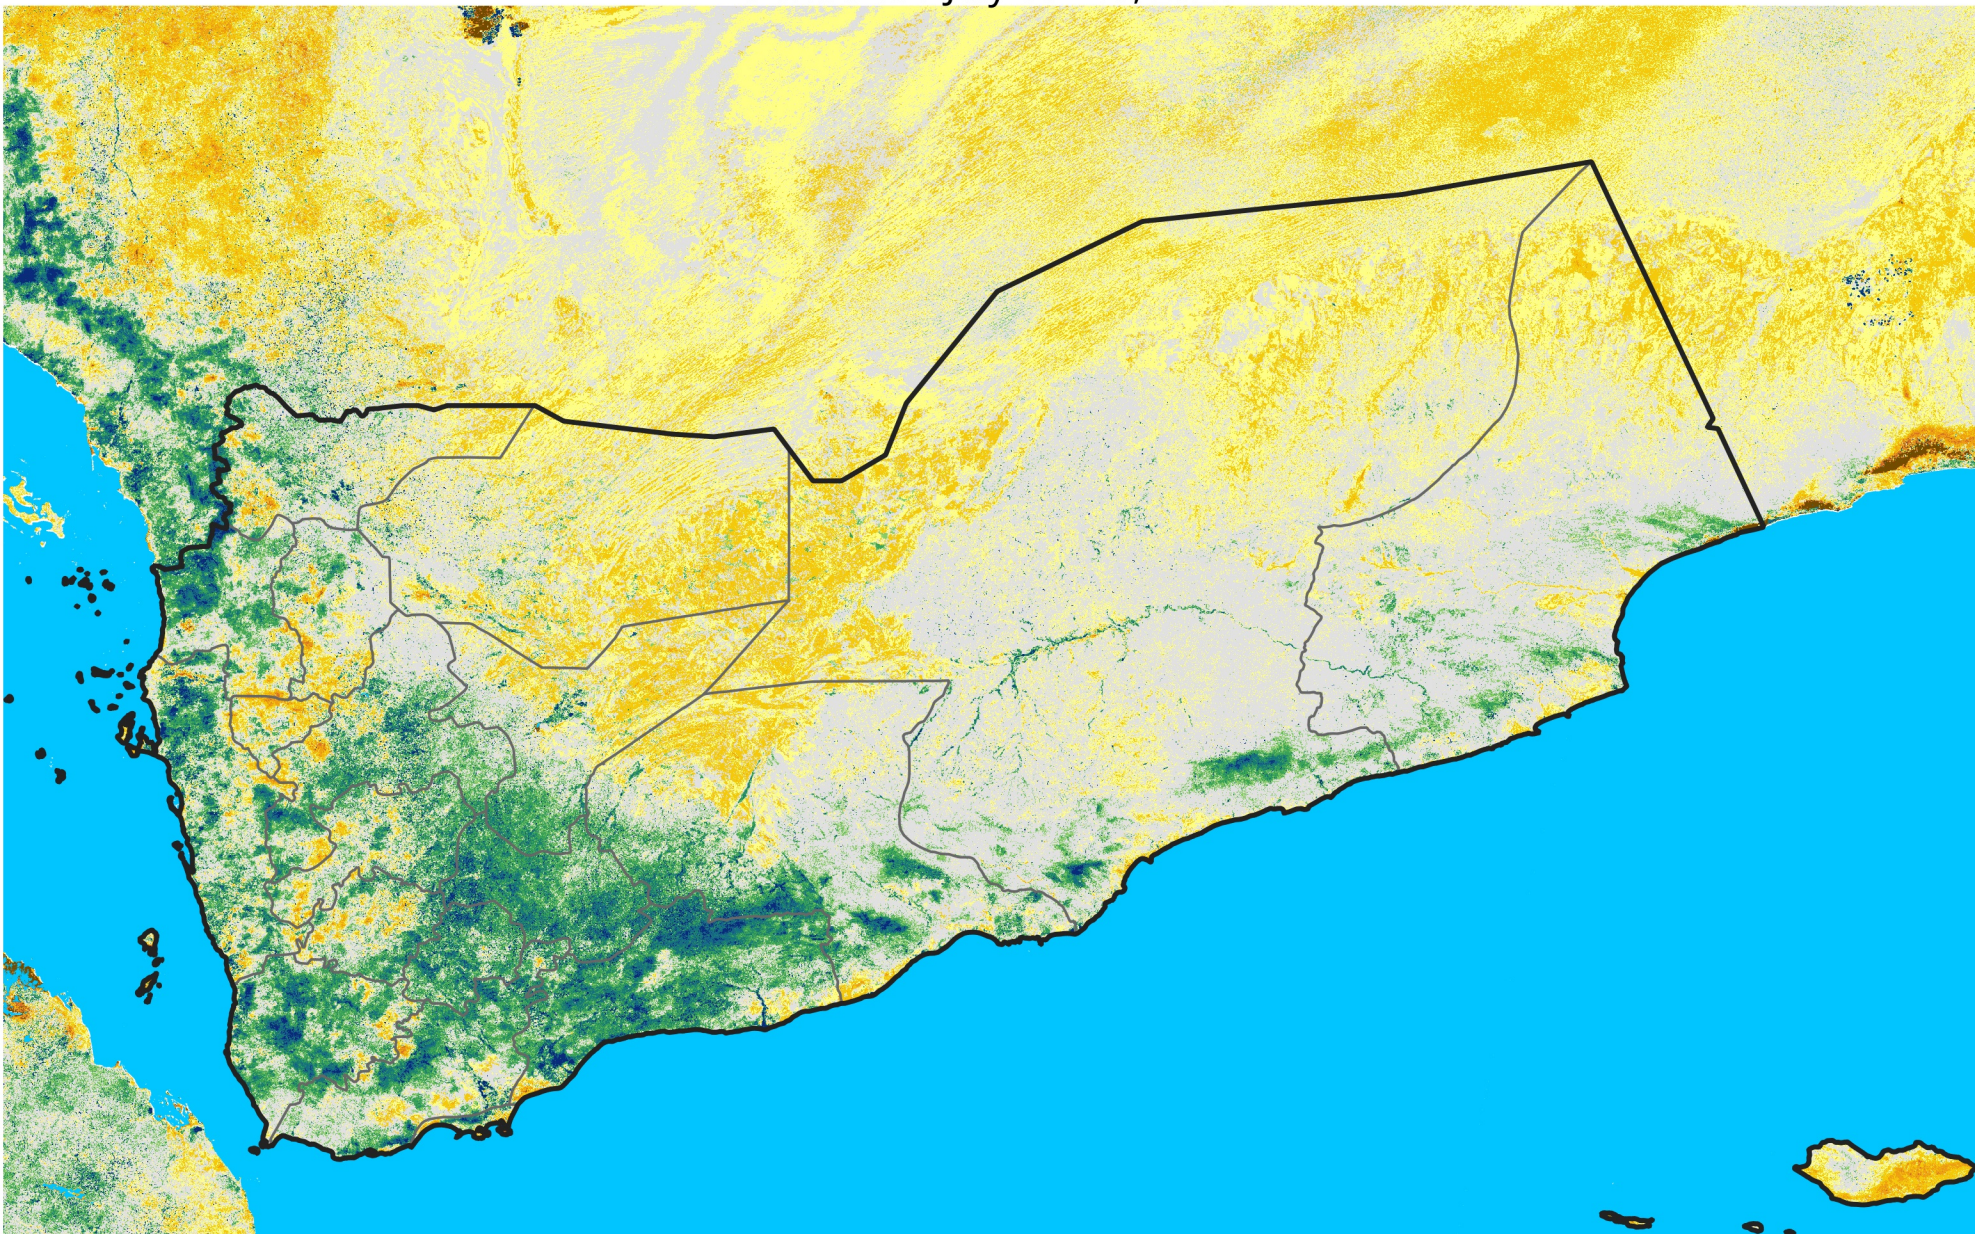

Yemen

Percent of Mean NDVI

2021 / mean (2003 - 2022)

Period 19 / July 01 - 10, 2021

Percent of Normal