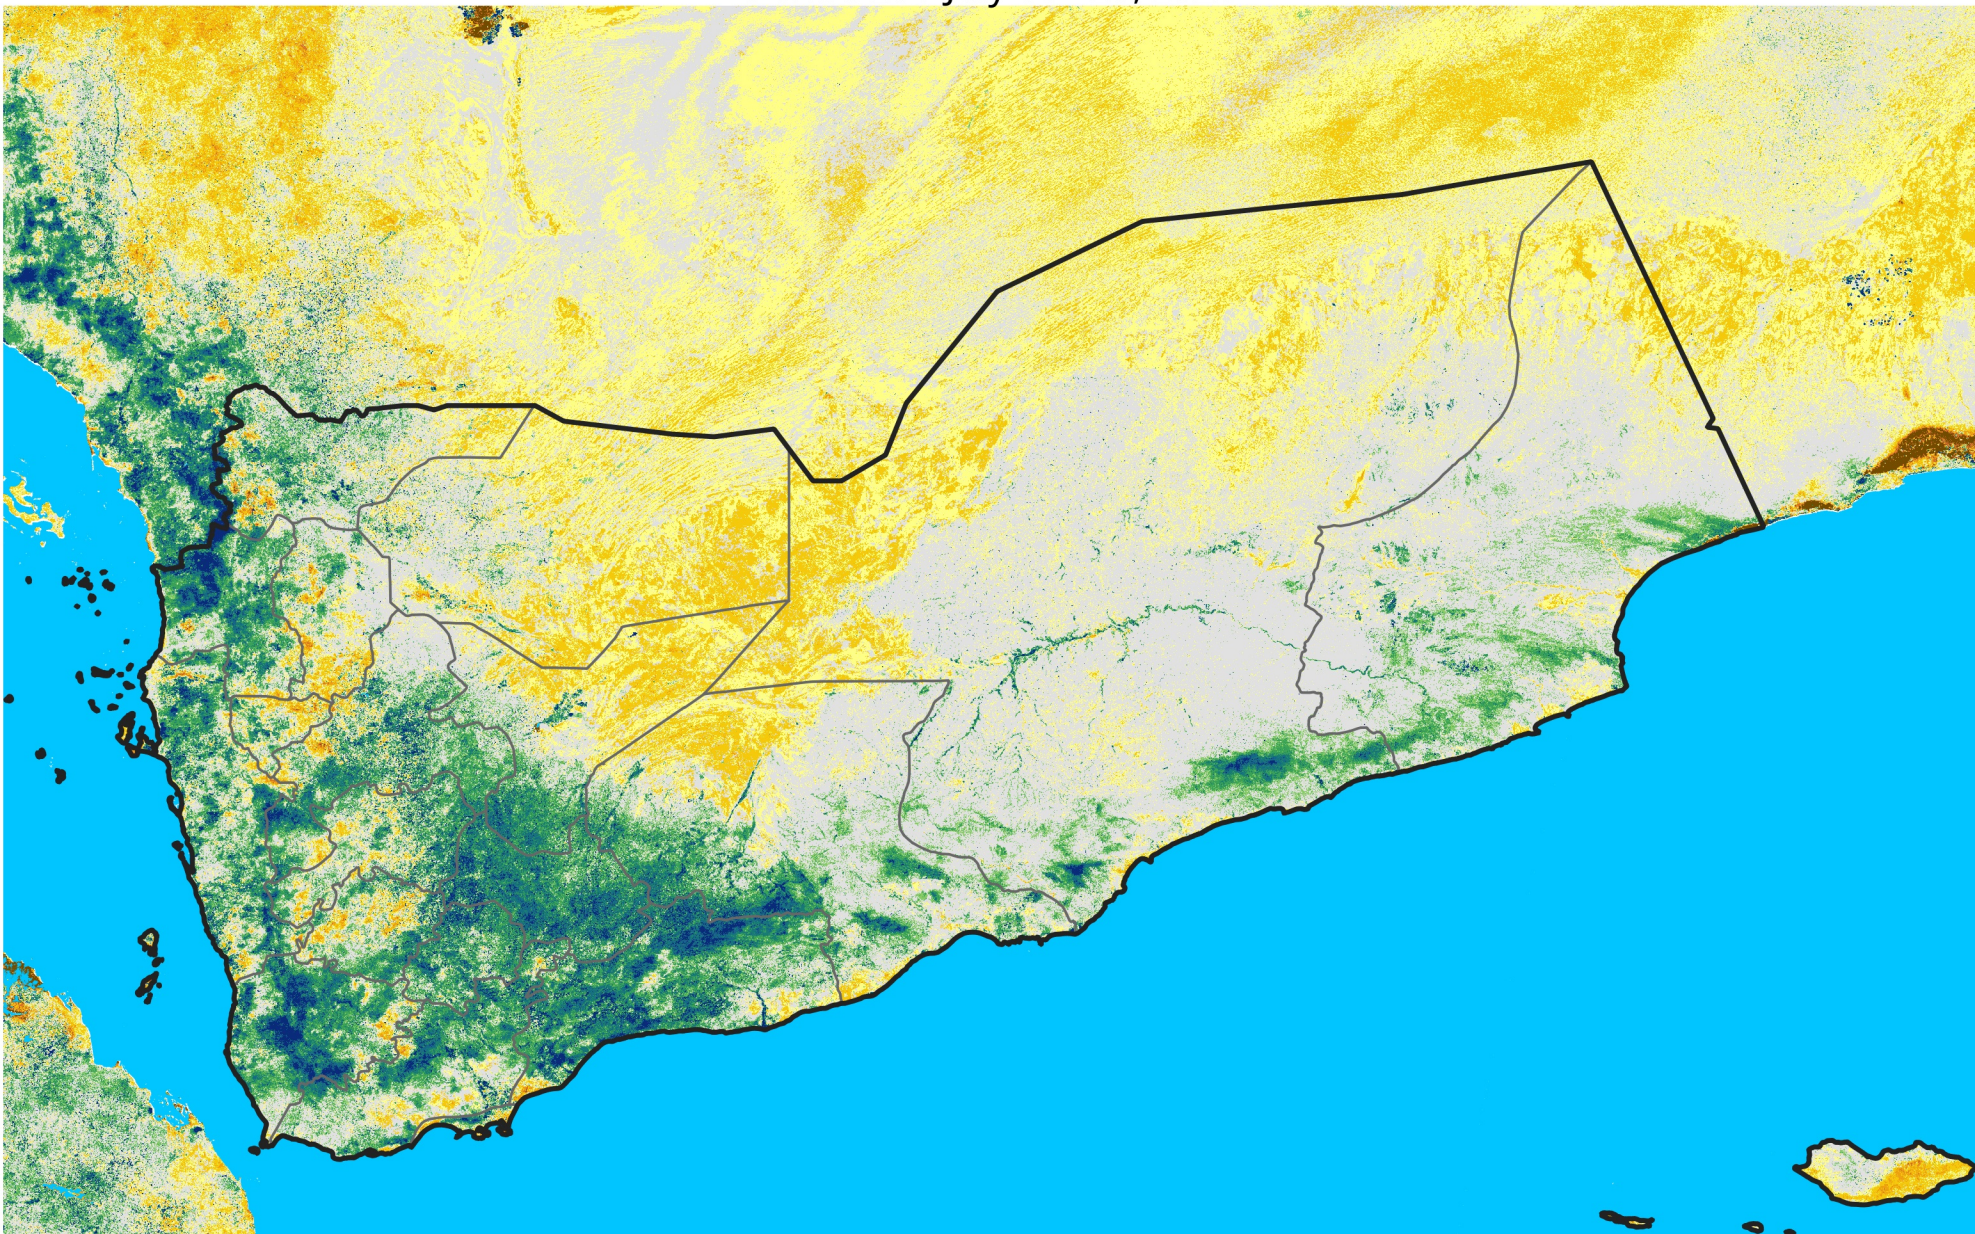

Yemen

Percent of Mean NDVI

2021 / mean (2003 - 2022)

Period 20 / July 11 - 20, 2021

Percent of Normal