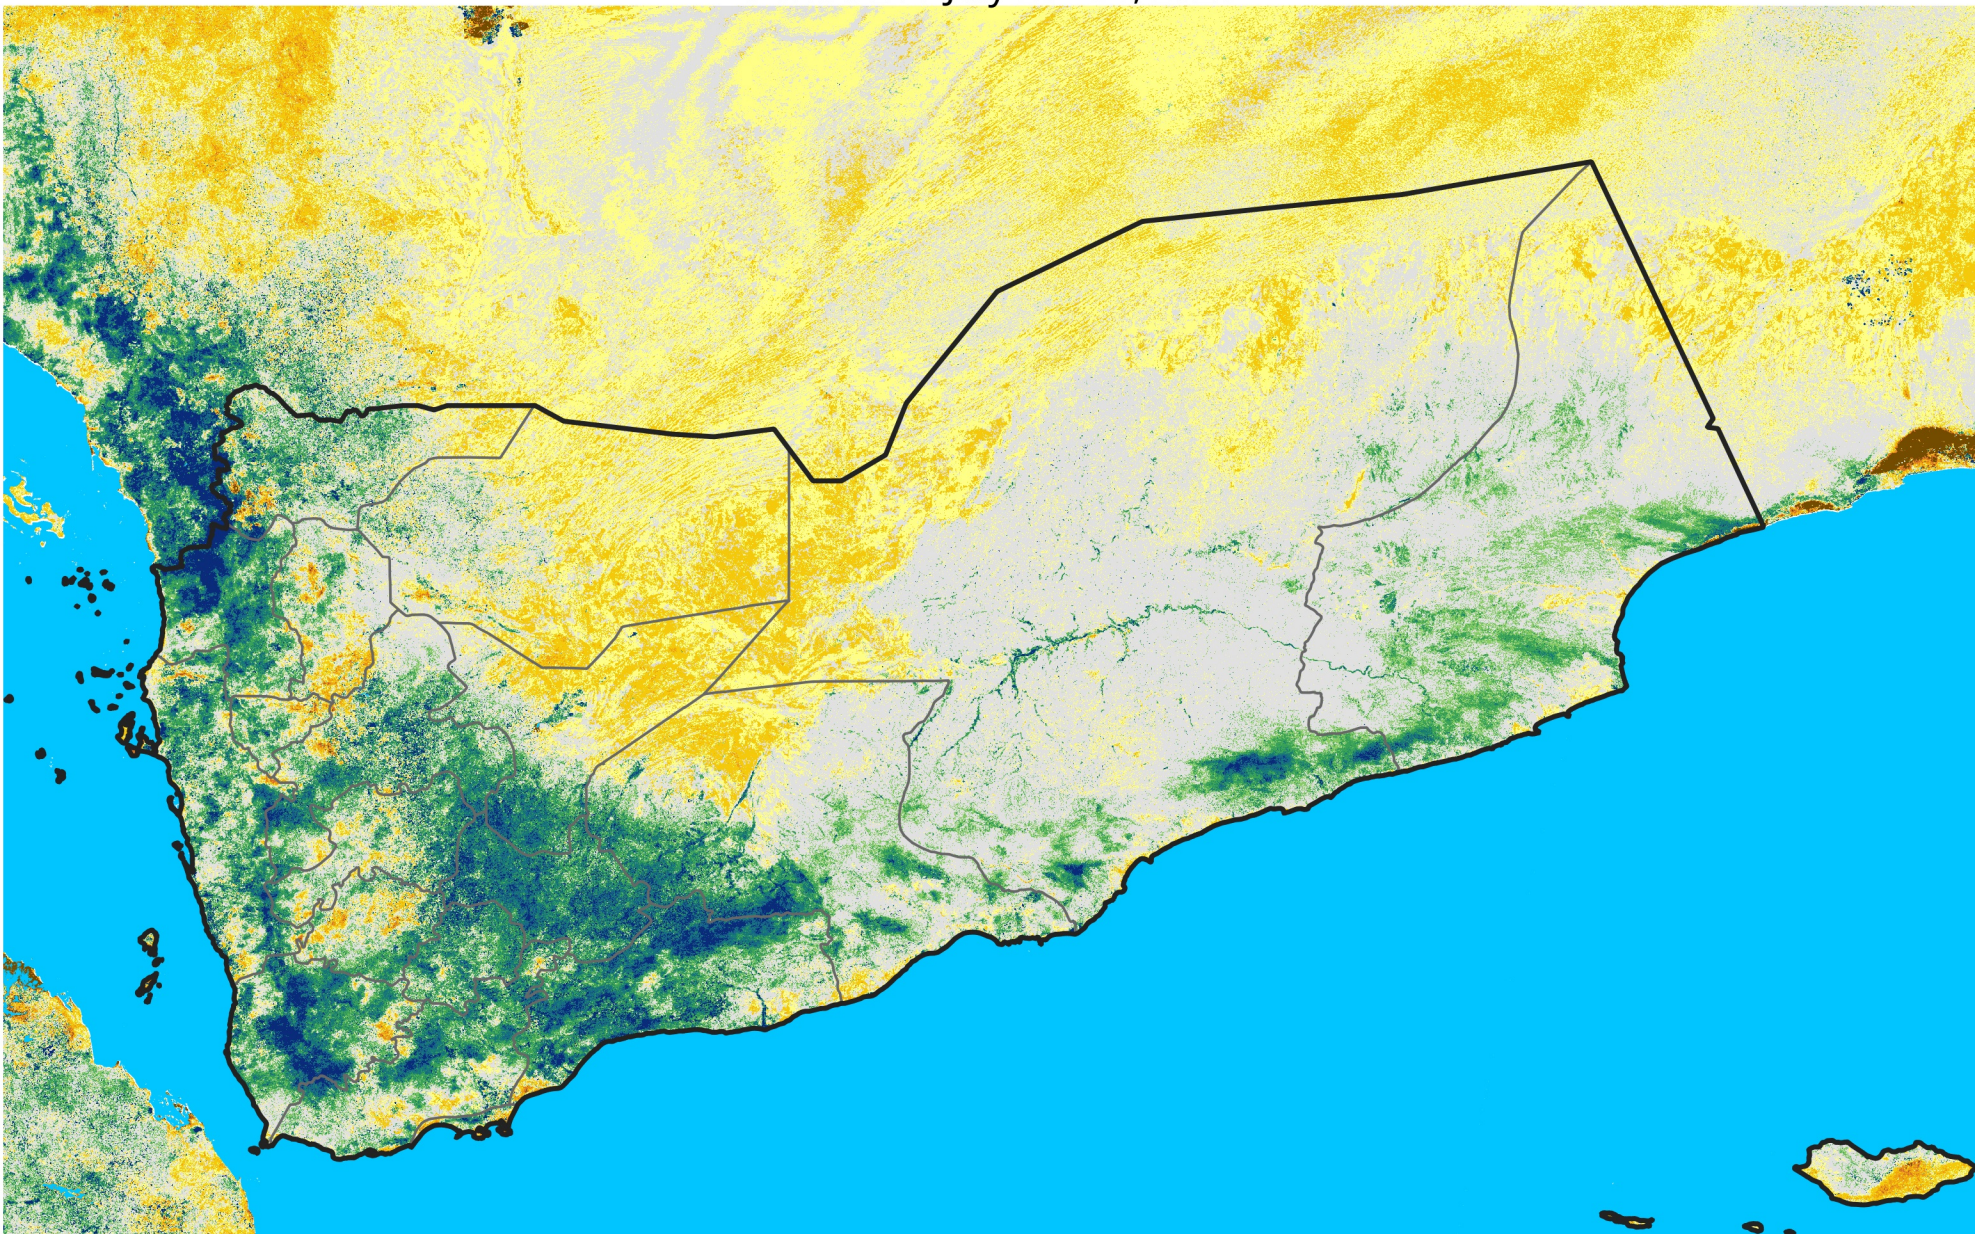

Yemen

Percent of Mean NDVI

2021 / mean (2003 - 2022)

Period 21 / July 21 - 31, 2021

Percent of Normal