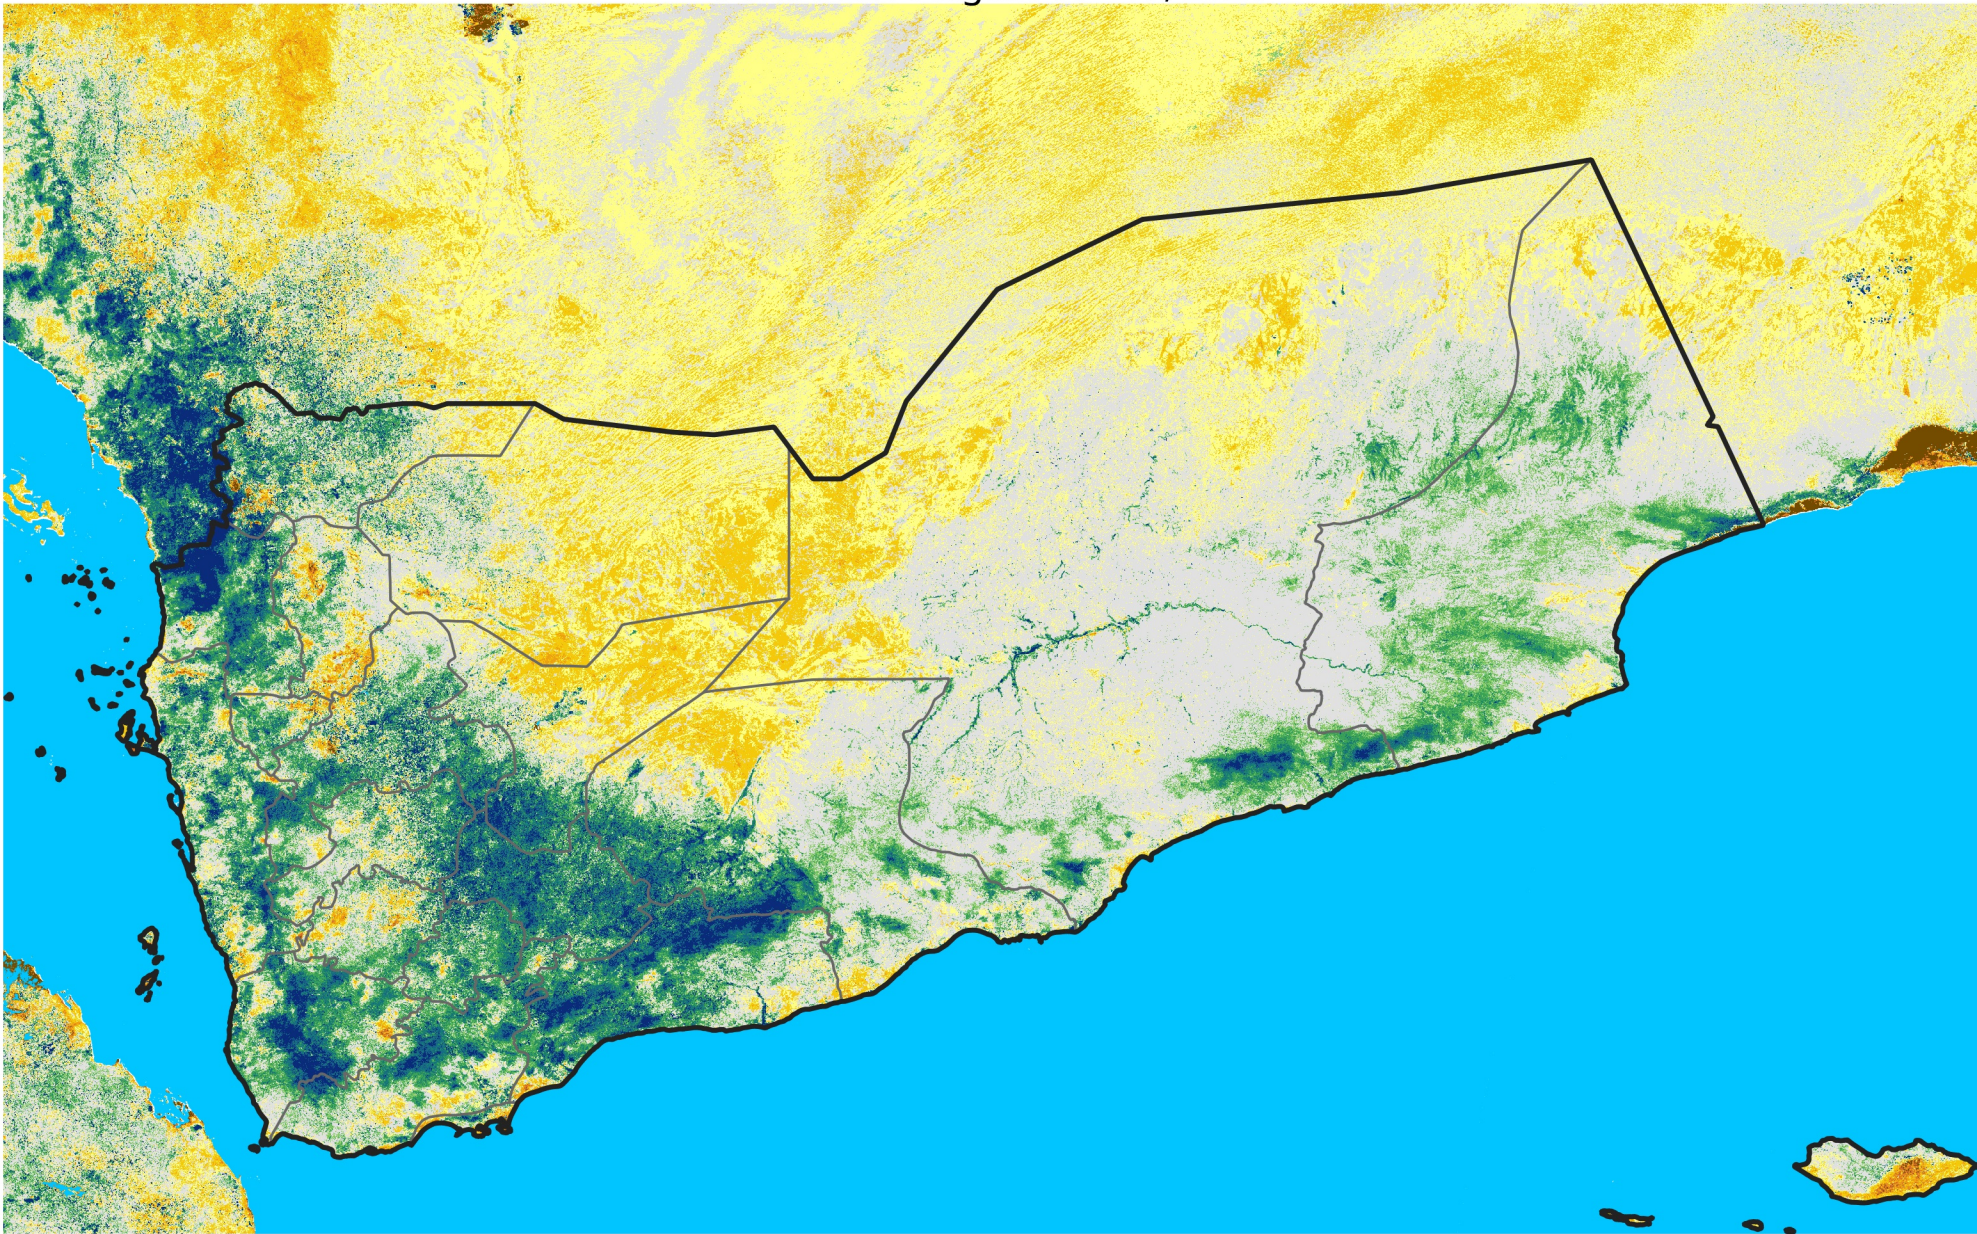

Yemen

Percent of Mean NDVI

2021 / mean (2003 - 2022)

Period 22 / August 01 - 10, 2021

Percent of Normal