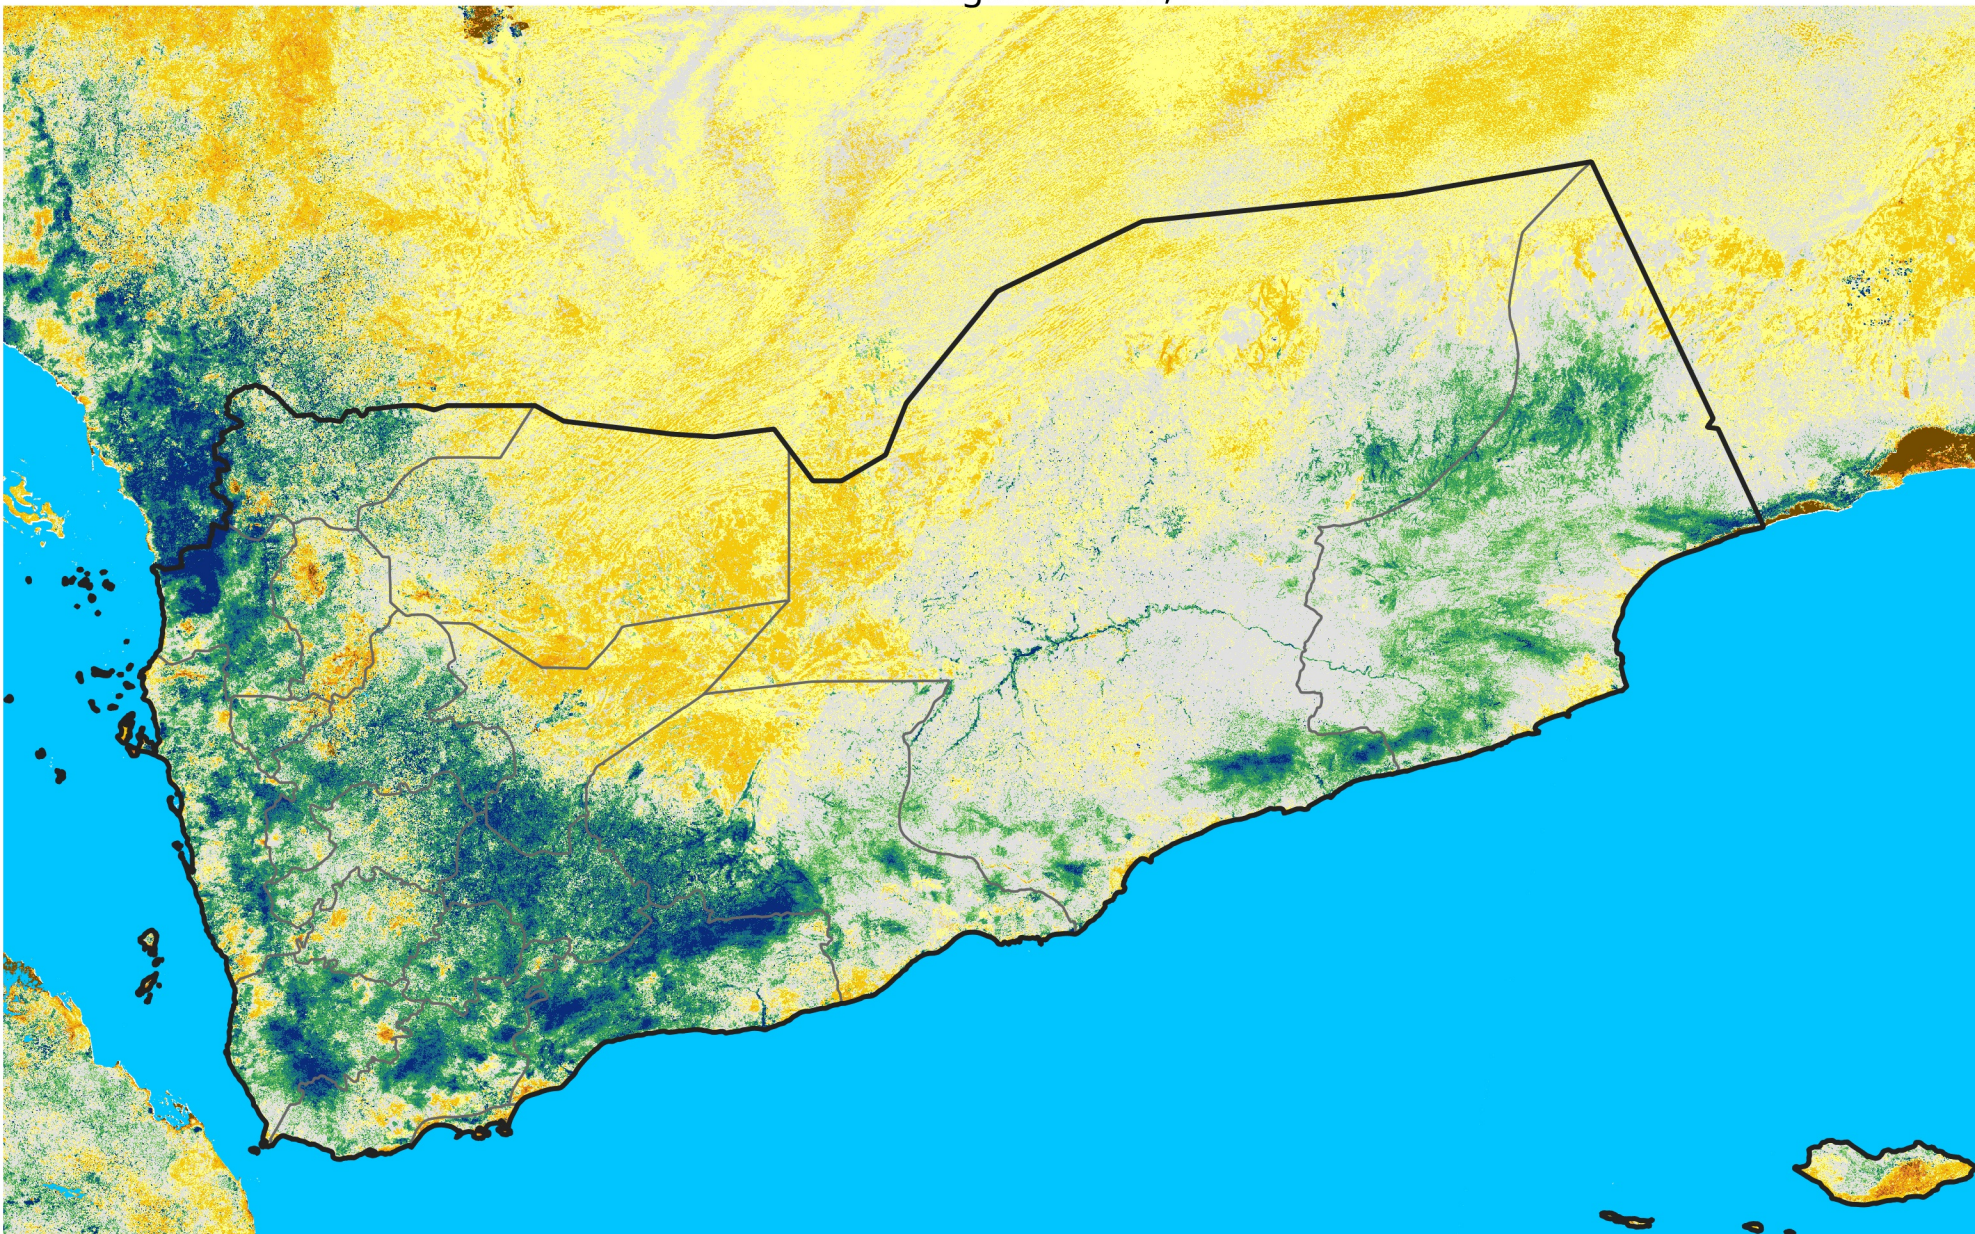

Yemen

Percent of Mean NDVI

2021 / mean (2003 - 2022)

Period 23 / August 11 - 20, 2021

Percent of Normal