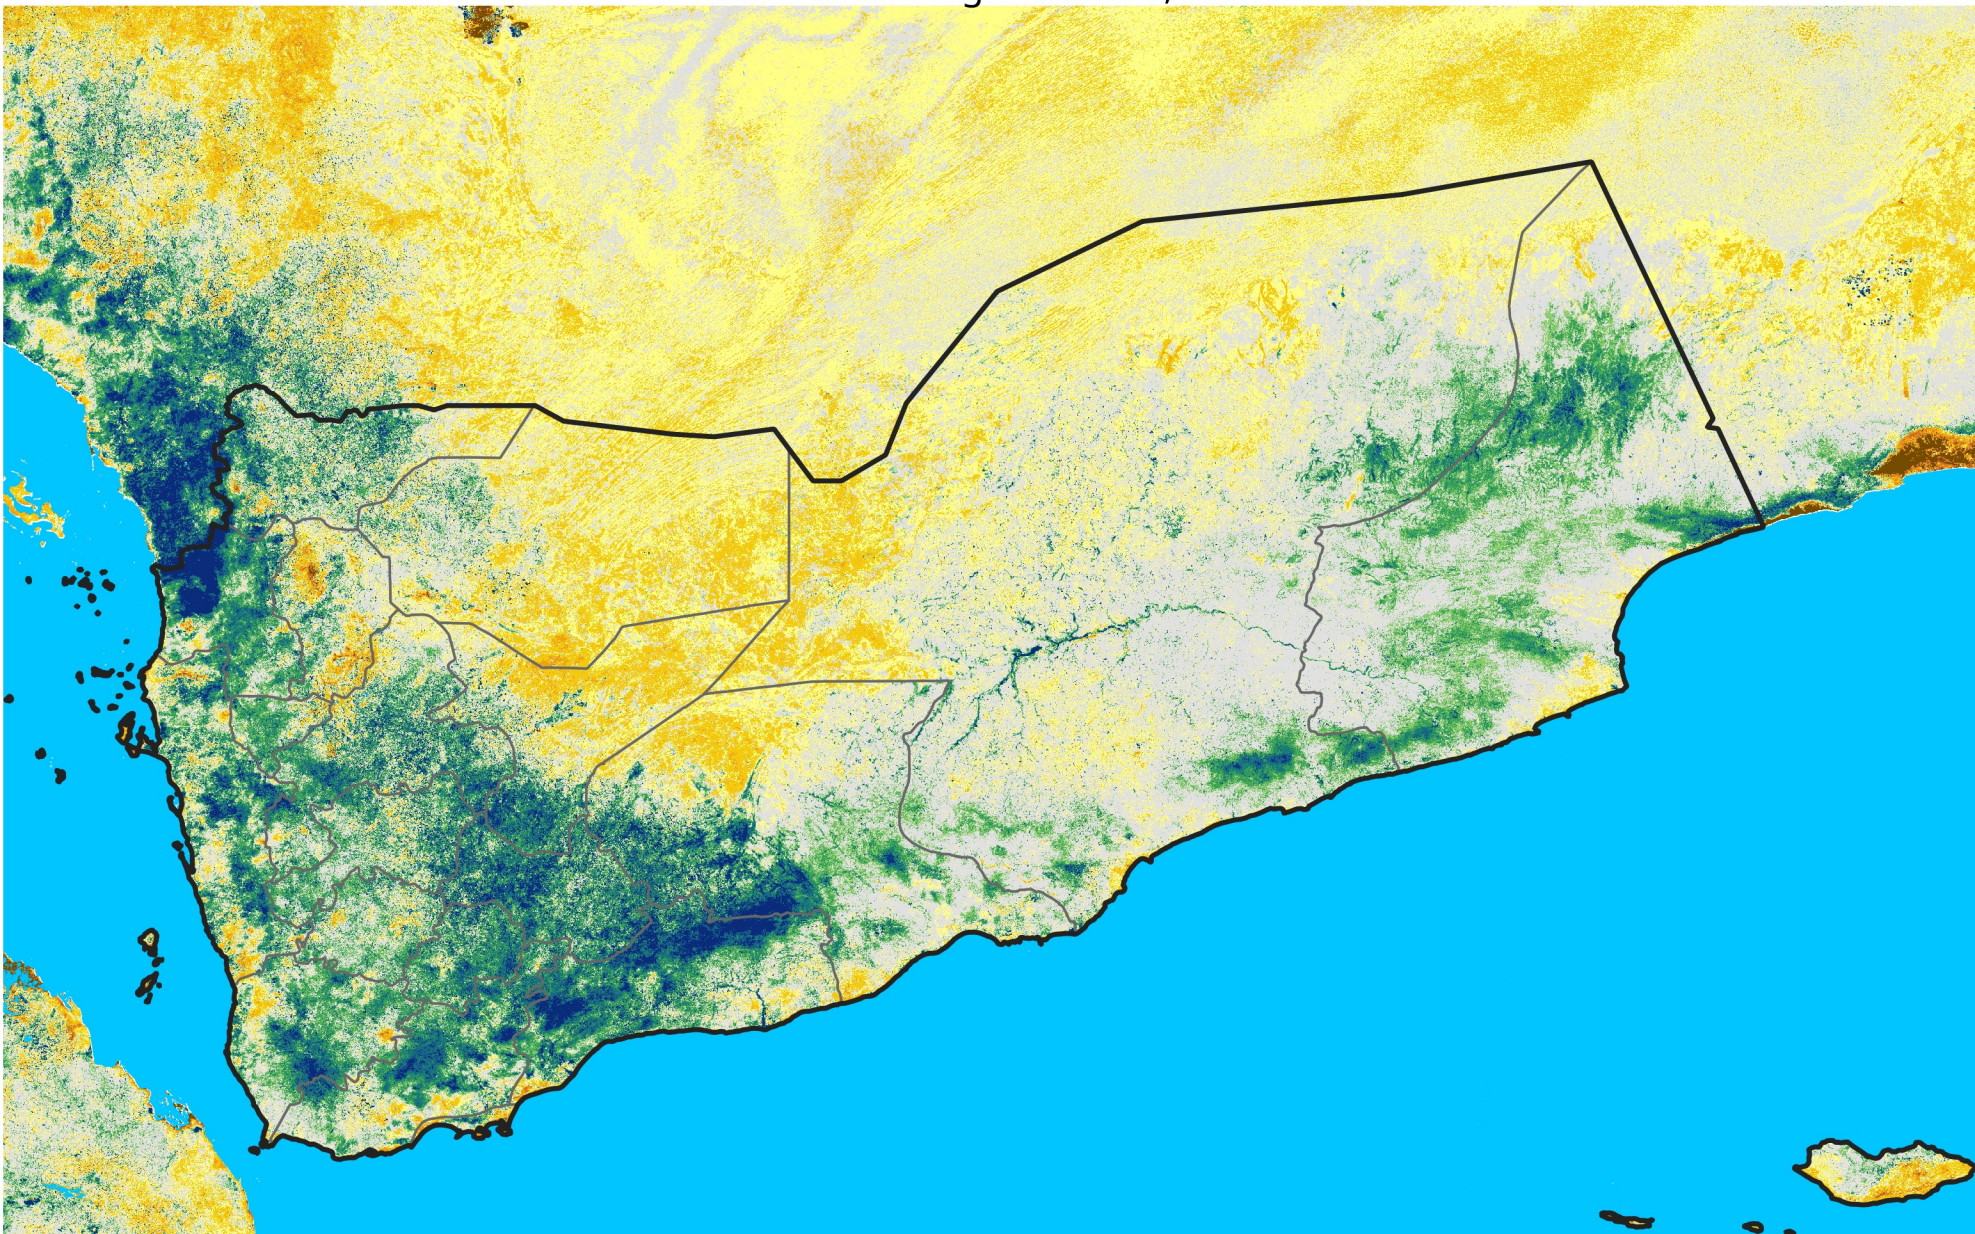

Yemen

Percent of Mean NDVI

2021 / mean (2003 - 2022)

Period 24 / August 21 - 31, 2021

Percent of Normal