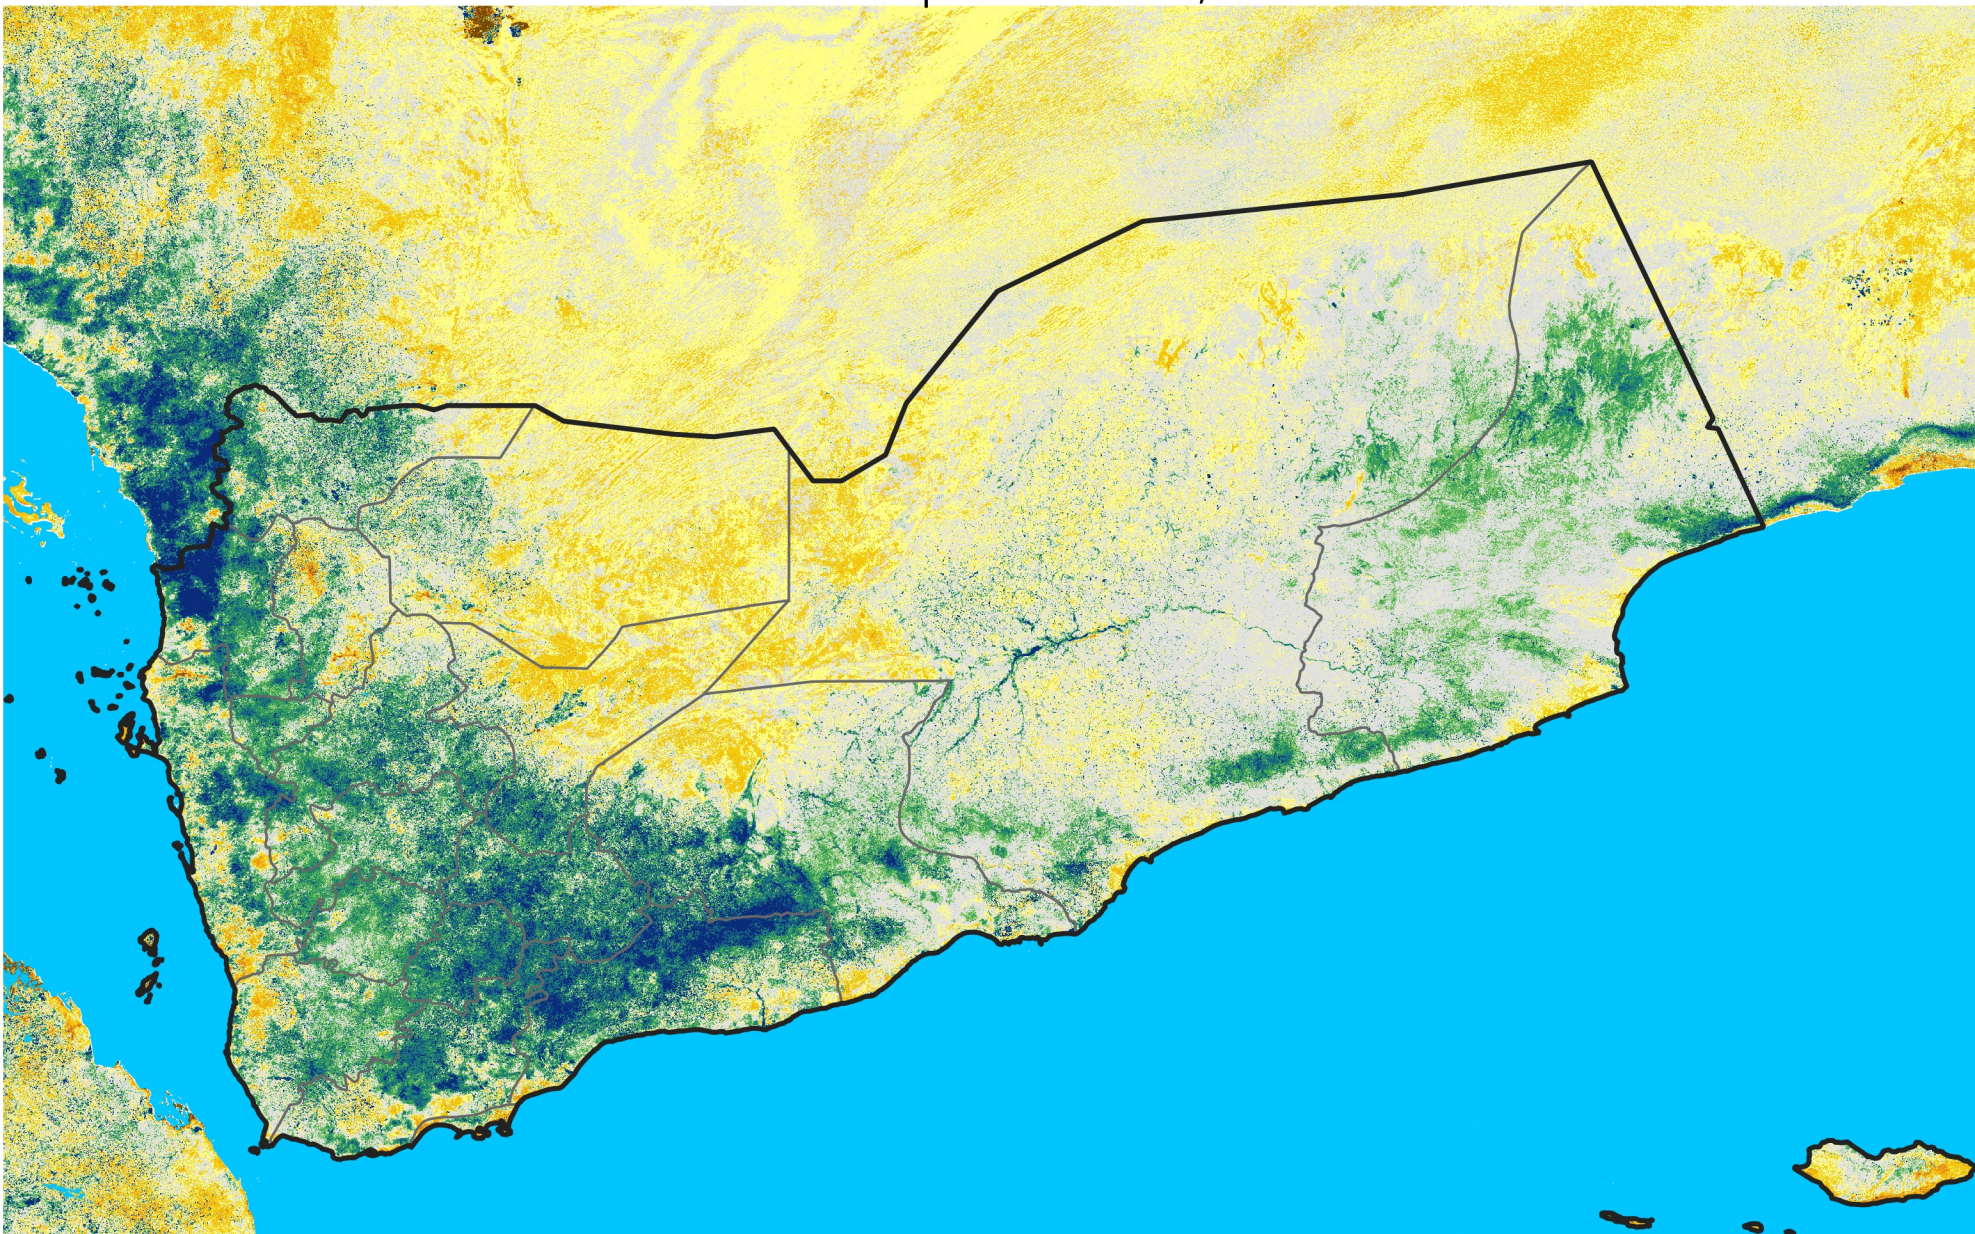

Yemen

Percent of Mean NDVI

2021 / mean (2003 - 2022)

Period 26 / September 11 - 20, 2021

Percent of Normal