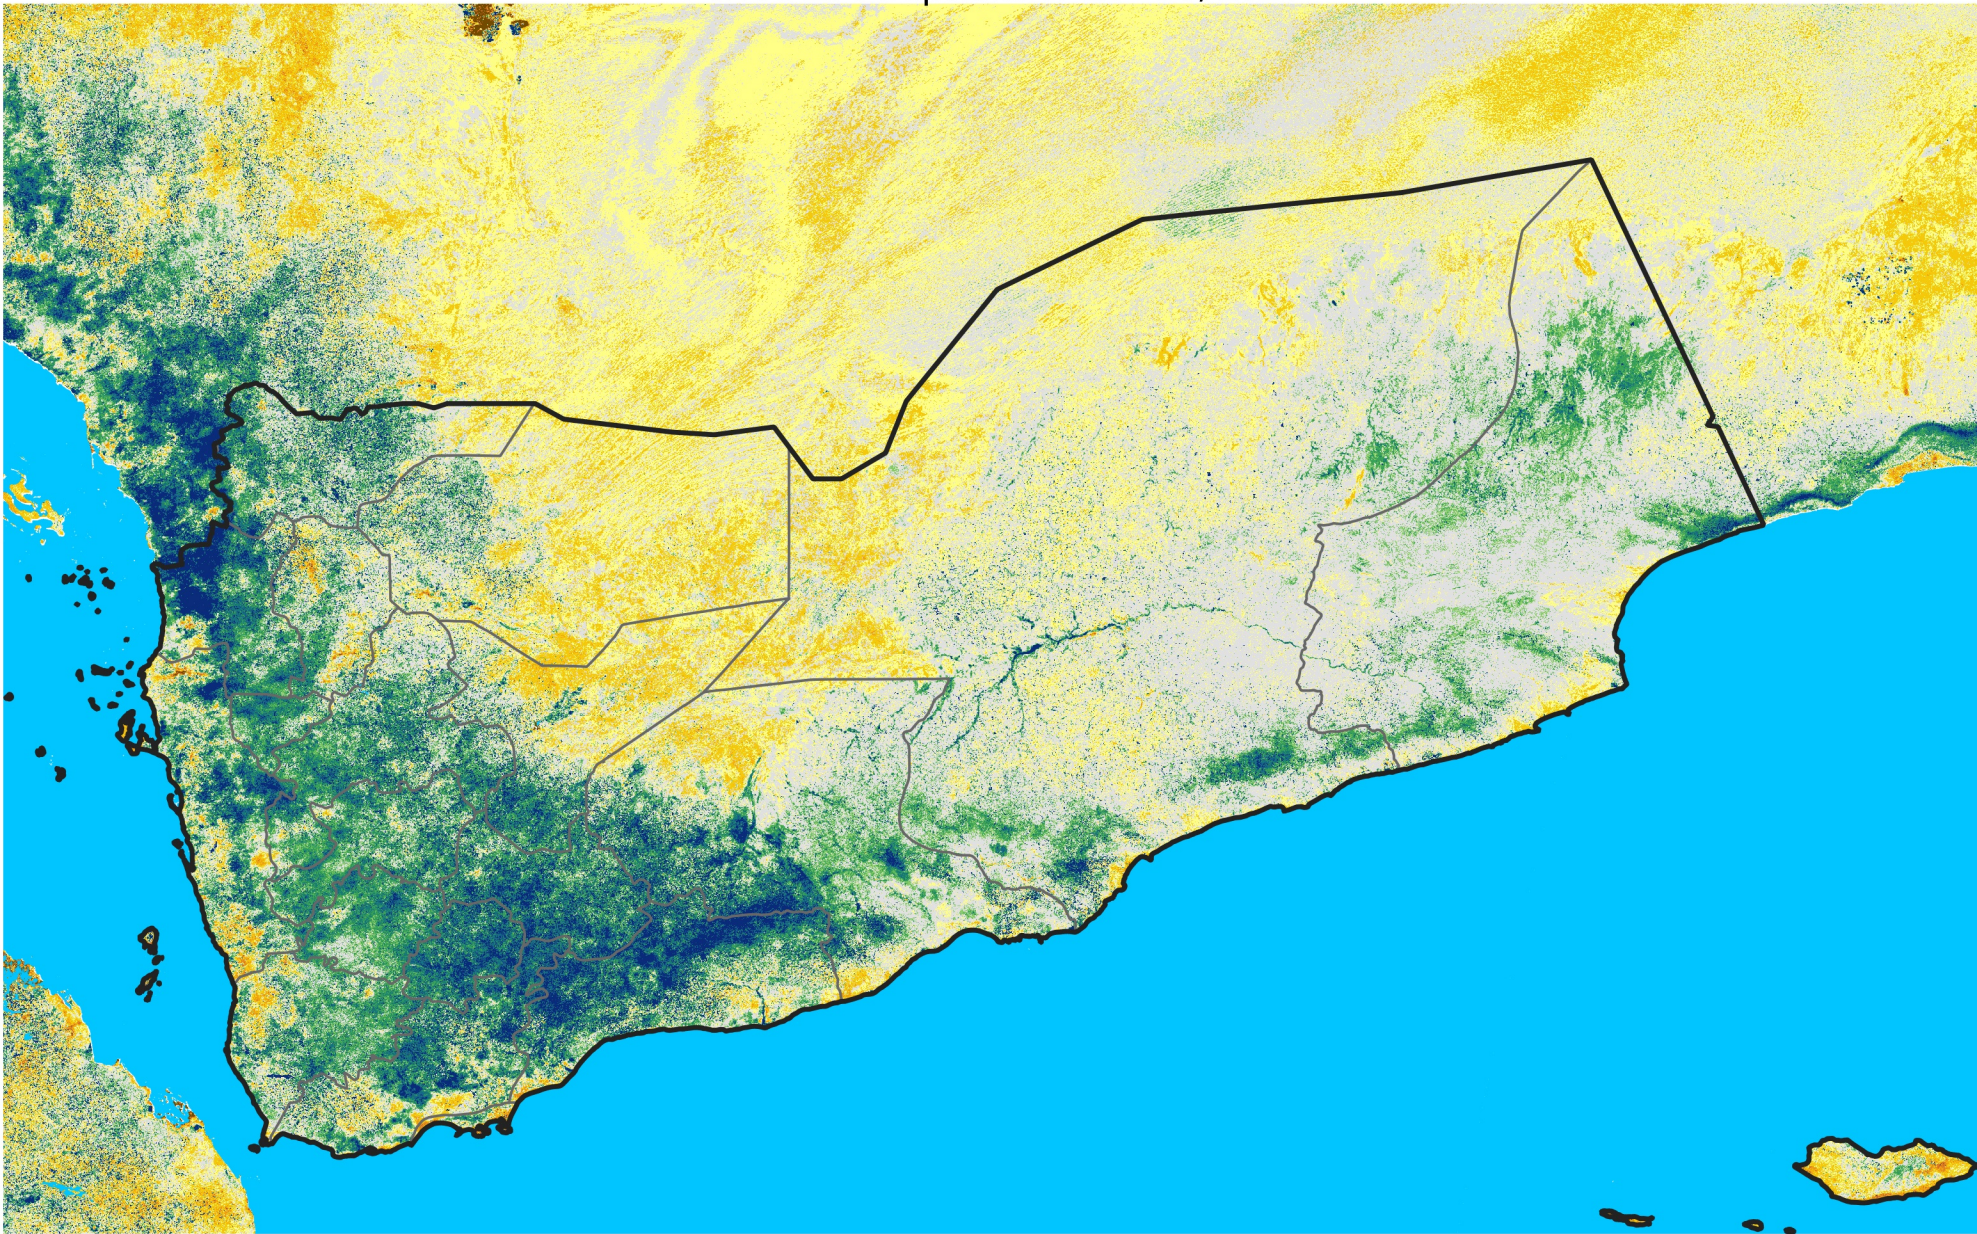

Yemen

Percent of Mean NDVI

2021 / mean (2003 - 2022)

Period 27 / September 21 - 30, 2021

Percent of Normal