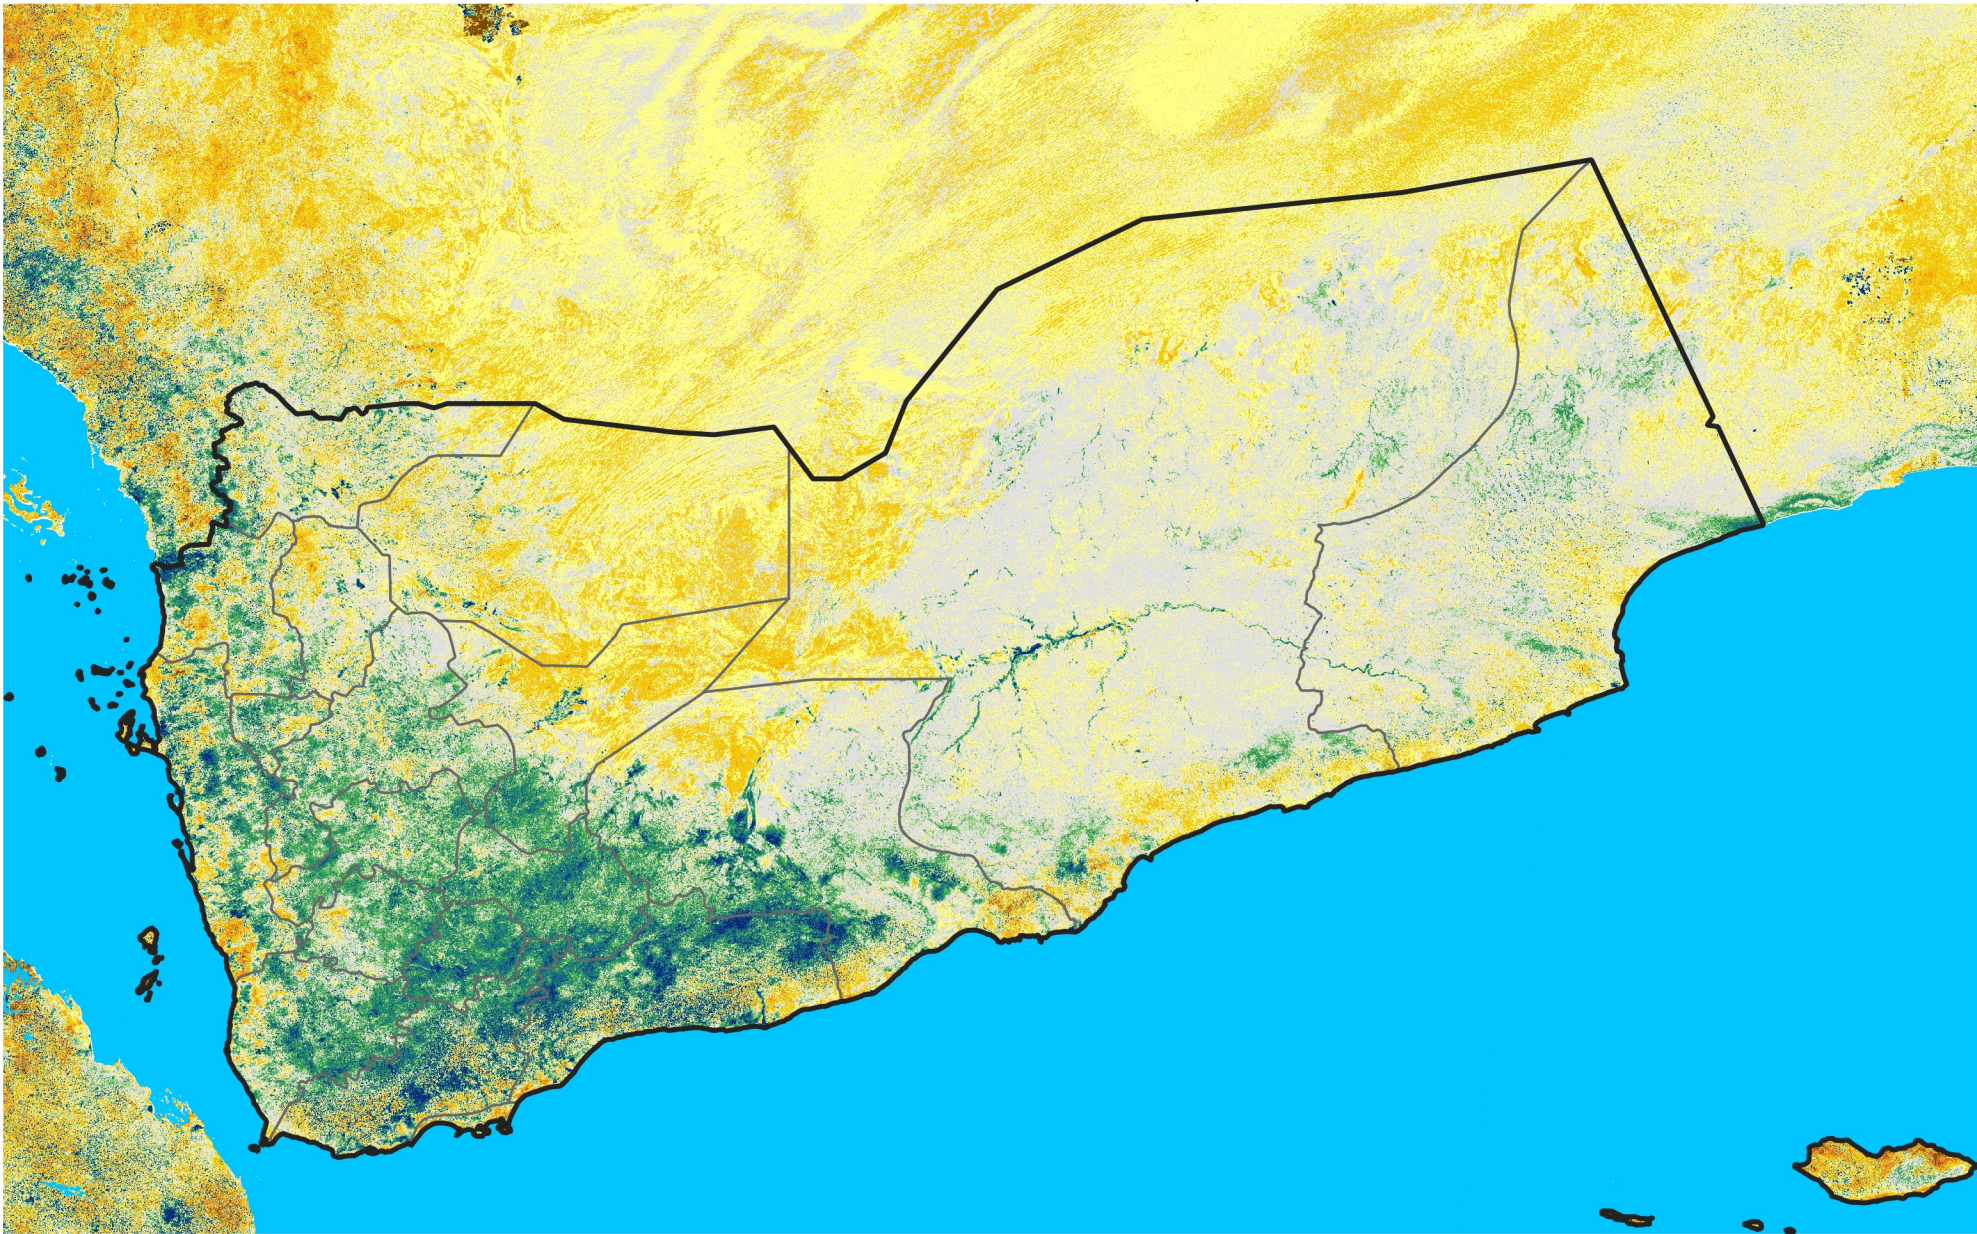

Yemen

Percent of Mean NDVI

2021 / mean (2003 - 2022)

Period 33 / November 21 - 30, 2021

Percent of Normal