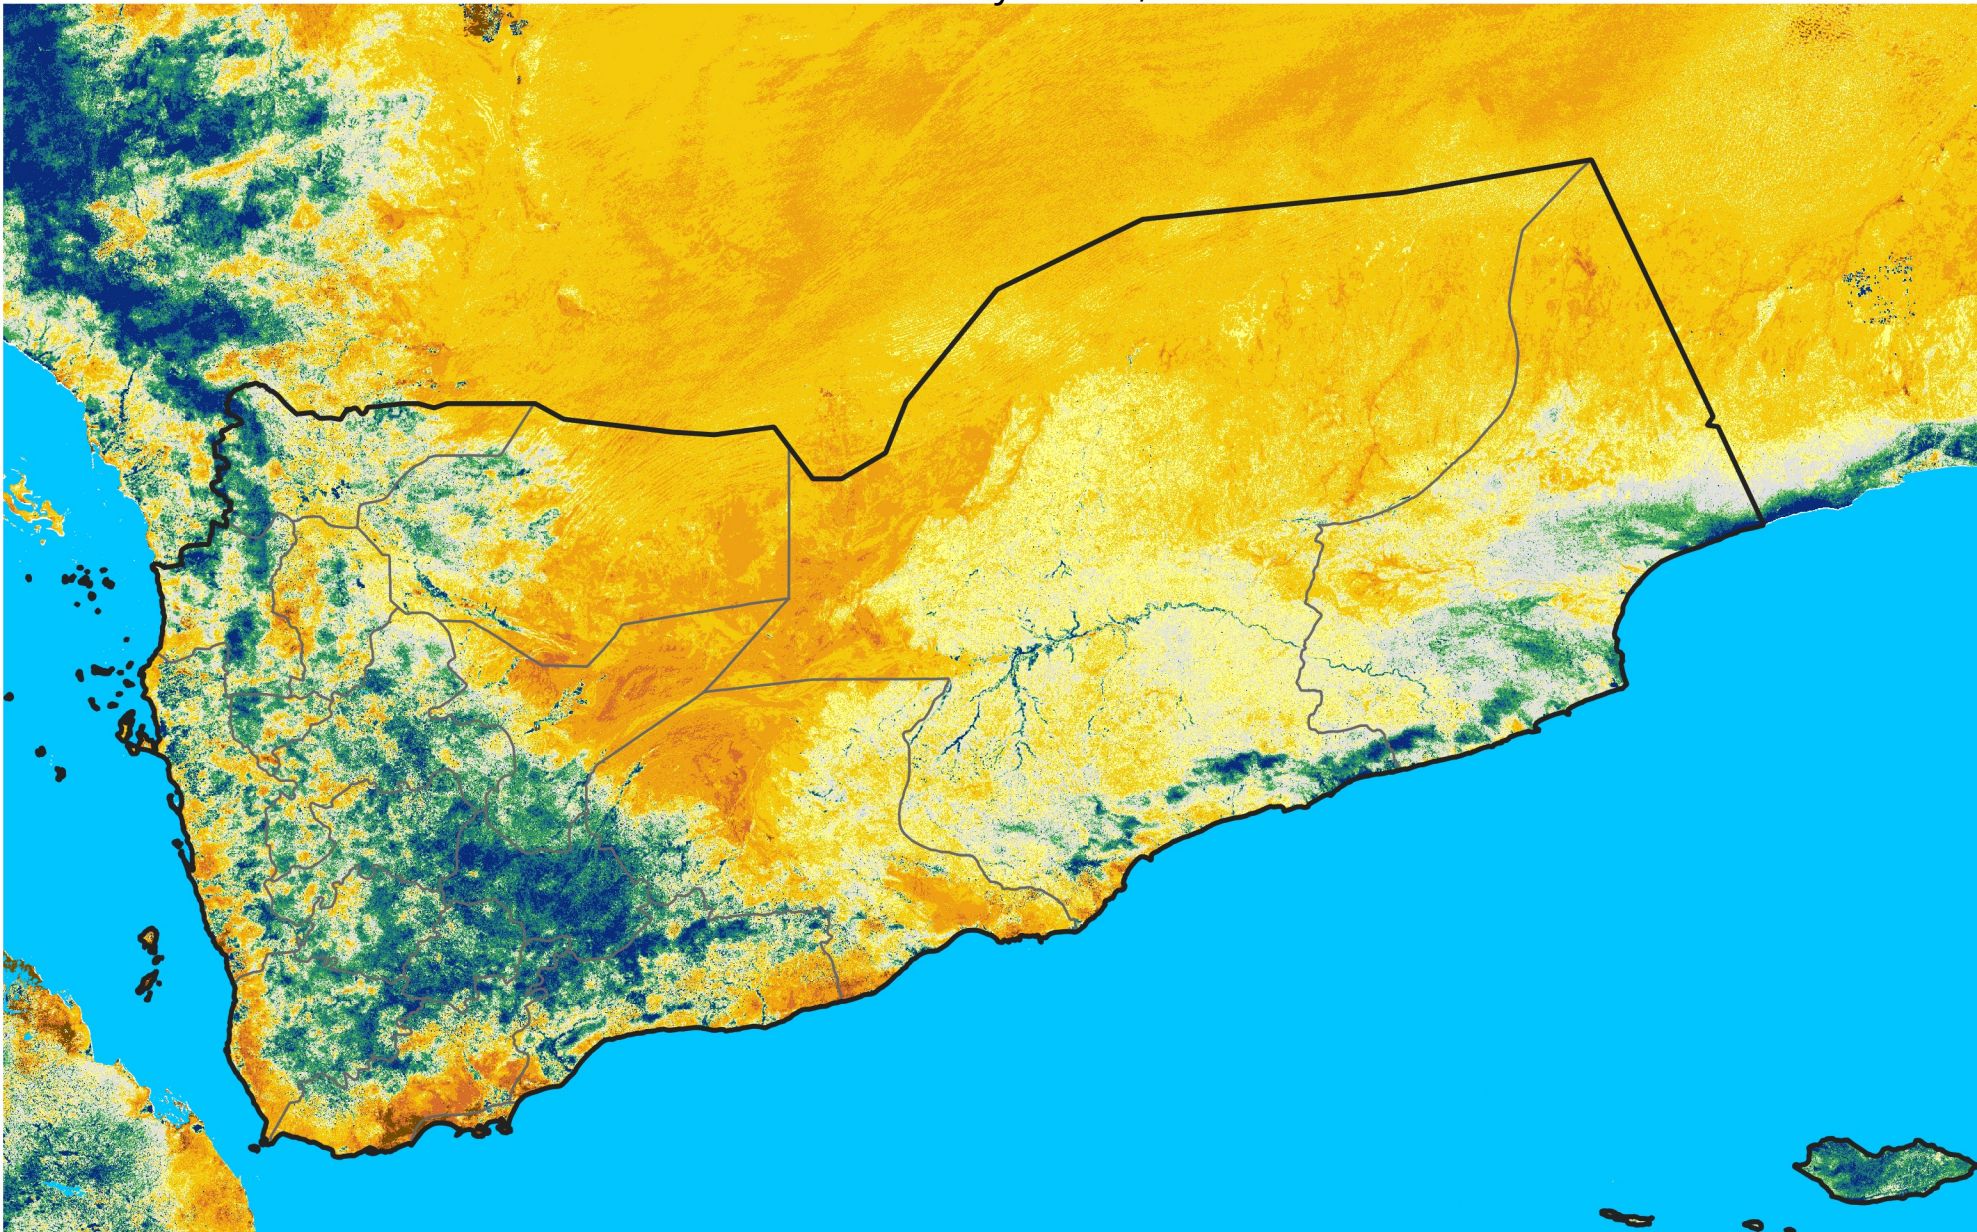

Yemen

Percent of Mean NDVI

2024 / mean (2003 - 2022)

Period 15 / May 21 - 31, 2024

Percent of Normal